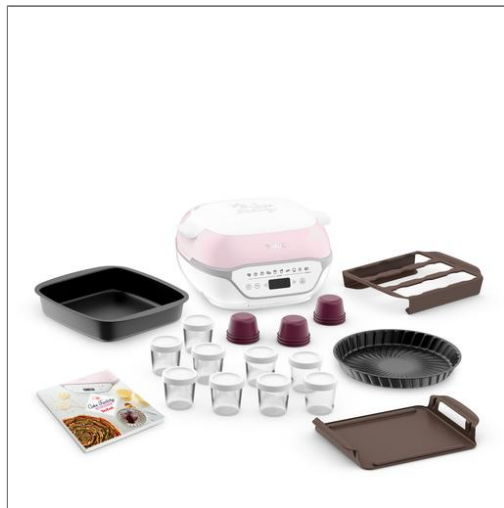

Tefal®

**Cake Factory Infinity KD850110 alles-in-één cakemachine,
broodbakmachine, yoghurtmaker en oven**
Cake Factory Infinity, alles-in-één cakemachine, broodbakmachine,
yoghurtmaker en oven
KD850110