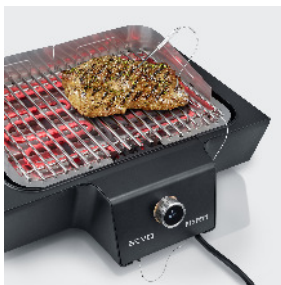

SEVO

PG 8106 SEVO GT

- **Boost Zone – 500 °C for perfect brandings. Double-heating technology for maximum power**
- **Perfectly suited for dishes like pulled pork or spare ribs - thanks to the lid and the exact temperature control**
- **Guaranteed success thanks to precise temperature settings in the digital OLED display (80–300 °C) & integral core thermometer (10–300 °C)**
- **SafeTouch housing eliminates the danger of burns on all surfaces**

500 °C BOOST ZONE

SLOW COOKING

OLED DISPLAY &
2 THERMOMETERS

SAFE TOUCH

Many removable parts allow easy cleaning

BoostZone: Double-heating technology for maximum power

Separated stainless steel grill rack for best performance and easy-cleaning (Ø7mm)

Water in reflection tray: for easy cleaning, against smoke and odour.

With integrated timer & grill thermometer

Guaranteed success thanks to precise temperature settings in the digital OLED display

Perfectly suited for dishes like pulled pork or spare ribs - thanks to the lid and the exact temperature control

Up to 320°C are possible, when the lid is closed

For friends of technology:

- Power: 3.000 W
- Colour: black / silver
- Dimensions of the grill rack: 41,5 cm x 31,5 cm (ca. 1300 cm²)
- Power cord: 2,00 m
- Safety microswitch, heating element automatically switches off when removed
- LED light for status display (standby = blue, <320 ° C = orange, > 320 - 500 ° C = red)
- Temperature range: 80°C – 500°C, in 10° increments
- Measuring range of the grill thermometer: 10°C to 300°C in 1° increments
- Product dimensions: