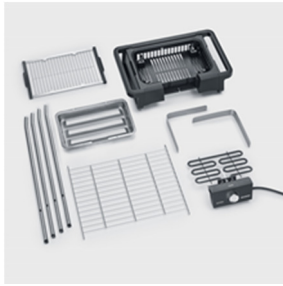

Many removable parts allow easy cleaning