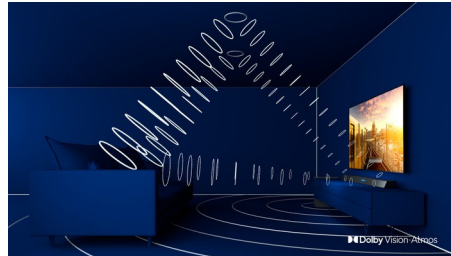

Dolby Vision + Dolby Atmos

Support for Dolby's premium sound and video formats means the HDR content you watch will look-and sound-glorious. You'll enjoy a picture that reflects the director's original intentions and experience spacious sound with real clarity and depth.

Premium materials

Every inch of this TV looks and feels premium. The ultra-thin metal bezel. The metal T-bar stand in dark chrome. Or the soft, textured leather-backed remote with backlit keys-which is as good to hold as it is to use.