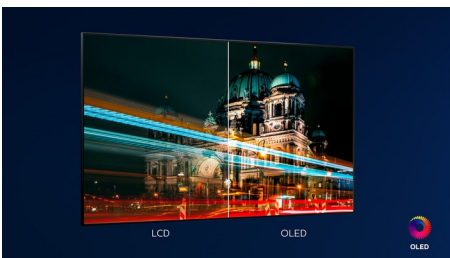

Philips OLED TV

With a Philips OLED TV, you get a wider viewing angle and a uniquely lifelike picture. Blacks are deeper. Colors are truer. Details in

shadows and highlights are precisely reproduced. All major HDR formats are supported. You'll feel the full power of every scene.