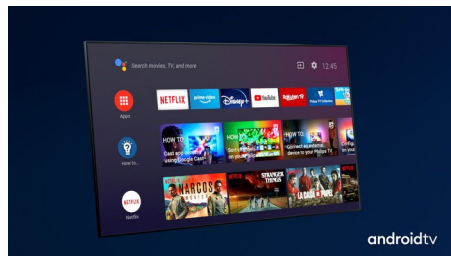

Simply smart. Android TV

Your Philips Android TV gives you the content you want-when you want it. You can customize the home screen to display your favorite apps, making it simple to start streaming the movies and shows you love. Or pick up where you left off.

HDMI 2.1 VRR and low latency

Ready for gaming

Your Philips TV boasts the latest HDMI 2.1 connectivity and automatically switches to an ultra-low-latency setting when you start playing a game on your console. VRR and Freesync are supported for smooth fast-action gameplay. Ambilight's gaming mode brings the thrill right into the room.