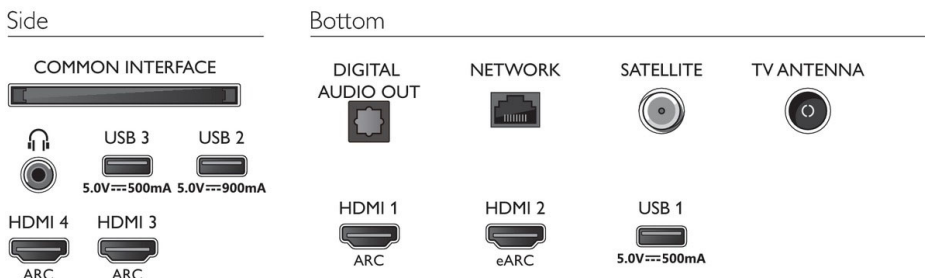

Multimedia Applications

- Video Playback Formats: Containers: AVI, MKV, H264/MPEG-4 AVC, MPEG-1, MPEG-2, MPEG-4, VP9, HEVC (H.265), AV1
- Subtitles Formats Support: .SRT, .SUB, .TXT, .SMI
- Music Playback Formats: AAC, MP3, WAV, WMA (v2 up to v9.2), WMA-PRO (v9 and v10)
- Picture Playback Formats: JPEG, BMP, GIF, PNG, 360 photo, HEIF

Power

- Mains power: AC 220 - 240 V 50/60Hz
- Standby power consumption: <0.3W

- Off mode power consumption: N/A W
- Ambient temperature: 5 °C to 35 °C
- Power Saving Features: Auto switch-off timer, Light sensor, Picture mute (for radio), Eco mode
- Energy Label Class: tbd
- Mercury content: 0 mg
- Presence of lead: Yes*

Sound

- Audio: Output power : 50 Watt (RMS), 2.1 Channel
- Codec: AC-4, Dolby Atmos, DTS-HD(M6), Dolby Digital MS12 V2.5
- Speaker configuration: 10Wx2 mid-high speaker, 30W sub-woofer
- Sound Enhancement: A.I. Sound, Clear Dialogue, Dolby Atmos, Dolby Bass Enhancement, Dolby Volume Leveler, Night mode, A.I. EQ, DTS Play-Fi, Mimi Sound Personalization

Dimensions

- VESA wall mount compatible: 300 x 300 mm

Connections

Issue date 2021-01-13

Version: 1.3.1

12 NC: 8670 001 75019
EAN: 87 18863 02902 2

© 2021 Koninklijke Philips N.V.
All Rights reserved.

Specifications are subject to change without notice. Trademarks are the property of Koninklijke Philips N.V. or their respective owners.

www.philips.com

*Memory size (Flash) : 16G, the actual available disc space may differ (dependant on e.g. (pre-)installed apps, installed operating system, etc.)

*EPG and actual visibility (up to 8 days) is country and operator dependent.

* Android App offerings vary per country. For more details please visit your local Google Play Store.

* Energy consumption in kWh per year, based on the power consumption of the television operating 4 hours per day for 365 days. The actual energy consumption will depend on how the television is used.

* The TV supports DVB reception for 'Free to air' broadcast. Specific DVB operators may not be supported. An up to date list can be found in the FAQ section of the Philips support website. For some operators Conditional Access and subscription are required. Contact your operator for more information.

* Philips TV Remote app and related functionalities vary per TV model, operator, and country, as well as smart device model and OS. For more details please visit: www.philips.com/TVRemoteapp.

* Smart TV app offerings vary per TV model and country. For more details please visit: www.philips.com/smarttv.

* USB recording for digital channels only, recordings may be limited by broadcast copy protection (CI+). Country and channel restrictions may apply.

* This television contains lead only in certain parts or components where no technology alternatives exist in accordance with existing exemption clauses under the RoHS Directive.

* Amazon, Alexa and all related logos are trademarks of Amazon.com, Inc. or its affiliates. Amazon Alexa is available in selected languages and countries.

* Amazon Prime is available in selected languages and countries.

* Disney+ subscription required. Subject to terms at <https://www.disneyplus.com> (c) 2020 Disney and its related entities. Disney+ is available in selected languages and countries.

* Google Assistant is available on Philips Android TVs running on Android O (8) or higher OS version. Google Assistant is available in selected languages and countries.

* Netflix subscription required. Subject to terms at <https://www.netflix.com>

* Rakuten TV is available in selected languages and countries.

* Cloud Gaming offering depends on game providers.