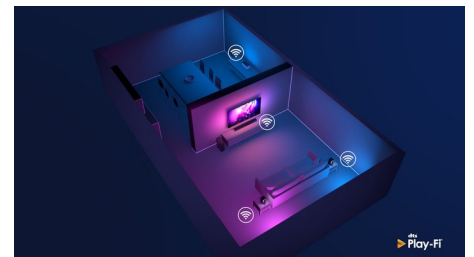

DTS Play-Fi compatible

With DTS Play-Fi on your Philips TV you can connect to compatible speakers in any room. Got wireless speakers in the kitchen? Listen to the movie while you make a snack or keep up with the sports commentary while you get everyone drinks.