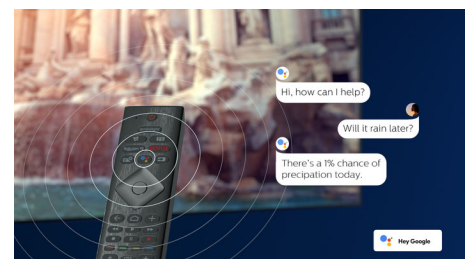

Simply smart. Android TV

Your Philips Android TV gives you the content you want-when you want it. You can customize the home screen to display your favorite apps, making it simple to start streaming the movies and shows you love. Or pick up where you left off.

HDMI 2.1 VRR and low latency

Ready for gaming

Your Philips TV boasts the latest HDMI 2.1 connectivity and automatically switches to an ultra-low-latency setting when you start playing a game on your console. VRR and Freesync are supported for smooth fast-action gameplay. Ambilight's gaming mode brings the thrill right into the room.

AI voice control

Push a button on the remote to talk to the Google Assistant. Control the TV or Google Assistant-compatible smart home devices with your voice. Or ask Alexa to control the TV via Alexa-enabled devices.