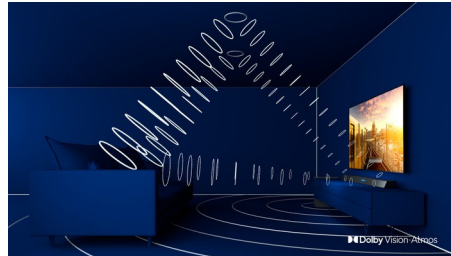

Dolby Vision + Dolby Atmos

Support for Dolby's premium sound and video formats means the HDR content you watch will look-and sound-glorious. You'll enjoy a picture that reflects the director's original intentions and experience spacious sound with real clarity and depth.

Premium materials

Every inch of this TV looks and feels premium. The ultra-thin metal bezel. The soft, textured leather-backed remote with backlit keys. Or the reversible two-tone metal feet-which you can fit to the TV either way around, depending on the tone you prefer.