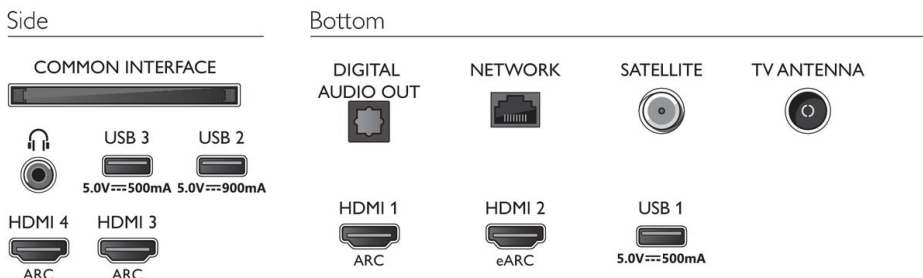

Multimedia Applications

- Video Playback Formats: Containers: AVI, MKV, H264/MPEG-4 AVC, MPEG-1, MPEG-2, MPEG-4, VP9, HEVC (H.265), AV1
- Subtitles Formats Support: .SRT, .SUB, .TXT, .SMI
- Music Playback Formats: AAC, MP3, WAV, WMA (v2 up to v9.2), WMA-PRO (v9 and v10)
- Picture Playback Formats: JPEG, BMP, GIF, PNG, 360 photo, HEIF

Power

- Mains power: AC 220 - 240 V 50/60Hz
- Standby power consumption: <0.3W

- Off mode power consumption: N/A W
- Ambient temperature: 5 °C to 35 °C
- Power Saving Features: Auto switch-off timer, Light sensor, Picture mute (for radio), Eco mode
- Energy Label Class: tbd
- Mercury content: 0 mg
- Presence of lead: Yes*

Sound

- Audio: Output power : 50 Watt (RMS), 2.1 Channel
- Codec: AC-4, Dolby Atmos, DTS-HD(M6), Dolby Digital MS12 V2.5
- Speaker configuration: 10Wx2 mid-high speaker, 30W sub-woofer
- Sound Enhancement: A.I. Sound, Clear Dialogue, Dolby Atmos, Dolby Bass Enhancement, Dolby Volume Leveler, Night mode, A.I. EQ, DTS Play-Fi, Mimi Sound Personalization

Dimensions

- VESA wall mount compatible: 300 x 300 mm

Connections

Issue date 2021-01-13

Version: 1.3.1

12 NC: 8670 001 75021
EAN: 87 18863 02903 9

© 2021 Koninklijke Philips N.V.
All Rights reserved.

Specifications are subject to change without notice.
Trademarks are the property of Koninklijke Philips N.V. or their respective owners.

www.philips.com

*Memory size (Flash) : 16G, the actual available disc space may differ (dependant on e.g. (pre-)installed apps, installed operating system, etc.)

*EPG and actual visibility (up to 8 days) is country and operator dependent.

*Android App offerings vary per country. For more details please visit your local Google Play Store.

*Energy consumption in kWh per year, based on the power consumption of the television operating 4 hours per day for 365 days. The actual energy consumption will depend on how the television is used.

*The TV supports DVB reception for 'Free to air' broadcast. Specific DVB operators may not be supported. An up to date list can be found in the FAQ section of the Philips support website. For some operators Conditional Access and subscription are required. Contact your operator for more information.

*Philips TV Remote app and related functionalities vary per TV model, operator, and country, as well as smart device model and OS. For more details please visit: www.philips.com/TVRemoteapp.

*Smart TV app offerings vary per TV model and country. For more details please visit: www.philips.com/smarttv.

*USB recording for digital channels only, recordings may be limited by broadcast copy protection (CI+). Country and channel restrictions may apply.

*This television contains lead only in certain parts or components where no technology alternatives exist in accordance with existing exemption clauses under the RoHS Directive.

*Amazon, Alexa and all related logos are trademarks of Amazon.com, Inc. or its affiliates. Amazon Alexa is available in selected languages and countries.

*Amazon Prime is available in selected languages and countries.

*Disney+ subscription required. Subject to terms at <https://www.disneyplus.com> (c) 2020 Disney and its related entities. Disney+ is available in selected languages and countries.

*Google Assistant is available on Philips Android TVs running on Android O (8) or higher OS version. Google Assistant is available in selected languages and countries.

*Netflix subscription required. Subject to terms at <https://www.netflix.com>

*Rakuten TV is available in selected languages and countries.

*Cloud Gaming offering depends on game providers.