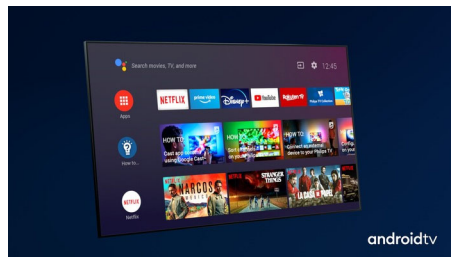

Simply smart. Android TV

Your Philips Android TV gives you the content you want-when you want it. You can customize the home screen to display your favorite apps, making it simple to start streaming the movies and shows you love. Or pick up where you left off.

HDMI 2.1 VRR and low latency

Ready for gaming

Your Philips TV boasts the latest HDMI 2.1 connectivity and automatically switches to an ultra-low-latency setting when you start playing a game on your console. VRR and Freesync are supported for smooth fast-action gameplay. Ambilight's gaming mode brings the thrill right into the room.