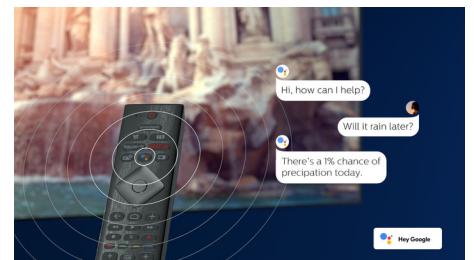

## Ready for gaming

Your Philips TV boasts the latest HDMI 2.1 connectivity and automatically switches to an ultra-low-latency setting when you start playing a game on your console. VRR and Freesync are supported for smooth fast-action gameplay. Ambilight's gaming mode brings the thrill right into the room.

## AI voice control

Push a button on the remote to talk to the Google Assistant. Control the TV or Google Assistant-compatible smart home devices with your voice. Or ask Alexa to control the TV via Alexa-enabled devices.