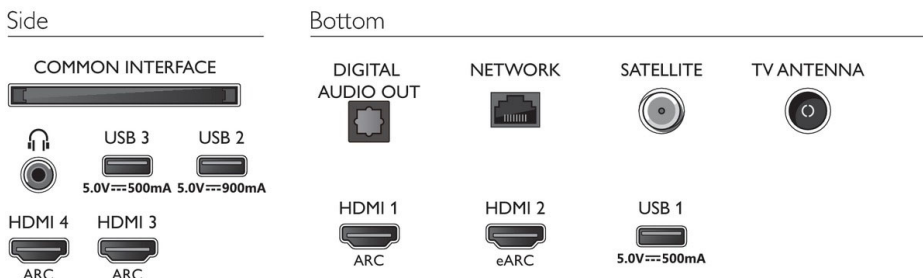

Multimedia Applications

- Video Playback Formats: Containers: AVI, MKV, H264/MPEG-4 AVC, MPEG-1, MPEG-2, MPEG-4, VP9, HEVC (H.265), AV1
- Subtitles Formats Support: .SRT, .SUB, .TXT, .SMI
- Music Playback Formats: AAC, MP3, WAV, WMA (v2 up to v9.2), WMA-PRO (v9 and v10)
- Picture Playback Formats: JPEG, BMP, GIF, PNG, 360 photo, HEIF

Power

- Mains power: AC 220 - 240 V 50/60Hz
- Standby power consumption: <0.3W

- Off mode power consumption: N/A W
- Ambient temperature: 5 °C to 35 °C
- Power Saving Features: Auto switch-off timer, Light sensor, Picture mute (for radio), Eco mode
- Energy Label Class: tbd
- Mercury content: 0 mg
- Presence of lead: Yes*

Sound

- Audio: Output power : 50 Watt (RMS), 2.1 Channel
- Codec: AC-4, Dolby Atmos, DTS-HD(M6), Dolby Digital MS12 V2.5
- Speaker configuration: 10Wx2 mid-high speaker, 30W sub-woofer
- Sound Enhancement: A.I. Sound, Clear Dialogue, Dolby Atmos, Dolby Bass Enhancement, Dolby Volume Leveler, Night mode, A.I. EQ, DTS Play-Fi, Mimi Sound Personalization

Dimensions

- VESA wall mount compatible: 400 x 300 mm

Connections

Issue date 2021-01-13

Version: 1.3.1

12 NC: 8670 001 75022
EAN: 87 18863 02904 6

© 2021 Koninklijke Philips N.V.
All Rights reserved.

Specifications are subject to change without notice. Trademarks are the property of Koninklijke Philips N.V. or their respective owners.

www.philips.com

*Memory size (Flash) : 16G, the actual available disc space may differ (dependant on e.g. (pre-)installed apps, installed operating system, etc.)

*EPG and actual visibility (up to 8 days) is country and operator dependent.

* Android App offerings vary per country. For more details please visit your local Google Play Store.

* Energy consumption in kWh per year, based on the power consumption of the television operating 4 hours per day for 365 days. The actual energy consumption will depend on how the television is used.

* The TV supports DVB reception for 'Free to air' broadcast. Specific DVB operators may not be supported. An up to date list can be found in the FAQ section of the Philips support website. For some operators Conditional Access and subscription are required. Contact your operator for more information.

* Philips TV Remote app and related functionalities vary per TV model, operator, and country, as well as smart device model and OS. For more details please visit: www.philips.com/TVRemoteapp.

* Smart TV app offerings vary per TV model and country. For more details please visit: www.philips.com/smarttv.

* USB recording for digital channels only, recordings may be limited by broadcast copy protection (CI+). Country and channel restrictions may apply.

* This television contains lead only in certain parts or components where no technology alternatives exist in accordance with existing exemption clauses under the RoHS Directive.

* Amazon, Alexa and all related logos are trademarks of Amazon.com, Inc. or its affiliates. Amazon Alexa is available in selected languages and countries.

* Amazon Prime is available in selected languages and countries.

* Disney+ subscription required. Subject to terms at <https://www.disneyplus.com> (c) 2020 Disney and its related entities. Disney+ is available in selected languages and countries.

* Google Assistant is available on Philips Android TVs running on Android O (8) or higher OS version. Google Assistant is available in selected languages and countries.

* Netflix subscription required. Subject to terms at <https://www.netflix.com>

* Rakuten TV is available in selected languages and countries.

* Cloud Gaming offering depends on game providers.