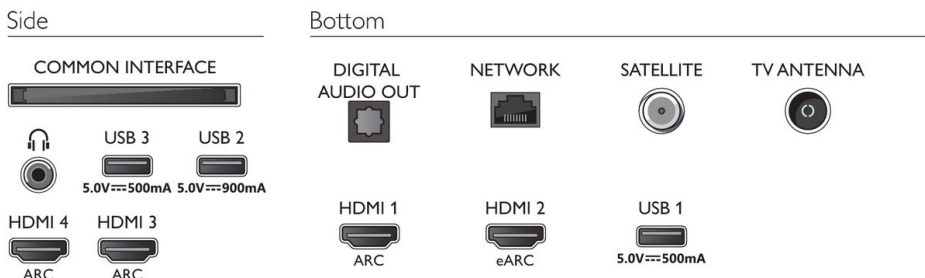

Multimedia Applications

- Video Playback Formats: Containers: AVI, MKV, H264/MPEG-4 AVC, MPEG-1, MPEG-2, MPEG-4, VP9, HEVC (H.265), AV1
- Subtitles Formats Support: .SRT, .SUB, .TXT, .SMI
- Music Playback Formats: AAC, MP3, WAV, WMA (v2 up to v9.2), WMA-PRO (v9 and v10)
- Picture Playback Formats: JPEG, BMP, GIF, PNG, 360 photo, HEIF

Power

- Mains power: AC 220 - 240 V 50/60Hz
- Standby power consumption: <0.3W

- Off mode power consumption: N/A W
- Ambient temperature: 5 °C to 35 °C
- Power Saving Features: Auto switch-off timer, Light sensor, Picture mute (for radio), Eco mode
- Energy Label Class: tbd
- Mercury content: 0 mg
- Presence of lead: Yes*

Sound

- Audio: Output power : 50 Watt (RMS), 2.1 Channel
- Codec: AC-4, Dolby Atmos, DTS-HD(M6), Dolby Digital MS12 V2.5
- Speaker configuration: 10Wx2 mid-high speaker, 30W sub-woofer
- Sound Enhancement: A.I. Sound, Clear Dialogue, Dolby Atmos, Dolby Bass Enhancement, Dolby Volume Leveler, Night mode, A.I. EQ, DTS Play-Fi, Mimi Sound Personalization

Dimensions

- VESA wall mount compatible: 300 x 300 mm

Connections

Issue date 2021-01-13

Version: 1.3.1

12 NC: 8670 001 75021
EAN: 87 18863 02903 9

© 2021 Koninklijke Philips N.V.
All Rights reserved.

Specifications are subject to change without notice.
Trademarks are the property of Koninklijke Philips N.V.
or their respective owners.

www.philips.com

*Memory size (Flash) : 16G, the actual available disc space may differ (dependant on e.g. (pre-)installed apps, installed operating system, etc.)

*EPG and actual visibility (up to 8 days) is country and operator dependent.

* Android App offerings vary per country. For more details please visit your local Google Play Store.

* Energy consumption in kWh per year, based on the power consumption of the television operating 4 hours per day for 365 days. The actual energy consumption will depend on how the television is used.

* The TV supports DVB reception for 'Free to air' broadcast. Specific DVB operators may not be supported. An up to date list can be found in the FAQ section of the Philips support website. For some operators Conditional Access and subscription are required. Contact your operator for more information.

* Philips TV Remote app and related functionalities vary per TV model, operator, and country, as well as smart device model and OS. For more details please visit: www.philips.com/TVRemoteapp.

* Smart TV app offerings vary per TV model and country. For more details please visit: www.philips.com/smarttv.

* USB recording for digital channels only, recordings may be limited by broadcast copy protection (CI+). Country and channel restrictions may apply.

* This television contains lead only in certain parts or components where no technology alternatives exist in accordance with existing exemption clauses under the RoHS Directive.

* Amazon, Alexa and all related logos are trademarks of Amazon.com, Inc. or its affiliates. Amazon Alexa is available in selected languages and countries.

* Amazon Prime is available in selected languages and countries.

* Disney+ subscription required. Subject to terms at <https://www.disneyplus.com> (c) 2020 Disney and its related entities. Disney+ is available in selected languages and countries.

* Google Assistant is available on Philips Android TVs running on Android O (8) or higher OS version. Google Assistant is available in selected languages and countries.

* Netflix subscription required. Subject to terms at <https://www.netflix.com>

* Rakuten TV is available in selected languages and countries.

* Cloud Gaming offering depends on game providers.