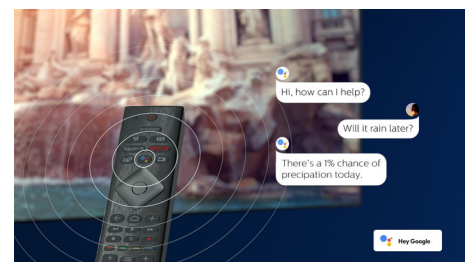

## Ready for gaming

Your Philips TV boasts the latest HDMI 2.1 connectivity and automatically switches to an ultra-low-latency setting when you start playing a game on your console. VRR and Freesync are supported for smooth fast-action gameplay. Ambilight's gaming mode brings the thrill right into the room.

## AI voice control

Push a button on the remote to talk to the Google Assistant. Control the TV or Google Assistant-compatible smart home devices with your voice. Or ask Alexa to control the TV via Alexa-enabled devices.