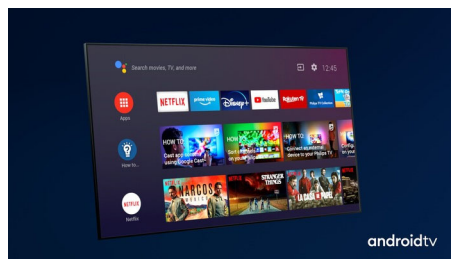

Simply smart. Android TV

Your Philips Android TV gives you the content you want-when you want it. You can customize the home screen to display your favorite apps, making it simple to start streaming the movies and shows you love. Or pick up where you left off.

HDMI 2.1 VRR and low latency

Ready for gaming

Your Philips TV boasts the latest HDMI 2.1 connectivity and automatically switches to an ultra-low-latency setting when you start playing a game on your console. VRR and Freesync are supported for smooth fast-action gameplay. Ambilight's gaming mode brings the thrill right into the room.