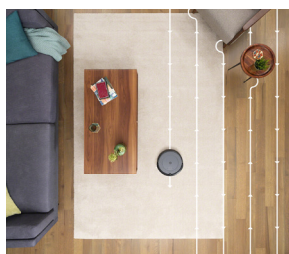

Purposeful. Logical. Neat.

Won't stop till the job is done. Purposefully and logically cleans in neat rows and uses floor tracking sensors to navigate your home. When its running low on battery it recharges and resumes right where it left off, ensuring a complete clean.