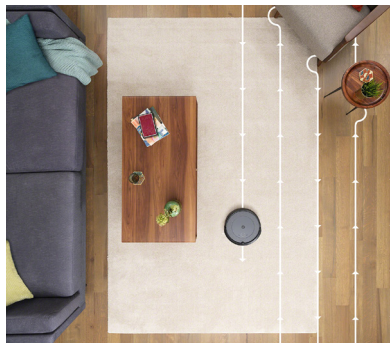

Navigates purposefully and logically

Gets the job done. Intelligent, straight line navigation uses floor tracking sensors to clean purposefully and logically in neat rows.

Dirt, be gone

Vacuums stubborn messes with a 3-Stage Cleaning System that uses Dual Multi-Surface Rubber Brushes and 10X the Power-Lifting Suction*.