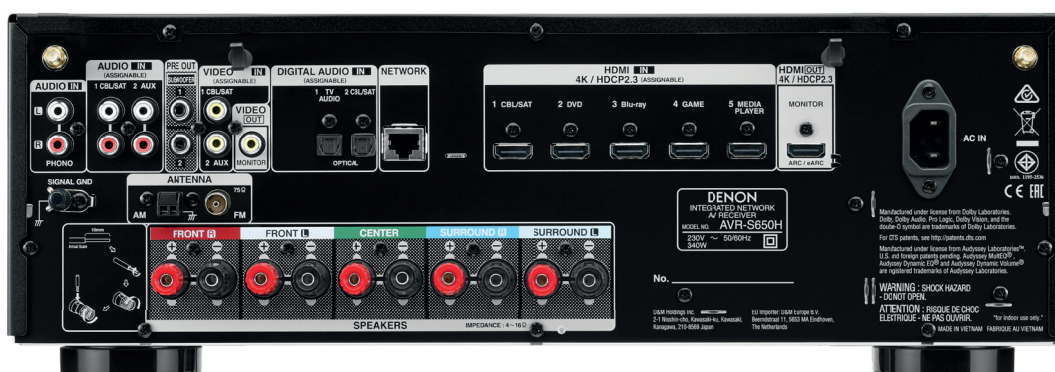

Quick Selects for User-Friendly Audio Tuning

The Denon AVR-S650H front panel features four Quick Select buttons that store your preferred audio settings for each source. Switch between TV audio, Blu-ray, media players and more, and the AVR-S650H adjusts the EQ settings to your preferences for that media source. Use the buttons on the front panel or opt for the same Quick Selects on the AV receiver remote control for faster control. Now allows for one-push all zone stereo mode via Quick Select.

Denon AVR Remote App for Seamless Control

Better control in your back pocket. The free Denon AVR Remote app for iOS and Android makes using the AVR-S650H even easier – adjust volume, turn it on or off, mute the music, select a source or switch to the HEOS app for wireless music streaming. Download the Denon AVR Remote app to your smartphone today. Available for iOS and Android.

Front USB Port for High-Resolution Audio

Discover the incredible fidelity of high-resolution audio tracks with the ability to decode up to 24-bit/192-kHz ALAC, FLAC and WAV lossless files as well as DSD 2.8MHz and 5.6MHz tracks (the audiophile format of SACD) via the front panel USB port and network sources. Or, listen to other popular file types such as MP3. Whether you want to listen to your latest download or soak in the fidelity of audiophile-quality FLAC recordings, you have quick access to your favourite songs.

Technical information	
Number of Power Amps	5
Power output	135 watts per channel (6 ohms, 1 kHz, THD 1%, 1 ch driven) 100 watts per channel (6 ohms, 1 kHz, THD 0.7%, 2 ch driven) 75 watts per channel (8 ohms, 20hz-20kHz, THD 0.08%, 2 ch driven)
Speaker Impedance	4 - 16Ω/ohms
Preamplifier Section	
Input sensitivity/impedance	200 mV
Frequency response	10 Hz - 100 kHz – +1, –3 dB (Direct mode)

S/N Ratio	100 dB (IHF-A weighted, Direct mode)
FM Section	
Tuning frequency range	87.5 - 108 MHz
AM Section	
Tuning frequency range	520 kHz – 1710 kHz
General	
Power supply	AC 230 V, 50 Hz
Power consumption	340 W (Standby 0.1 W, CEC standby 0.5W)
Power consumption No-sound	29 W(ECO Mode On) 39 W(ECO Mode Off)
Dimensions (W x H x D)	434 x 151 x 339 mm
Dimensions (packed)	523 x 232 x 435 mm
Weight	7.8kg
Weight (packed)	9.7kg

Ports		
IN	HDMI	x 5
	Composite (video)	x 2
	Phono	x 1
	Analogue Audio	x 2
	Digital Optical	x 2
	USB (front)	x 1
OUT	HDMI Monitor	x 1
	Composite (video)	x 1
	Audio Pre-out (SW)	x 2
	Phones	x 1

EAN	AVRS650HBKE2	4951035069684	Black
	AVRS650HBKE2GB	4951035070017	Black

D&M Europe B.V.
A Division of Sound United
Beemdstraat 11
5653 MA Eindhoven
The Netherlands
www.denon.eu

The Bluetooth® word mark and logos are registered trademarks owned by Bluetooth SIG, Inc. and any use of such marks by D&M Holdings Inc. is under license. Dolby, Dolby Atmos, Dolby Vision, and the double-D symbol are trademarks of Dolby Laboratories. • DTS, the Symbol, DTS in combination with the Symbol, DTS:X, and the DTS:X logo are registered trademarks or trademarks of DTS, Inc. in the United States and/or other countries. • The Spotify software is subject to third party licenses found here: www.spotify.com/connect/third-party-licenses • Other trademarks and trade names are those of their respective owners.

Denon is a trademark or registered trademark of D&M Holdings, Inc.

* All specs can be subject to change