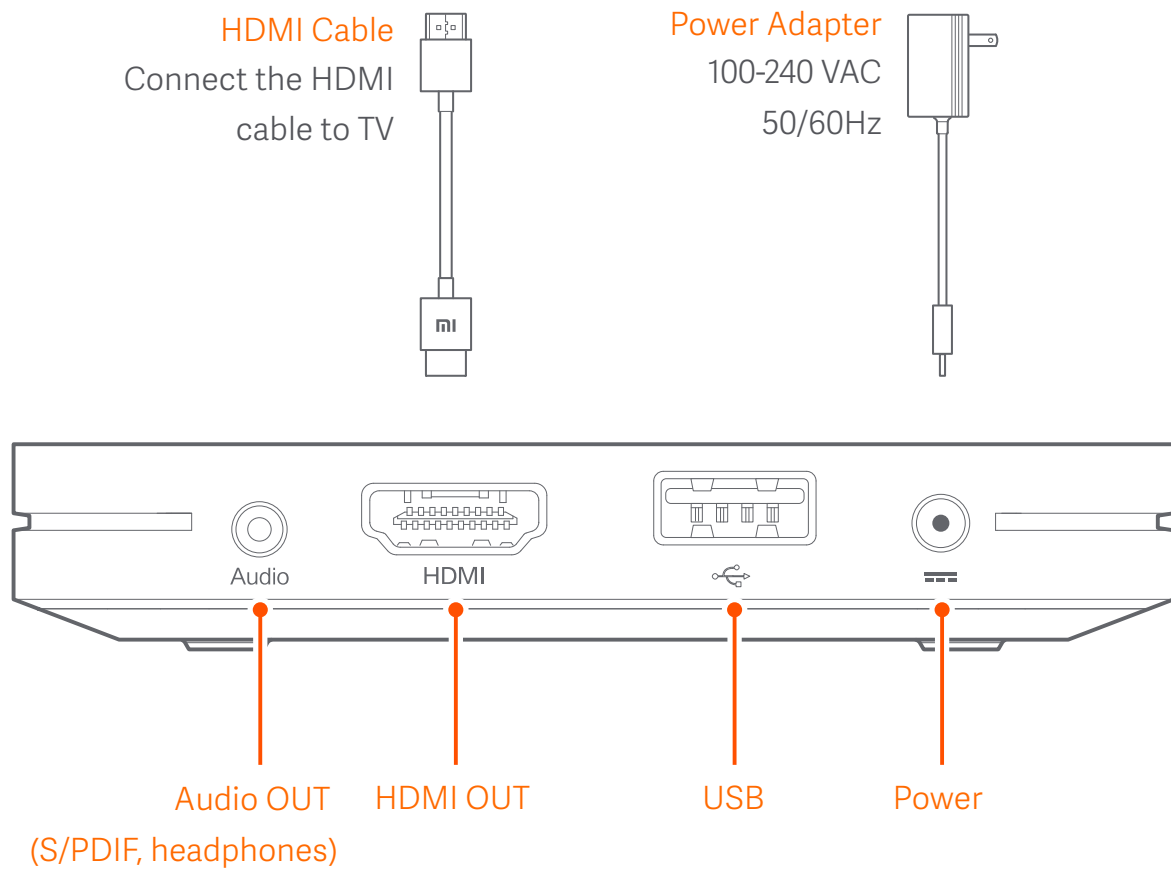

Installation guide