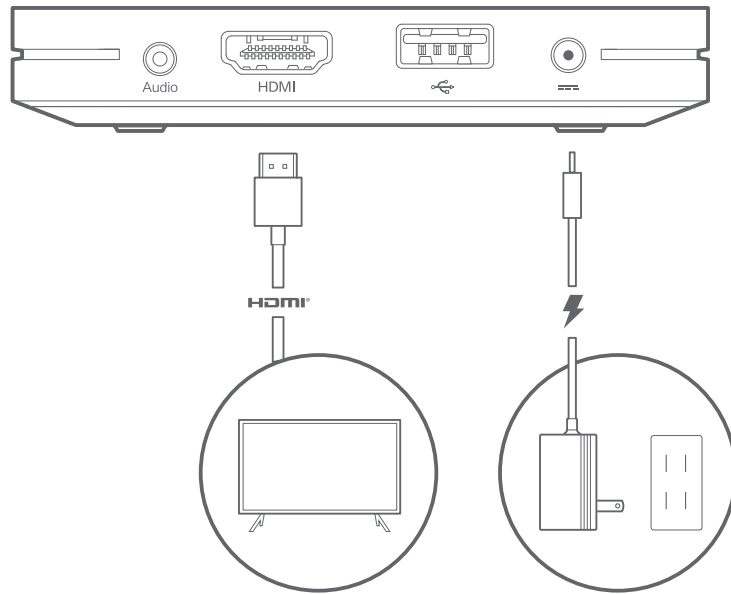

## What's in the box

Mi Box S

Voice Remote

Power Adapter

AAA Battery X 2

HDMI Cable

## Installation guide

**1** Connect Mi Box S to TV

**2** Connect to Wi-Fi

Manufactured under license from Dolby Laboratories. Dolby, Dolby Audio and the double-D symbol are trademarks of Dolby Laboratories.