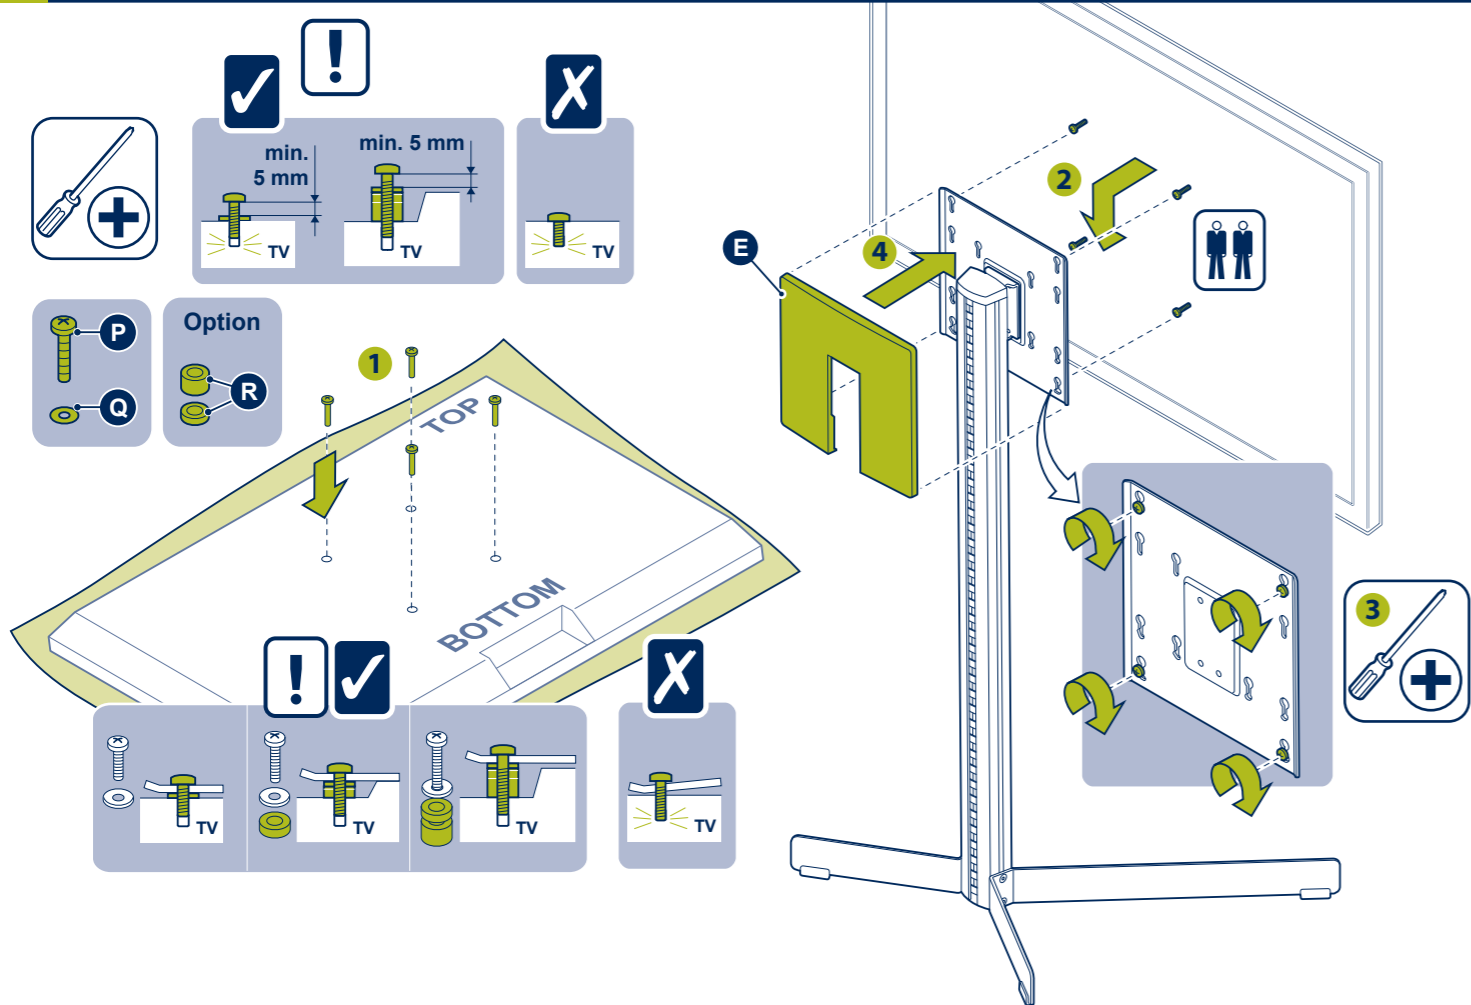

DESIGNED AND ENGINEERED IN THE NETHERLANDS  
 MADE IN THE P.R.C.  
 VOGEL'S PRODUCTS BV  
 NL 5628 DB EINDHOVEN  
 WWW.VOGELS.COM

1 EFF 8230 / EFF 8330 - STAND

2 EFF 8330 - SCREEN

2 EFF 8230 - SCREEN

3 EFF 8330 - SCREEN ON STAND