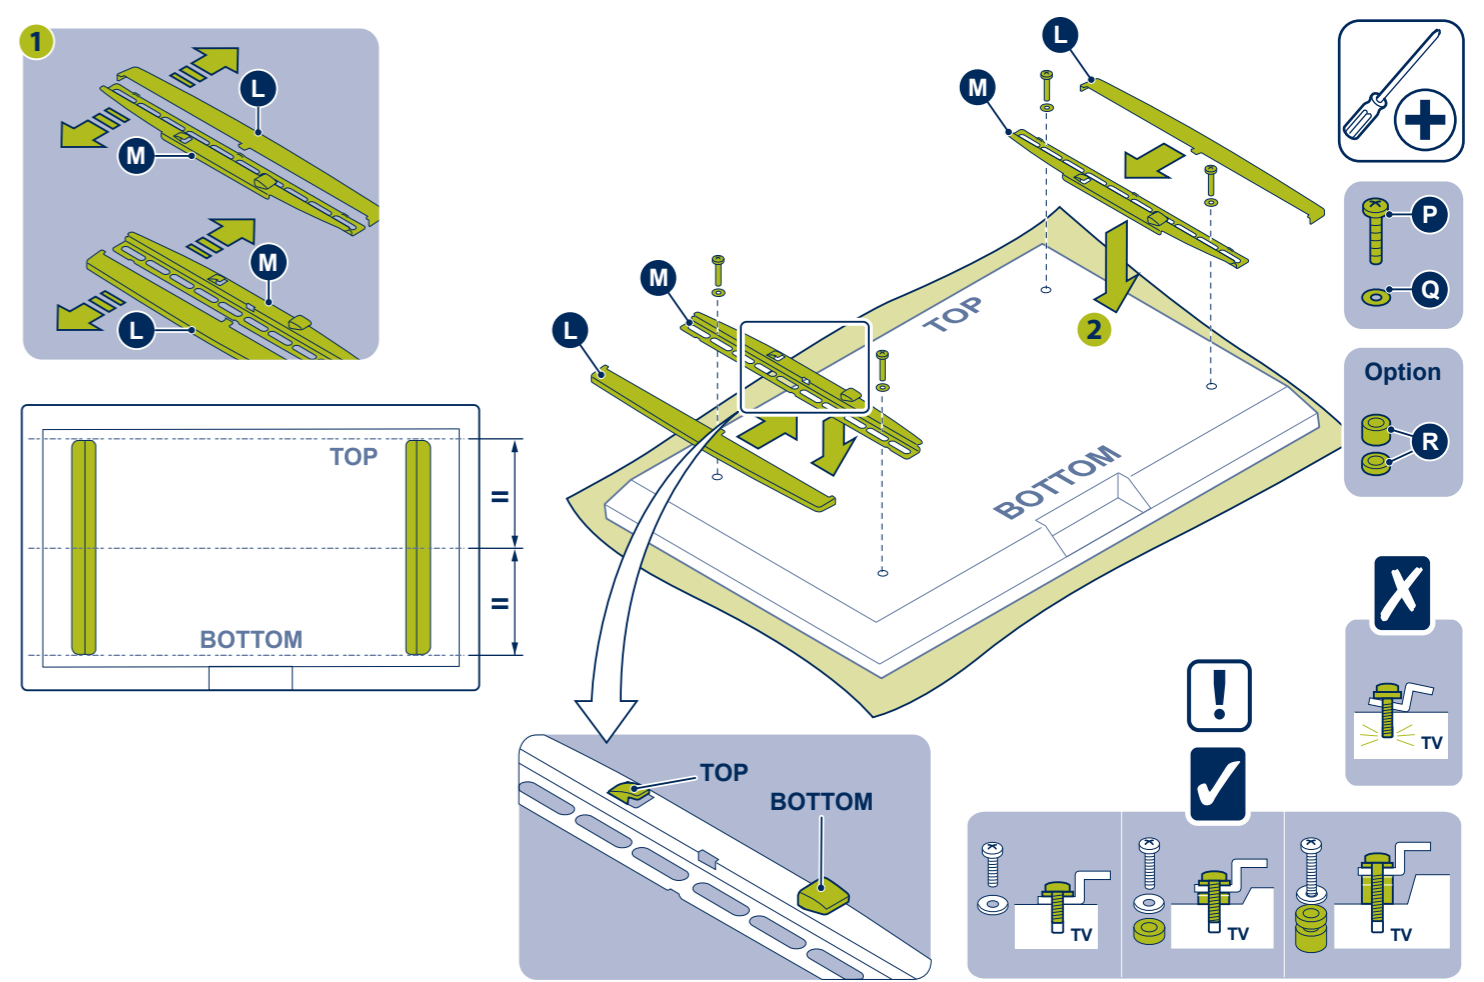

DESIGNED AND ENGINEERED IN THE NETHERLANDS  
 MADE IN THE P.R.C.  
 VOGEL'S PRODUCTS BV  
 NL 5628 DB EINDHOVEN  
 WWW.VOGELS.COM

1 EFF 8230 / EFF 8330 - STAND

2 EFF 8330 - SCREEN

2 EFF 8230 - SCREEN

3 EFF 8330 - SCREEN ON STAND