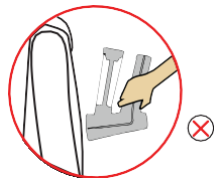

b*

* Non inclus / not included SN20GW MESN30W SUSN40W KRSN50W TWSN80W

1

2

3

SteamOne