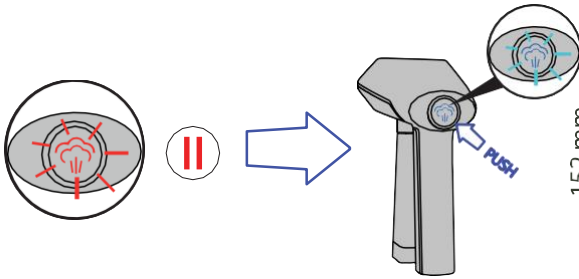

# QUICK START

**SteamOne**  
EXPERT FRANÇAIS DU STYLE

SteamOne

SteamOne

1

152 mm  
148 mm

2

3

109 mm

105 mm  
**SteamOne**

NORMAL

ECO

\* Seulement / Only for SN250 SN300 MESN2550G SUSN2600G  
KRSN2650G MESN3100B SUSN3200B KRSN3300B

SteamOne

b\*

\* Non inclus / not included SN20GW MESN30W SUSN40W KRSN50W TWSN80W