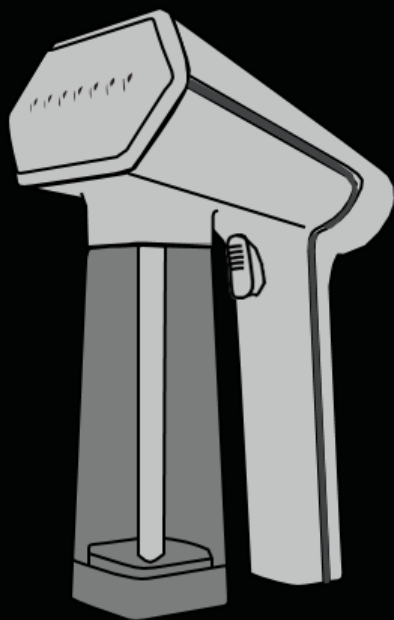

# QUICK START

**SteamOne**  
EXPERT FRANÇAIS DU STYLE

SteamOne

SteamOne

1

152 mm  
148 mm

2

3

109 mm

105 mm  
**SteamOne**

NORMAL

ECO

\* Seulement / Only for SN250 SN300 MESN2550G SUSN2600G  
KRSN2650G MESN3100B SUSN3200B KRSN3300B

SteamOne

b\*

\* Non inclus / not included SN20GW MESN30W SUSN40W KRSN50W TWSN80W