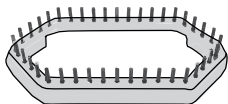

# QUICK START

**SteamOne**  
EXPERT FRANÇAIS DU STYLE

SteamOne

SteamOne

1

152 mm  
148 mm

2

3

109 mm

105 mm  
**SteamOne**

NORMAL

ECO

\* Seulement / Only for SN250 SN300 MESN2550G SUSN2600G  
KRSN2650G MESN3100B SUSN3200B KRSN3300B

SteamOne

b\*

\* Non inclus / not included SN20GW MESN30W SUSN40W KRSN50W TWSN80W