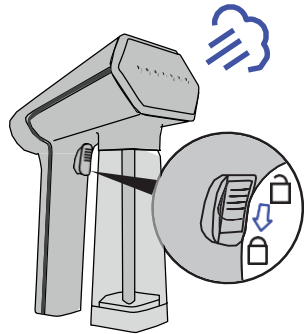

109 mm

105 mm  
**SteamOne**

NORMAL

ECO

\* Seulement / Only for SN250 SN300 MESN2550G SUSN2600G  
KRSN2650G MESN3100B SUSN3200B KRSN3300B

SteamOne

b\*

\* Non inclus / not included SN20GW MESN30W SUSN40W KRSN50W TWSN80W