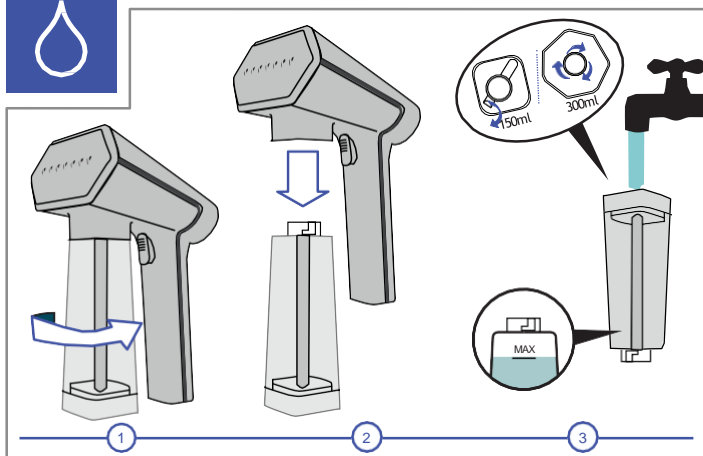

# QUICK START

**SteamOne**  
EXPERT FRANÇAIS DU STYLE

SteamOne

SteamOne

1

152 mm  
148 mm

2

3

109 mm

105 mm  
**SteamOne**

NORMAL

ECO

\* Seulement / Only for SN250 SN300 MESN2550G SUSN2600G  
KRSN2650G MESN3100B SUSN3200B KRSN3300B

SteamOne

b\*

\* Non inclus / not included SN20GW MESN30W SUSN40W KRSN50W TWSN80W