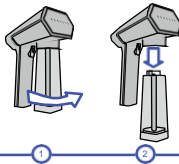

109 mm

105 mm  
**SteamOne**

NORMAL

ECO

\* Seulement / Only for SN250 SN300 MESN2550G SUSN2600G  
KRSN2650G MESN3100B SUSN3200B KRSN3300B

SteamOne

b\*

\* Non inclus / not included SN20GW MESN30W SUSN40W KRSN50W TWSN80W