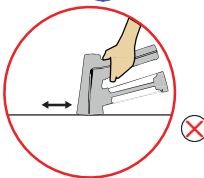

b*

* Non inclus / not included SN20GW MESN30W SUSN40W KRSN50W TWSN80W

1

2

3

SteamOne