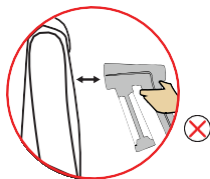

109 mm

105 mm  
**SteamOne**

NORMAL

ECO

\* Seulement / Only for SN250 SN300 MESN2550G SUSN2600G  
KRSN2650G MESN3100B SUSN3200B KRSN3300B

SteamOne

b\*

\* Non inclus / not included SN20GW MESN30W SUSN40W KRSN50W TWSN80W