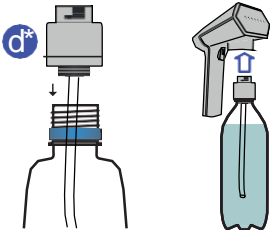

109 mm

105 mm  
**SteamOne**

NORMAL

ECO

\* Seulement / Only for SN250 SN300 MESN2550G SUSN2600G  
KRSN2650G MESN3100B SUSN3200B KRSN3300B

SteamOne

b\*

\* Non inclus / not included SN20GW MESN30W SUSN40W KRSN50W TWSN80W