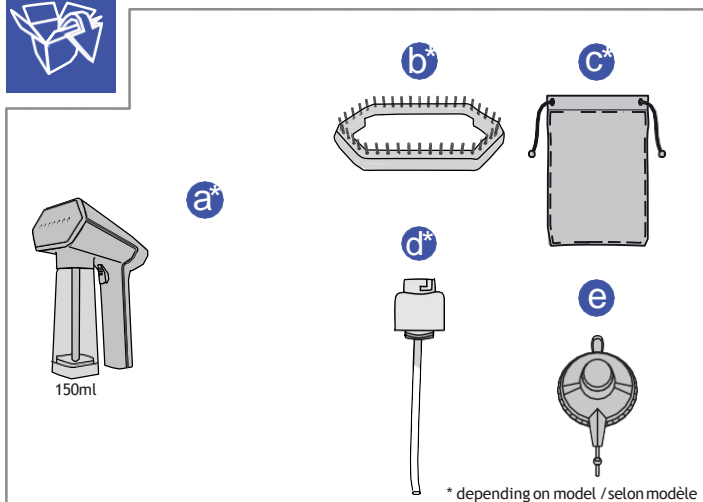

# QUICK START

**SteamOne**  
EXPERT FRANÇAIS DU STYLE

SteamOne

SteamOne

1

152 mm  
148 mm

2

3

109 mm

105 mm  
**SteamOne**

NORMAL

ECO

\* Seulement / Only for SN250 SN300 MESN2550G SUSN2600G  
KRSN2650G MESN3100B SUSN3200B KRSN3300B

SteamOne

b\*

\* Non inclus / not included SN20GW MESN30W SUSN40W KRSN50W TWSN80W