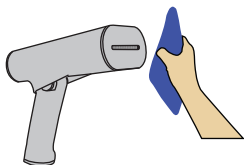

STOP

OFF

SteamOne

**PUSH
OFF**

1

2

SteamOne

1 Month
8 hours