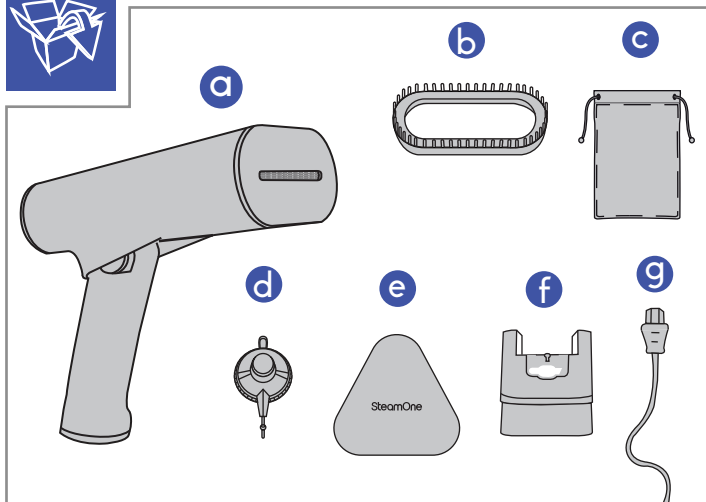

QUICK START

SteamOne

150ml 80ml

a

SteamOne

a + g

1

2