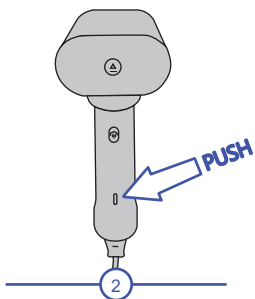

QUICK START

SteamOne

150ml 80ml

a

SteamOne

a + g

1

2