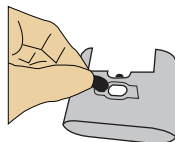

QUICK START

SteamOne

150ml 80ml

a

SteamOne

a + g

1

2