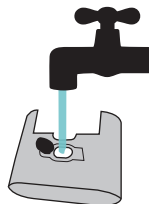

QUICK START

SteamOne

150ml 80ml

a

SteamOne

a + g

1

2