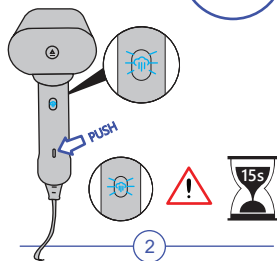

1 Month
8 hours

1

2

3

4

5

6

SteamOne