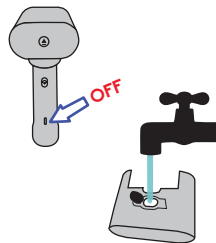

1 Month
8 hours

1

2

3

4

5

6

SteamOne