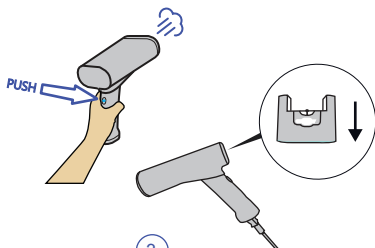

1 Month
8 hours

1

2

3

4

5

6

SteamOne