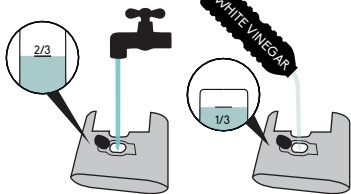

STOP

OFF

SteamOne

**PUSH
OFF**

1

2

SteamOne

1 Month
8 hours