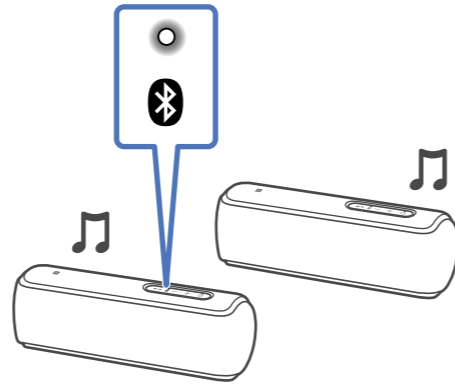

ON

OFF

Wireless Party Chain

Speaker Add

Downloaded from www.vandenborre.be

Android

Android / iPhone

<http://www.sony.net/smcapp/>