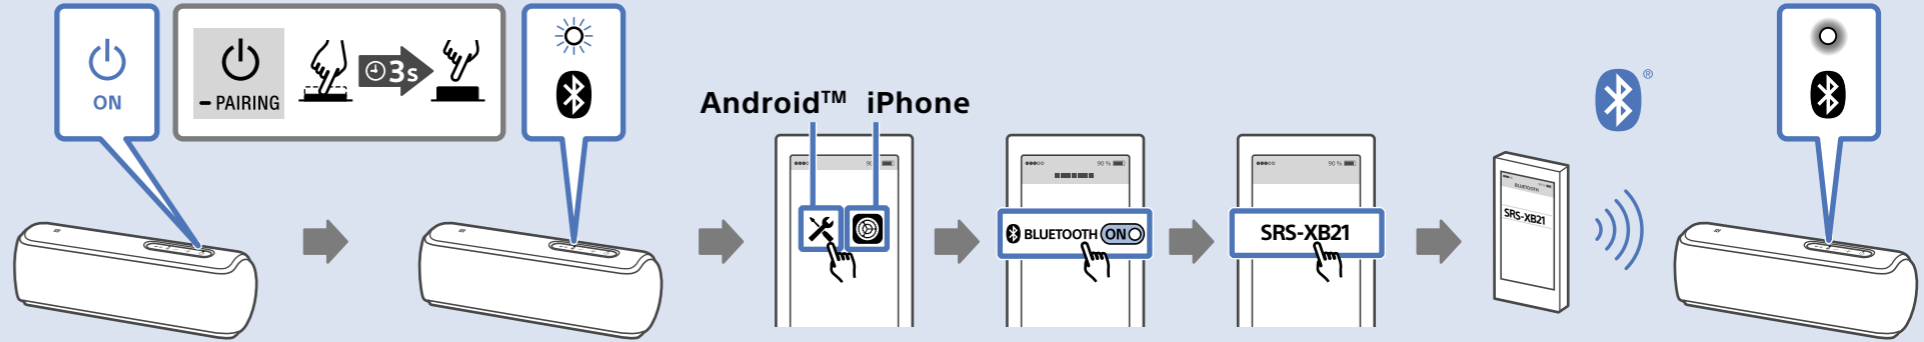

SONY

SRS-XB21

4-734-036-13(1)

©2018 Sony Corporation Printed in China

1

2

3