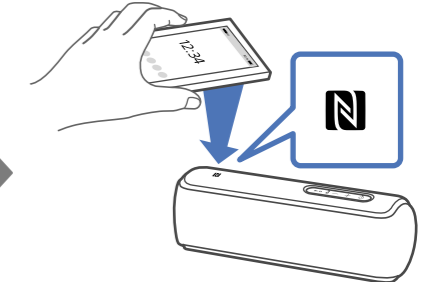

ON

OFF

Wireless Party Chain

Speaker Add

Downloaded from www.vandenborre.be

Android

Android / iPhone

<http://www.sony.net/smcapp/>