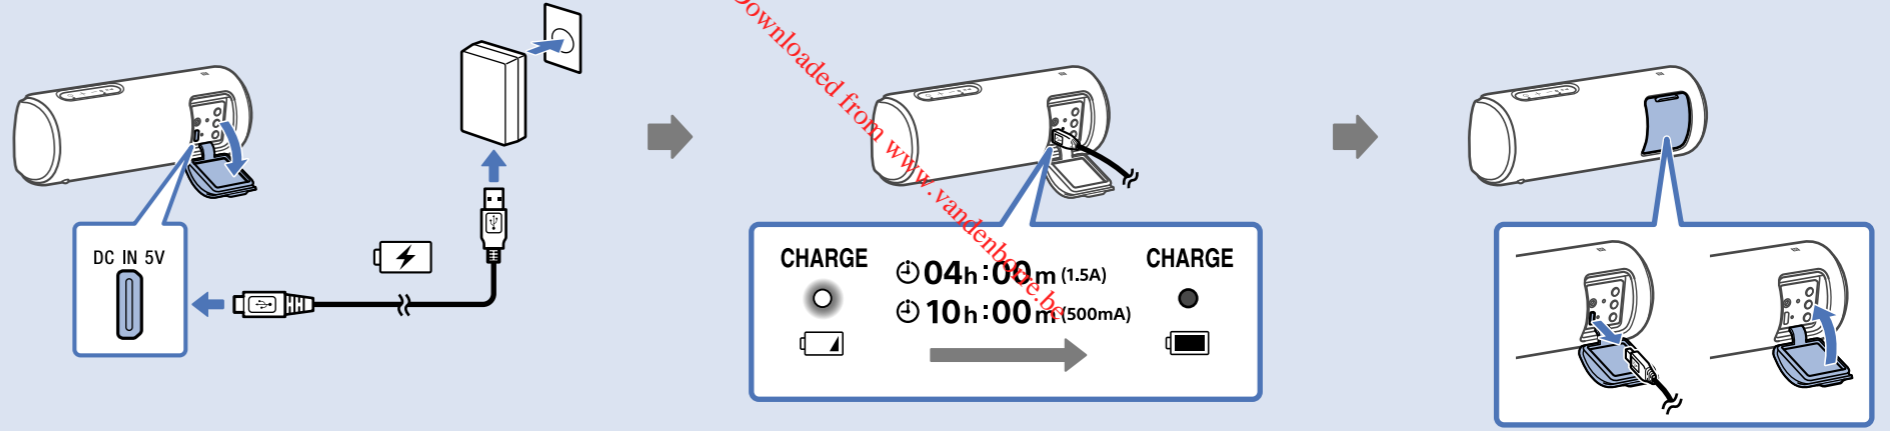

SONY

SRS-XB21

4-734-036-13(1)

©2018 Sony Corporation Printed in China

1

2

3