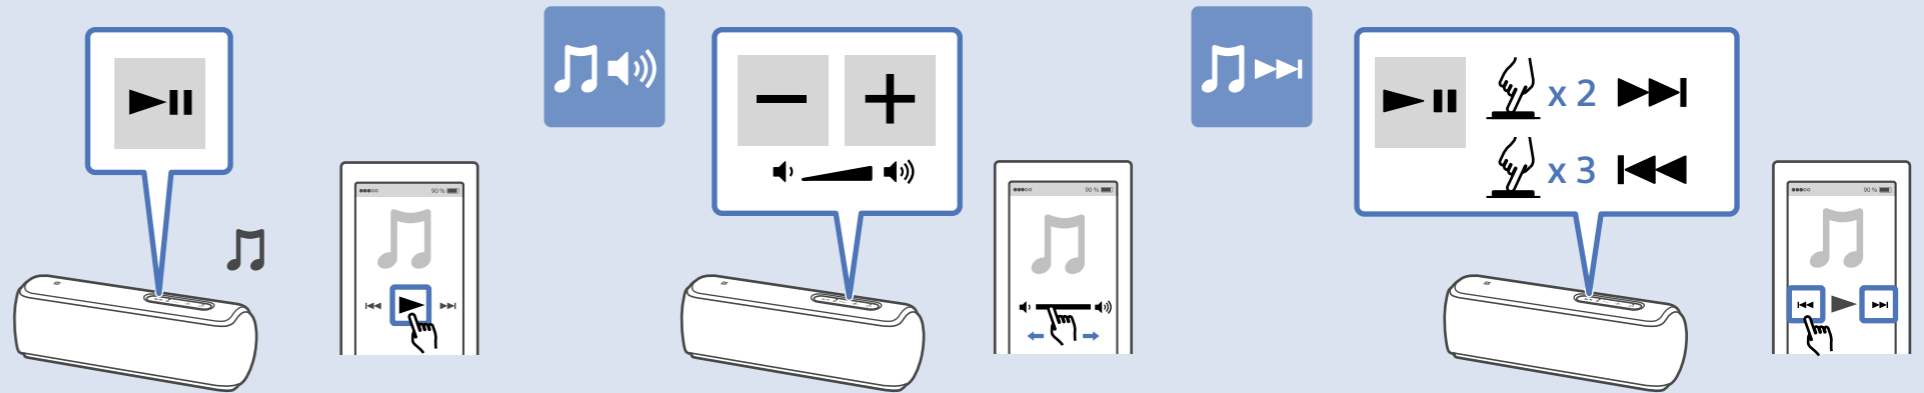

SONY

SRS-XB21

4-734-036-13(1)

©2018 Sony Corporation Printed in China

1

2

3