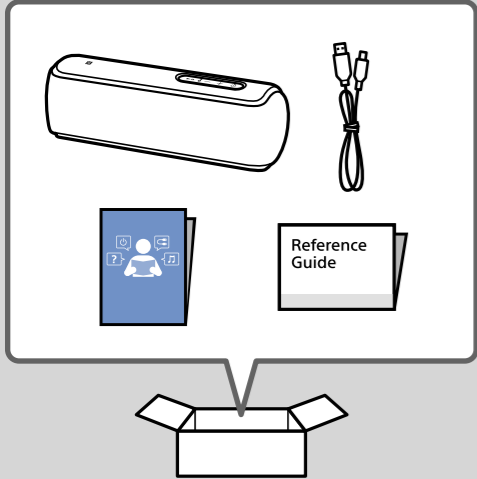

SONY

SRS-XB21

4-734-036-13(1)

©2018 Sony Corporation Printed in China

1

2

3

LIGHT

ON

OFF

Wireless Party Chain

Speaker Add

Downloaded from www.vandenborre.be

Android

Android / iPhone

<http://www.sony.net/smcapp/>