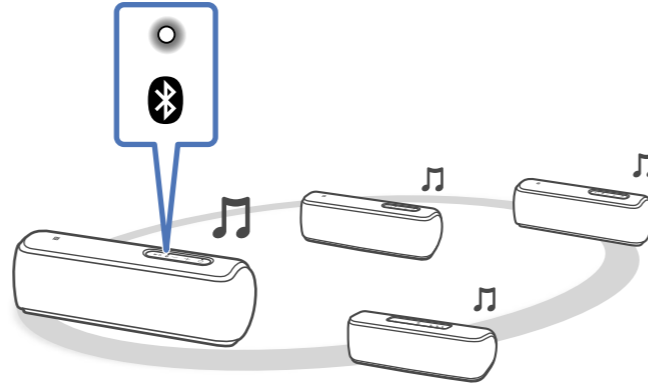

SONY

SRS-XB21

4-734-036-13(1)

©2018 Sony Corporation Printed in China

1

2

3

LIGHT

ON

OFF

Wireless Party Chain

Speaker Add

Downloaded from www.vandenborre.be

Android

Android / iPhone

<http://www.sony.net/smcapp/>