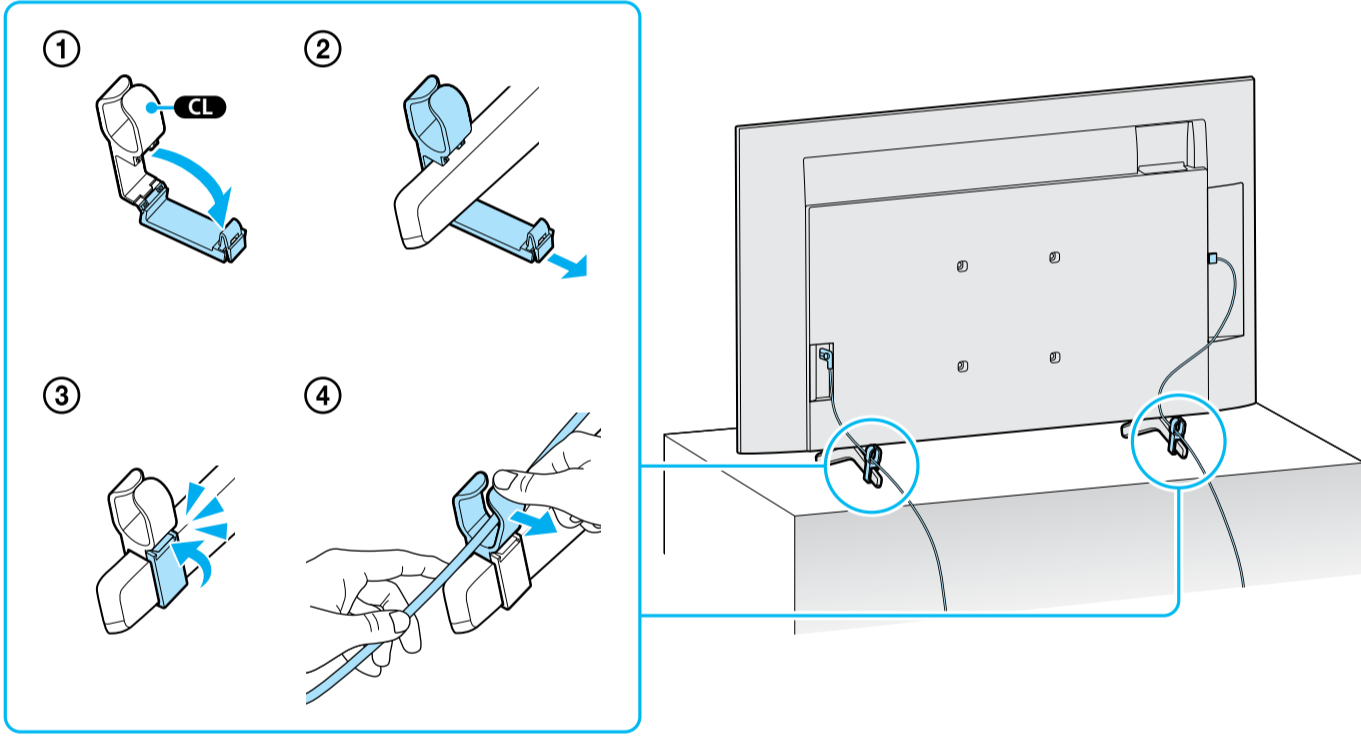

7

8

9

10

<https://www.sony.eu/support>