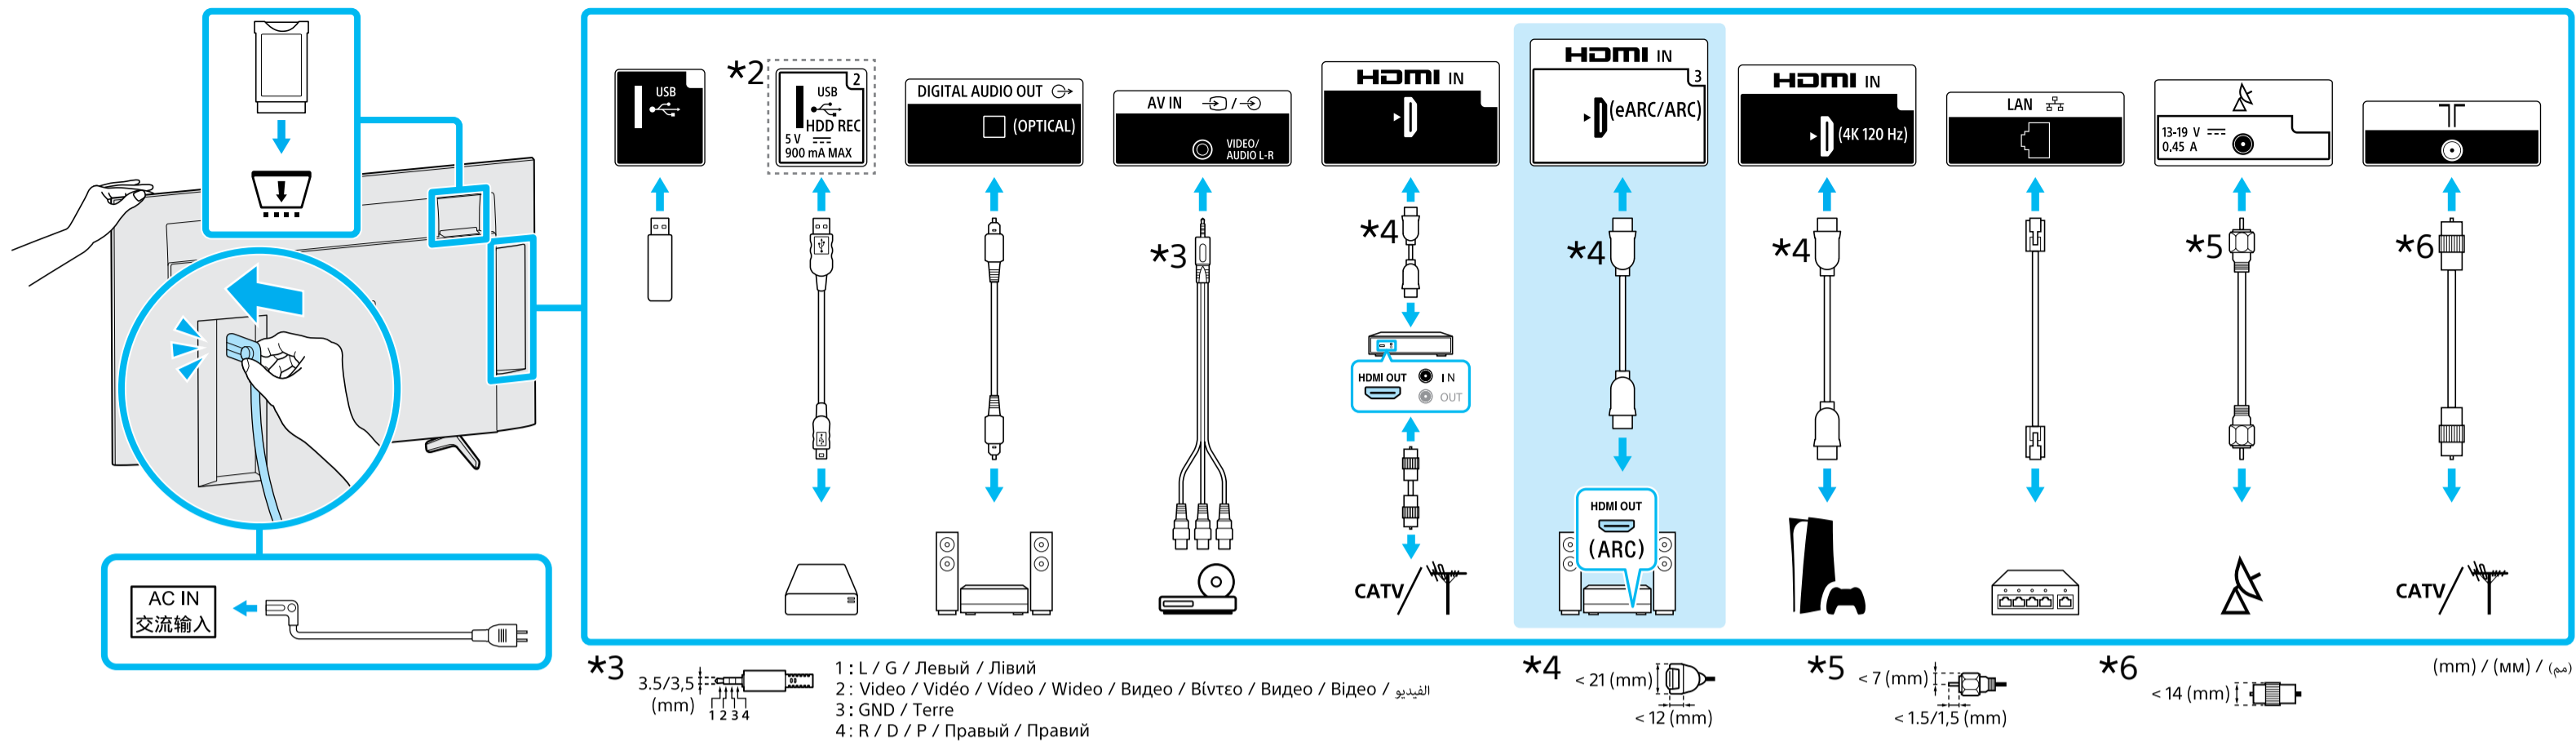

7

8

9

10

<https://www.sony.eu/support>