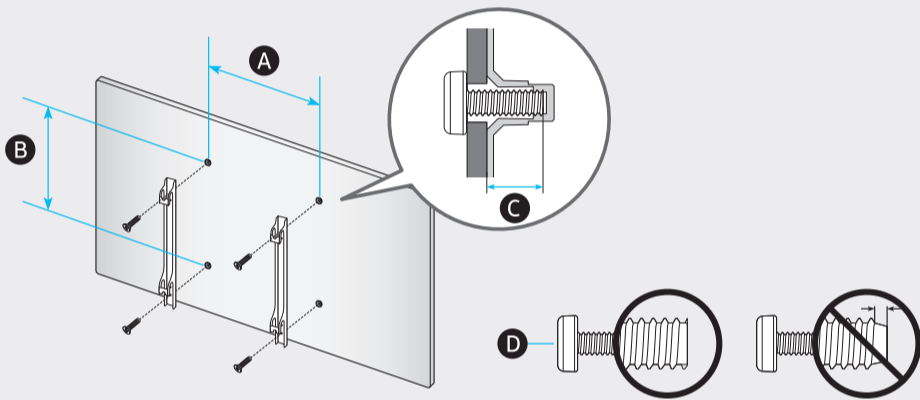

	A	B	C	D	E	F	G	H
43QN9*B 43QNB9*	37.8 inches (960.8 mm) (96.08 cm)	22.0 inches (558.9 mm) (55.89 cm)	1.1 inches (26.9 mm) (2.69 cm)	24.5 inches (623.4 mm) (62.34 cm)	8.8 inches (223.0 mm) (22.30 cm)	42.5 inches (108 cm)	20.3 lbs (9.2 kg)	30.4 lbs (13.8 kg)
50QN9*B 50QNB9*	43.8 inches (1113.6 mm) (111.36 cm)	25.4 inches (644.1 mm) (64.41 cm)	1.1 inches (26.9 mm) (2.69 cm)	27.9 inches (708.9 mm) (70.89 cm)	8.8 inches (223.0 mm) (22.30 cm)	49.5 inches (125 cm)	30.9 lbs (14.0 kg)	41.0 lbs (18.6 kg)
55QN9*B 55QNB9*	48.3 inches (1227.4 mm) (122.74 cm)	27.8 inches (705.6 mm) (70.56 cm)	1.0 inches (25.9 mm) (2.59 cm)	30.2 inches (768.0 mm) (76.80 cm)	9.3 inches (235.6 mm) (23.56 cm)	54.6 inches (138 cm)	39.0 lbs (17.7 kg)	48.2 lbs (21.9 kg)
65QN9*B 65QNB9*	56.9 inches (1446.3 mm) (144.63 cm)	32.6 inches (828.7 mm) (82.87 cm)	1.0 inches (25.9 mm) (2.59 cm)	35.1 inches (891.4 mm) (89.14 cm)	11.2 inches (285.7 mm) (28.57 cm)	64.5 inches (163 cm)	53.8 lbs (24.4 kg)	69.2 lbs (31.4 kg)

\*: 0-9, A-Z

	VESA A x B (mm)	C (mm)	D x 4
43QN9*B 43QNB9*	200 x 200	11-13	M8
50QN9*B 50QNB9*			
55QN9*B 55QNB9*			
65QN9*B 65QNB9*	400 x 300		

\*: 0-9, A-Z

**SAMSUNG**

QUICK SETUP GUIDE  
GUIDE D'INSTALLATION RAPIDE  
GUÍA RÁPIDA DE CONFIGURACIÓN  
GUIA RÁPIDO DE INSTALAÇÃO  
KURZANLEITUNG ZUR KONFIGURATION  
GUIDA DI INSTALLAZIONE RAPIDA