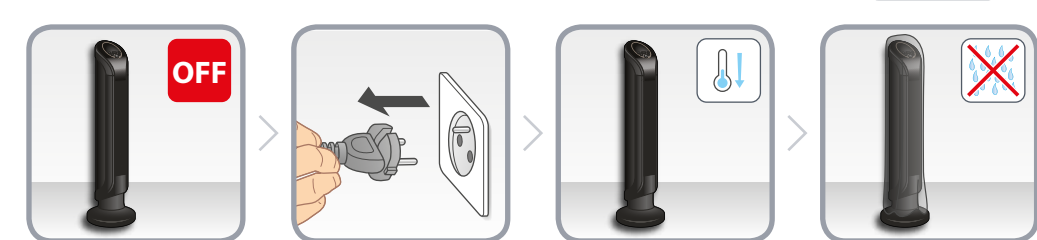

5. TIMER

6. DELAYED START

7. 90°

8. NO

9.

10.

11.

12.

1. FR Guide de l'utilisateur
   - EN User's guide
   - DE Bedienungsanleitung
   - NL Gebruiksaanwijzing
   - ES Guía del usuario
   - PT Guia del usuario
   - IT Manuale d'uso
   - DA Brugsvejledning
   - NO Bruksanvisning
   - SV Användarhandbok
   - FI Käyttöopas
   - TR Kullanım kılavuzu
   - EL Οδηγός χρήσης
   - PL Instrukcja obsługi
   - CS Návod k použití
   - SK Používateľská príručka
   - HU Használati útmutató
   - SL Navodila za uporabnika
2. RU Руководство пользователя
   - UK Посібник користувача
   - HR Upute za uporabu
   - RO Ghidul utilizatorului
   - ET Kasutusjuhend
   - LT Naudojojo vadovas
   - LV Lietošanas pamācība
   - BG Ръководство на потребителя
   - SR Uputstvo za upotrebu
   - BS Upute za upotrebu
   - HK 使用指南
   - MS Panduan pengguna
   - VI Hướng dẫn dùng cho người sử dụng
   - FA دليل الإستعمال
   - AR راهنمای کاربر
   - TH คู่มือสำหรับผู้ใช้งาน
   - KO 사용자 가이드

CERAMIC TOWER FAN HEATER