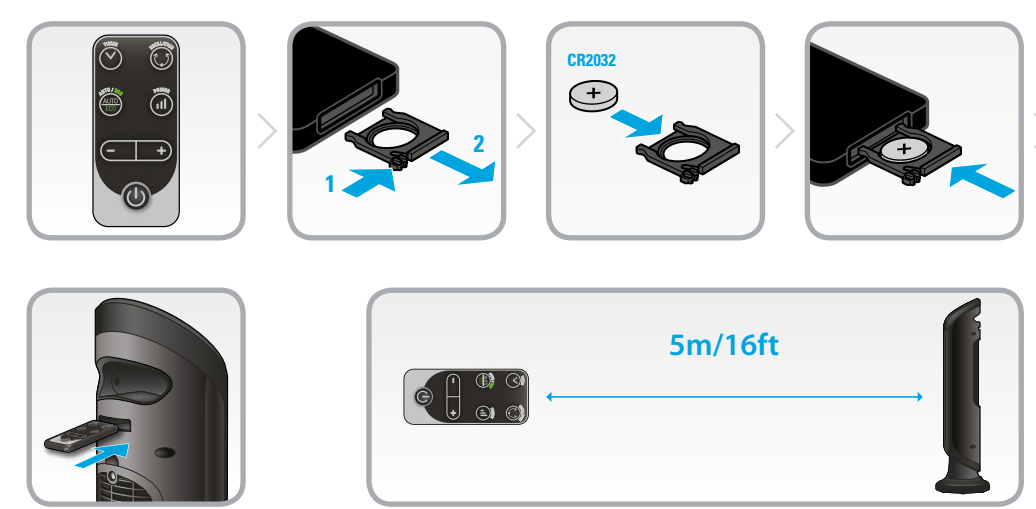

5. TIMER

6. DELAYED START

7. 90°

8. NO

9.

10.

11.

12.

1. FR Guide de l'utilisateur
   - EN User's guide
   - DE Bedienungsanleitung
   - NL Gebruiksaanwijzing
   - ES Guía del usuario
   - PT Guia del usuario
   - IT Manuale d'uso
   - DA Brugsvejledning
   - NO Bruksanvisning
   - SV Användarhandbok
   - FI Käyttöopas
   - TR Kullanım kılavuzu
   - EL Οδηγός χρήσης
   - PL Instrukcja obsługi
   - CS Návod k použití
   - SK Používateľská príručka
   - HU Használati útmutató
   - SL Navodila za uporabnika
2. RU Руководство пользователя
   - UK Посібник користувача
   - HR Upute za uporabu
   - RO Ghidul utilizatorului
   - ET Kasutusjuhend
   - LT Naudojojo vadovas
   - LV Lietošanas pamācība
   - BG Ръководство на потребителя
   - SR Uputstvo za upotrebu
   - BS Upute za upotrebu
   - HK 使用指南
   - MS Panduan pengguna
   - VI Hướng dẫn dùng cho người sử dụng
   - FA دليل الإستعمال
   - AR راهنمای کاربر
   - TH คู่มือสำหรับผู้ใช้งาน
   - KO 사용자 가이드

CERAMIC TOWER FAN HEATER