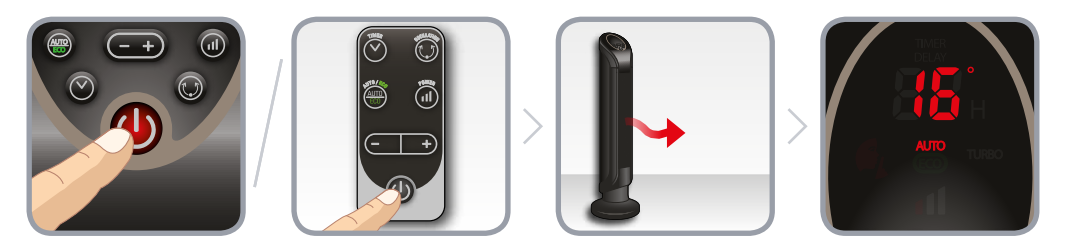

2.

3.

AUTO MODE

16°C → 16°C TURBO

AUTO x1 → AUTO x1 → 2400W → 1600W →

SO/SE942x SE941010

22°C →

ECO MODE

16°C → 16°C TURBO

ECO x2 → ECO x2 → 1400W → 900W →

SO/SE942x SE941010

19°C →

4.

16°C → 16°C AUTO

*2400W (SO/SE942x) *1600W (SE941010)

15°C x1 → x1 → 25°C TURBO → 24°C →

24°C →

*1400W (SO/SE942x) *900W (SE941010)

15°C x2 → x2 → 25°C → 24°C →

24°C →