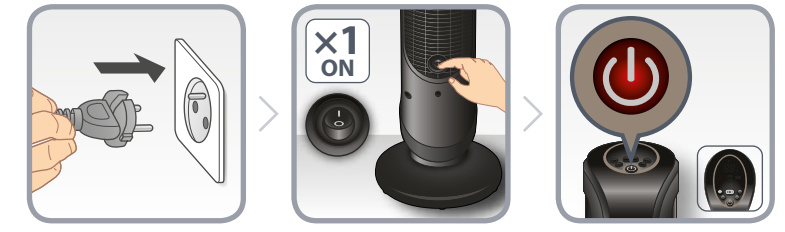

FR Veuillez lire attentivement le livret "Consignes de sécurité et d'utilisation" avant la première utilisation / **EN** Please read carefully the "Safety and use instructions" booklet before first use / **DE** Lesen Sie vor dem erstmaligen Gebrauch aufmerksam die Broschüre „Sicherheits- und Bedienungshinweise“ durch / **NL** Gelieve vóór het eerste gebruik aandachtig het boekje met de veiligheids- en gebruiksvorschriften door te nemen / **ES** Lea detenidamente el libro «Instrucciones de seguridad y de uso» antes de utilizar el aparato por primera vez / **PT** Leia atentamente o manual «Instruções de segurança e utilização» antes da primeira utilização / **IT** Leggere con attenzione il libretto "Norme di sicurezza e d'uso" al primo utilizzo / **DA** Læs hæftet "Sikkerheds- og brugsanvisning" grundigt igennem inden den første ibrugtagning / **NO** Les nøye heftet "Råd om sikkerhet og bruk" før første gangs bruk / **SV** Var god läs häftet "Säkerhets- och användningsinstruktioner" innan den första användningen / **FI** Lue turvallisuus- ja käyttöohjevihko huolellisesti ennen ensimmäistä käyttökertaa / **TR** İlk kullanımdan önce "Güvenlik ve kullanım talimatları" kitapçığını dikkatlice okuyun / **EL** Διαβάστε προσεκτικά το εγχειρίδιο «Οδηγίες ασφαλείας και χρήσης» πριν από την πρώτη χρήση / **PL** Przed pierwszym użyciem proszę uważnie przeczytać broszurę „Zalecenia dotyczące bezpieczeństwa i użytkowania” / **CS** Před prvním použitím si, prosím, pečlivě prostudujte „Bezpečnostní pokyny pro použití” / **SK** Pred prvým použitím si pozorne prečítajte „Bezpečnostné odporúčania a použitie” / **HU** Az első használat előtt figyelmesen olvassa el a „Biztonsági előírások és használati útmutató” című fejezetet / **SL** Pred prvo uporabo natančno preberite »Navodila za varno uporabo« / **RU** Перед первым использованием внимательно прочитайте инструкцию «Меры безопасности и правила использования» / **UK** Перед першим використанням уважно прочитайте посібник «Правила техніки безпеки та рекомендації щодо використання» / **HR** Molimo da prije prve uporabe pažljivo pročitate priručnik „Sigurnosne upute” / **RO** Înainte de prima utilizare, citiți cu atenție manualul „Instrucțiuni de siguranță și de utilizare” / **ET** Palun lugege enne esimest korda kasutamist hoolikalt ohutus- ja kasutusjuhendit / **LT** Atidžiai perskaitykite knygelę „Saugos ir naudojimo reikalavimai” prieš naudodami įrenginį pirmą kartą / **LV** Pirms izmantojat ierici pirmoreiz, lūdzu rūpīgi izlasiet brošūru "Norādījumi par drošību un lietošanu" / **BG** Моля, прочетете внимателно книжката "Препоръки за безопасност и употреба" преди първоначална употреба / **SR** Pre prve upotrebe, pažljivo pročitajte "Bezbednosno I uputstvo za upotrebu" / **BS** Prije prve upotrebe pažljivo pročitajte knjžicu "Sigurnosne upute" / **SL** Pred prvo uporabo natančno preberite »Navodila za varno uporabo« / **HK** 在第一次使用前請認真閱讀此“安全操作規程”手冊 / **MS** Sila baca dengan teliti lampiran "Panduan keselamatan dan penggunaan" sebelum menggunakan pada kali pertama / **VI** Vui lòng đọc kỹ cuốn "Hướng dẫn Sử dụng và Biện pháp An toàn" trước khi sử dụng lần đầu / **FA** قبل از اولین استفاده، لطفاً جزوه "ایمنی و دستورالعمل استفاده" را با دقت بخوانید / **AR** / **TH** กรุณาอ่านหนังสือคู่มือความปลอดภัยและการใช้งาน ก่อนการใช้งานครั้งแรก / **KO** 처음 사용하기 전, 제품 사용과 관련된 "안전 수칙" 책자를 주의 깊게 읽어 주시기 바랍니다