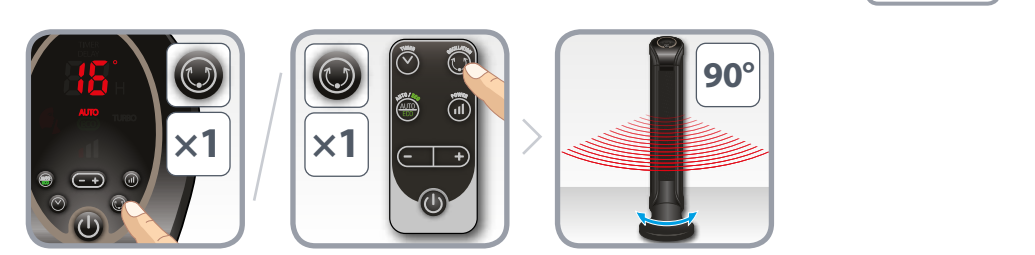

5. TIMER

6. DELAYED START

7. 90°

8. NO

9.

10.

11.

12.

1. FR Guide de l'utilisateur
   - EN User's guide
   - DE Bedienungsanleitung
   - NL Gebruiksaanwijzing
   - ES Guía del usuario
   - PT Guia del usuario
   - IT Manuale d'uso
   - DA Brugsvejledning
   - NO Bruksanvisning
   - SV Användarhandbok
   - FI Käyttöopas
   - TR Kullanım kılavuzu
   - EL Οδηγός χρήσης
   - PL Instrukcja obsługi
   - CS Návod k použití
   - SK Používateľská príručka
   - HU Használati útmutató
   - SL Navodila za uporabnika
2. RU Руководство пользователя
   - UK Посібник користувача
   - HR Upute za uporabu
   - RO Ghidul utilizatorului
   - ET Kasutusjuhend
   - LT Naudojojo vadovas
   - LV Lietošanas pamācība
   - BG Ръководство на потребителя
   - SR Uputstvo za upotrebu
   - BS Upute za upotrebu
   - HK 使用指南
   - MS Panduan pengguna
   - VI Hướng dẫn dùng cho người sử dụng
   - FA دليل الإستعمال
   - AR راهنمای کاربر
   - TH คู่มือสำหรับผู้ใช้งาน
   - KO 사용자 가이드

CERAMIC TOWER FAN HEATER