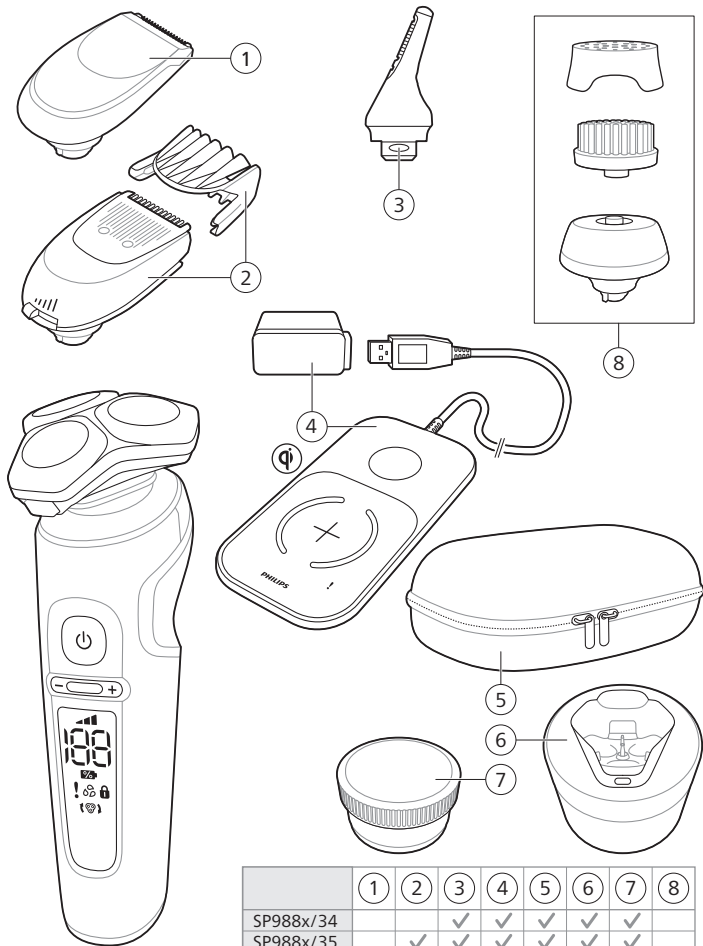

PHILIPS

SP988X Series

www.philips.com/support/ifu-lux

| | ① | ② | ③ | ④ | ⑤ | ⑥ | ⑦ | ⑧ |
|-----------|---|---|---|---|---|---|---|---|
| SP988x/34 | | | ✓ | ✓ | ✓ | ✓ | ✓ | |
| SP988x/35 | | ✓ | ✓ | ✓ | ✓ | ✓ | ✓ | |
| SP988x/36 | ✓ | | ✓ | ✓ | ✓ | ✓ | ✓ | |
| SP988x/37 | | ✓ | | ✓ | ✓ | ✓ | ✓ | |
| SP988x/38 | | ✓ | | ✓ | ✓ | ✓ | ✓ | ✓ |