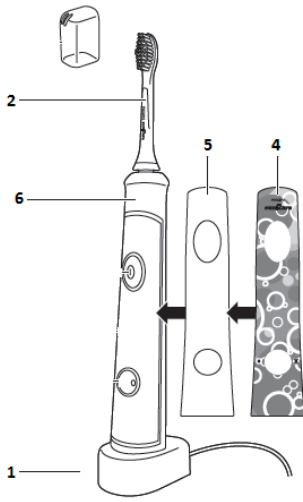

PARTS LIST AND EXPLODED VIEW

SERVICE MANUAL - ORLANDO / SONICARE FOR KIDS

Sonicare for Kids (HX6321, HX6362, HX6392)

Pos	Service Code	Description	Comments
1	4235 010 18932	SONICARE 4 KIDS TRAVEL CHARGER - US, CANADA	Available as a Service part. Warranty claims should be routed to Call Centers.
	4235 010 18942	SONICARE 4 KIDS TRAVEL CHARGER - EU	
	4235 010 18952	SONICARE 4 KIDS TRAVEL CHARGER - UK	
	4235 090 03971	SONICARE 4 KIDS TRAVEL CHARGER - JPN YOSHIDA	
	4235 090 03961	SONICARE 4 KIDS TRAVEL CHARGER - JPN KOIZUMI	
	4235 090 02561	SONICARE 4 KIDS TRAVEL CHARGER - TAIWAN	
	4235 090 06881	SONICARE 4 KIDS TRAVEL CHARGER - KOREA	
	4235 090 04331	SONICARE 4 KIDS TRAVEL CHARGER - CHINA	
	4235 090 06891	SONICARE 4 KIDS TRAVEL CHARGER - SING, PHIL, HK, MALAY	
2	8816 042 33020	BRUSH HEAD, SUPER FRESH AQUA MINI - EU	Available as a Service part. Warranty claims should be routed to Call Centers.
	8816 032 35710	BRUSH HEAD, SUPER FRESH AQUA MINI - CHINA	
	8816 032 35660	BRUSH HEAD, SUPER FRESH AQUA MINI - TAIWAN	
	8816 032 35530	BRUSH HEAD, SUPER FRESH AQUA MINI - AUSTRALIA/NEW ZEALAND	
	8816 032 94540	BRUSH HEAD, SUPER FRESH AQUA MINI - US	
3	4235 021 00701	BONUS STICKERS - NA, EU	
	4235 090 06871	BONUS STICKERS - ALL OF ASIA	
4	4235 021 00691	DECO LABEL - NA, EU	
	4235 090 06861	DECO LABEL - ALL OF ASIA	
5	4235 010 21722	DECO PANEL - NA, EU	
	4235 090 05071	DECO PANEL - ALL OF ASIA	
6	4235 090 06501	HANDLE ONLY (+DECO) HX6340 - NORTH AMERICA	Not available as a Service Part. Only available as a warranty. Handle warranty claims must be routed to Call Centers for replacement.
	4235 090 06581	HANDLE ONLY (+DECO) HX6340 - EU	
	4235 090 06591	HANDLE ONLY (+DECO) HX6340 - CHINA	
	4235 090 06901	HANDLE ONLY (+DECO) HX6340 - JAPAN	
	4235 090 07401	HANDLE ONLY (+DECO) HX6340 - KOREA	
	4235 090 06601	HANDLE ONLY (+DECO) HX6340 - ROA	