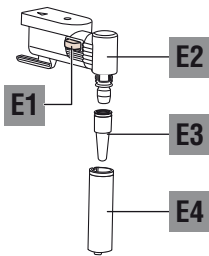

De'Longhi Appliances
via Seitz, 47
31100 Treviso Italia

BEAN TO CUP ESPRESSO, CAPPUCCINO AND CHOCOLATE MACHINE

Instruction for use

ESAM6900

C**D****E****F**

A**B**