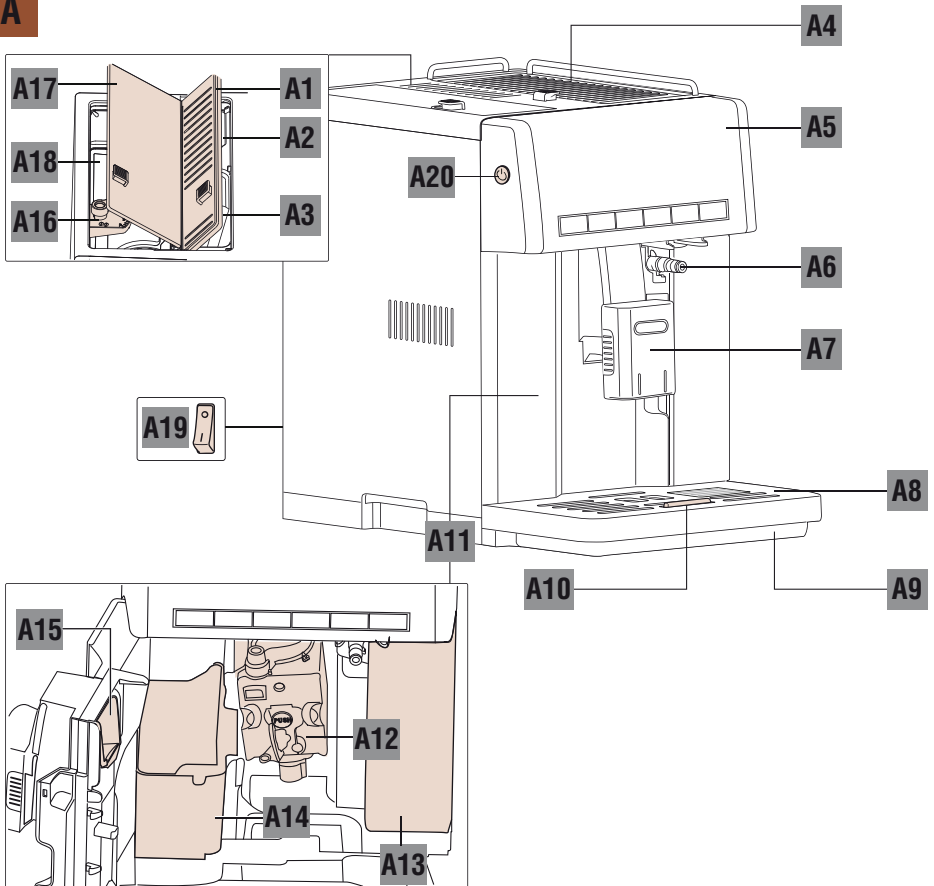

De'Longhi Appliances
via Seitz, 47
31100 Treviso Italia

BEAN TO CUP ESPRESSO, CAPPUCCINO AND CHOCOLATE MACHINE

Instruction for use

ESAM6900

C**D****E****F**

A**B**