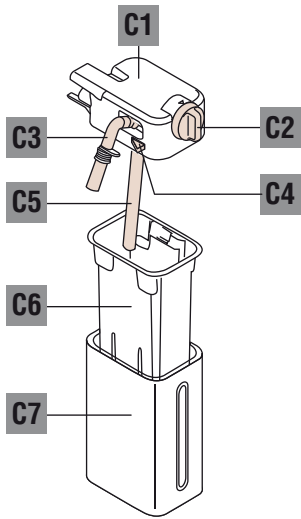

De'Longhi Appliances
via Seitz, 47
31100 Treviso Italia

BEAN TO CUP ESPRESSO, CAPPUCCINO AND CHOCOLATE MACHINE

Instruction for use

ESAM6900

C**D****E****F**

A**B**