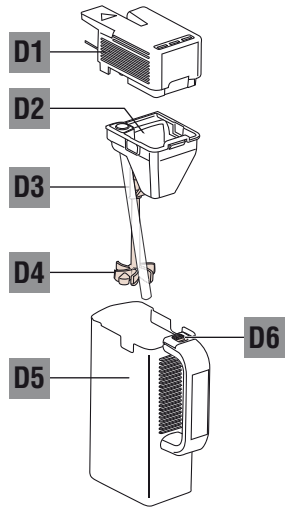

De'Longhi Appliances
via Seitz, 47
31100 Treviso Italia

BEAN TO CUP ESPRESSO, CAPPUCCINO AND CHOCOLATE MACHINE

Instruction for use

ESAM6900

C**D****E****F**

A**B**