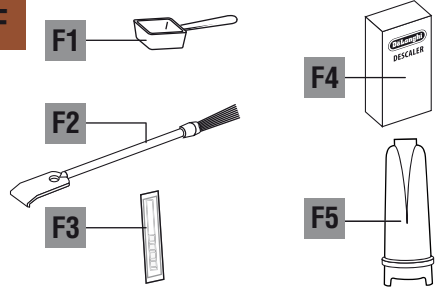

De'Longhi Appliances
via Seitz, 47
31100 Treviso Italia

BEAN TO CUP ESPRESSO, CAPPUCCINO AND CHOCOLATE MACHINE

Instruction for use

ESAM6900

C**D****E****F**

A**B**