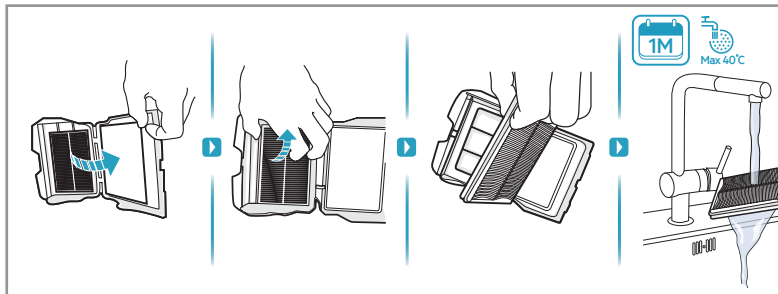

For control according to international standards, please visit [www.aeg.com/rvc-supplementary](http://www.aeg.com/rvc-supplementary)

GET IT ON  
Google Play

Download on the  
App Store

2.4GHz

5GHz

~ 40 min  
~ 60 min