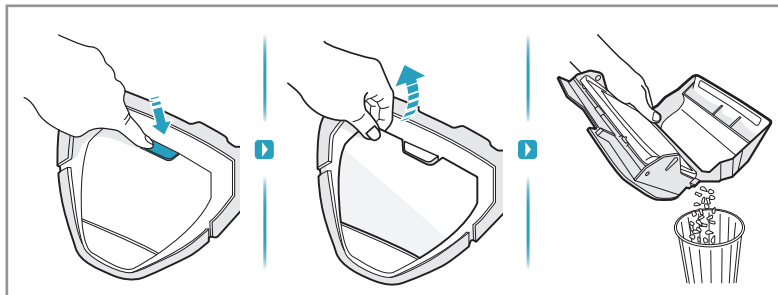

For control according to international standards, please visit [www.aeg.com/rvc-supplementary](http://www.aeg.com/rvc-supplementary)

GET IT ON  
Google Play

Download on the  
App Store

2.4GHz

5GHz

~ 40 min  
~ 60 min