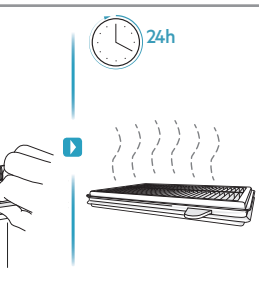

For control according to international standards, please visit [www.aeg.com/rvc-supplementary](http://www.aeg.com/rvc-supplementary)

GET IT ON  
Google Play

Download on the  
App Store

2.4GHz

5GHz

~ 40 min  
~ 60 min