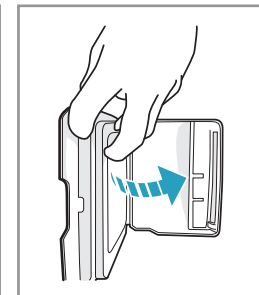

For control according to international standards, please visit [www.aeg.com/rvc-supplementary](http://www.aeg.com/rvc-supplementary)

GET IT ON  
Google Play

Download on the  
App Store

2.4GHz

5GHz

~ 40 min  
~ 60 min