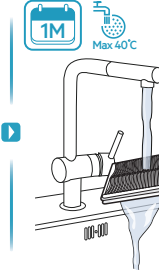

For control according to international standards, please visit [www.aeg.com/rvc-supplementary](http://www.aeg.com/rvc-supplementary)

GET IT ON  
Google Play

Download on the  
App Store

2.4GHz

5GHz

~ 40 min  
~ 60 min