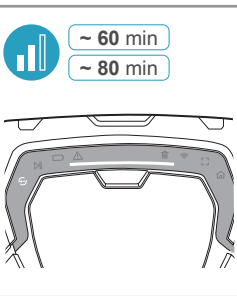

~ 60 min
~ 80 min