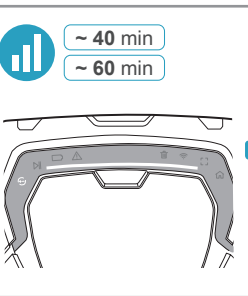

For control according to international standards, please visit [www.aeg.com/rvc-supplementary](http://www.aeg.com/rvc-supplementary)

GET IT ON  
Google Play

Download on the  
App Store

2.4GHz

5GHz

~ 40 min  
~ 60 min