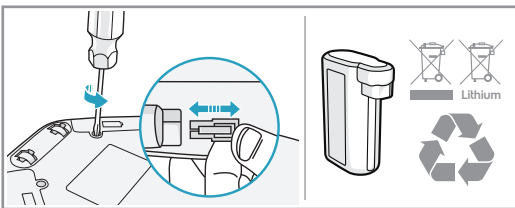

AEG

RX9.2

RX9

RX8

shop.aeg.de

1. **RX9.2**
2. 1x Robotic main brush
     Ref: ARMB1
     PNC: 9009230757
   - 2x Robotic side brush 2 pack
     Ref: ARSB3
     PNC: 9009230773
   - 1x RX9.2 Performance kit
     Ref: ARK3
     PNC: 9009230799
   - 4x Robotic side brush 4 pack
     Ref: ARSB2
     PNC: 9001681197

1. **RX9, RX8**
2. 1x Robotic main brush
     Ref: ARMB1
     PNC: 9009230757
   - 2x Robotic side brush 2 pack
     Ref: ARSB3
     PNC: 9009230773
   - 1x RX9/8 Performance kit
     Ref: ARK2
     PNC: 9001691121
   - 4x Robotic side brush 4 pack
     Ref: ARSB2
     PNC: 9001681197

The software in the robot is partly based on free and open source software. To access the source code of these components and to see the full copyright information and applicable license terms, please visit: www.electrolux.com/rvc-supplementary

For control according to international standards, please visit www.aeg.com/rvc-supplementary