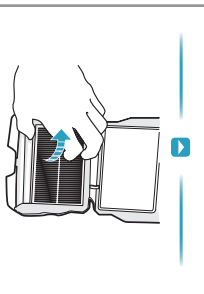

For control according to international standards, please visit [www.aeg.com/rvc-supplementary](http://www.aeg.com/rvc-supplementary)

GET IT ON  
Google Play

Download on the  
App Store

2.4GHz

5GHz

~ 40 min  
~ 60 min