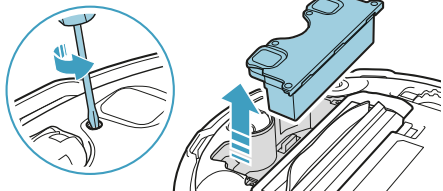

Ref : ARSB4
PNC : 900923517

1x

Main Brush

Ref : ARMB2
PNC : 900923518

2x

Mopping Pads

Ref : AMR1
PNC : 900923520

The software in the robot is partly based on free and open source software. To access the source code of these components and to see the full copyright information and applicable license terms, please visit: