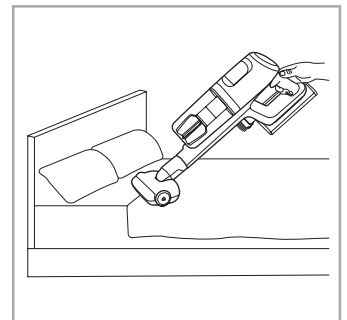

support.emea.aeg.com www.aeg.com

2.5h 100%

- 100% ⚡
- 75-100%
- 50-75%
- 25-50%
- 0%

ADC-42FMG-35 35042EPB  
ADC-42FMG-35 35042EPG

✗ ✗

✓ ✓

➔

ON  
OFF