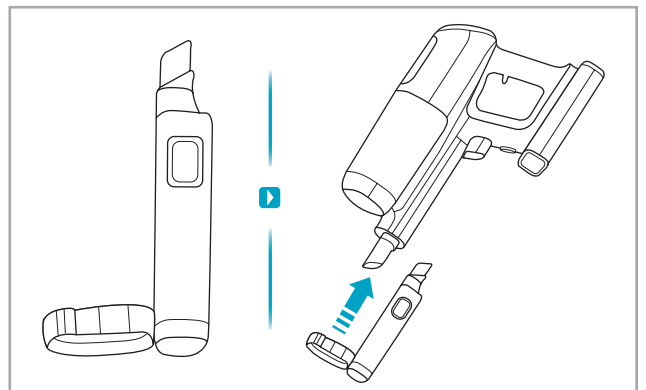

support.emea.aeg.com www.aeg.com

2.5h 100%

- 100% ⚡
- 75-100%
- 50-75%
- 25-50%
- 0%

ADC-42FMG-35 35042EPB  
ADC-42FMG-35 35042EPG

✗ ✗

✓ ✓

➔

ON  
OFF