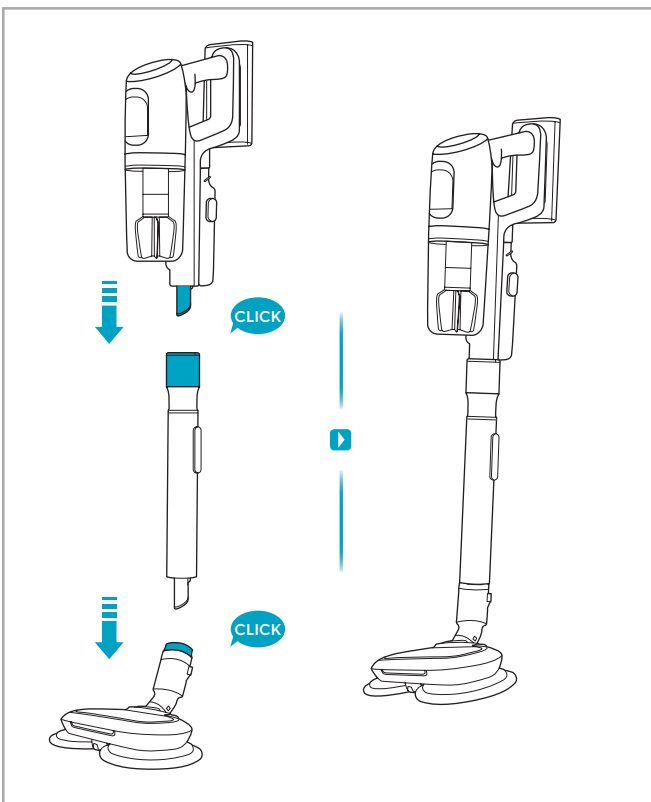

support.emea.aeg.com www.aeg.com

2.5h 100%

- 100% ⚡
- 75-100%
- 50-75%
- 25-50%
- 0%

ADC-42FMG-35 35042EPB  
ADC-42FMG-35 35042EPG

✗ ✗

✓ ✓

➔

ON  
OFF