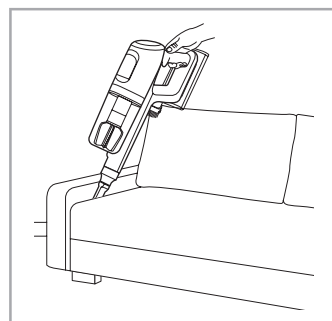

support.emea.aeg.com www.aeg.com

2.5h 100%

- 100% ⚡
- 75-100%
- 50-75%
- 25-50%
- 0%

ADC-42FMG-35 35042EPB  
ADC-42FMG-35 35042EPG

✗ ✗

✓ ✓

➔

ON  
OFF