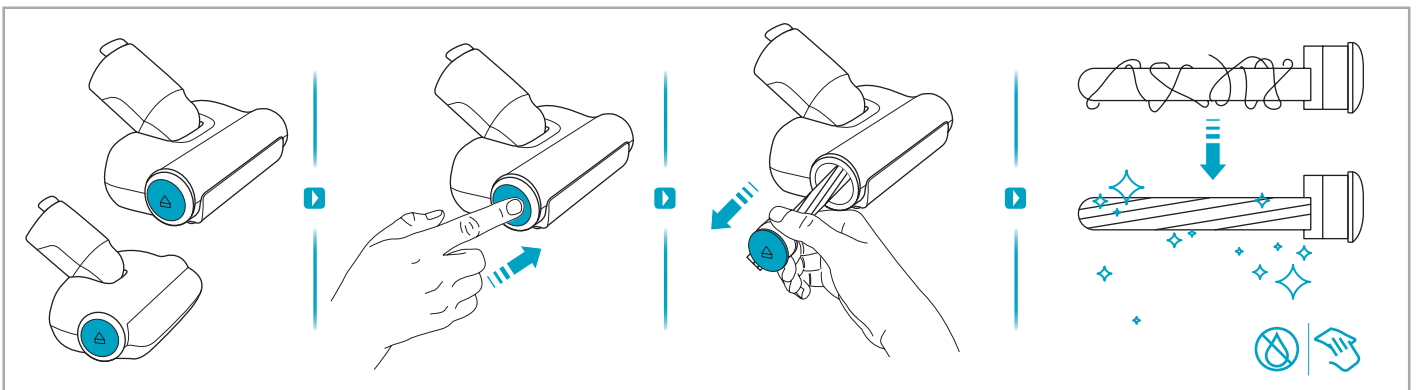

support.emea.aeg.com www.aeg.com

2.5h 100%

- 100% ⚡
- 75-100%
- 50-75%
- 25-50%
- 0%

ADC-42FMG-35 35042EPB  
ADC-42FMG-35 35042EPG

✗ ✗

✓ ✓

➔

ON  
OFF