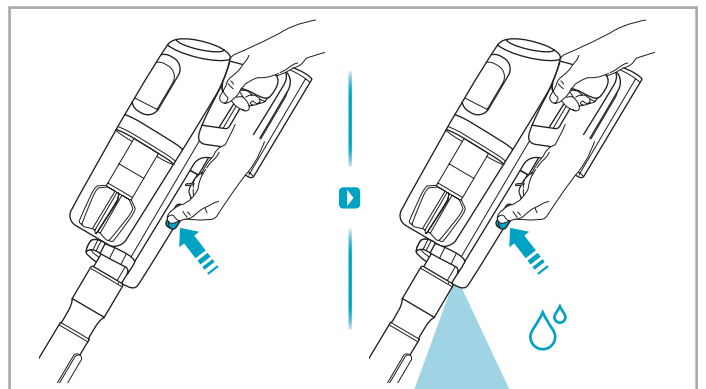

support.emea.aeg.com www.aeg.com

2.5h 100%

- 100% ⚡
- 75-100%
- 50-75%
- 25-50%
- 0%

ADC-42FMG-35 35042EPB  
ADC-42FMG-35 35042EPG

✗ ✗

✓ ✓

➔

ON  
OFF