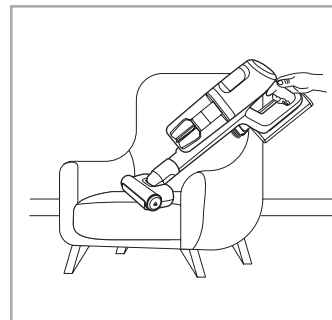

support.emea.aeg.com www.aeg.com

2.5h 100%

- 100% ⚡
- 75-100%
- 50-75%
- 25-50%
- 0%

ADC-42FMG-35 35042EPB  
ADC-42FMG-35 35042EPG

✗ ✗

✓ ✓

➔

ON  
OFF