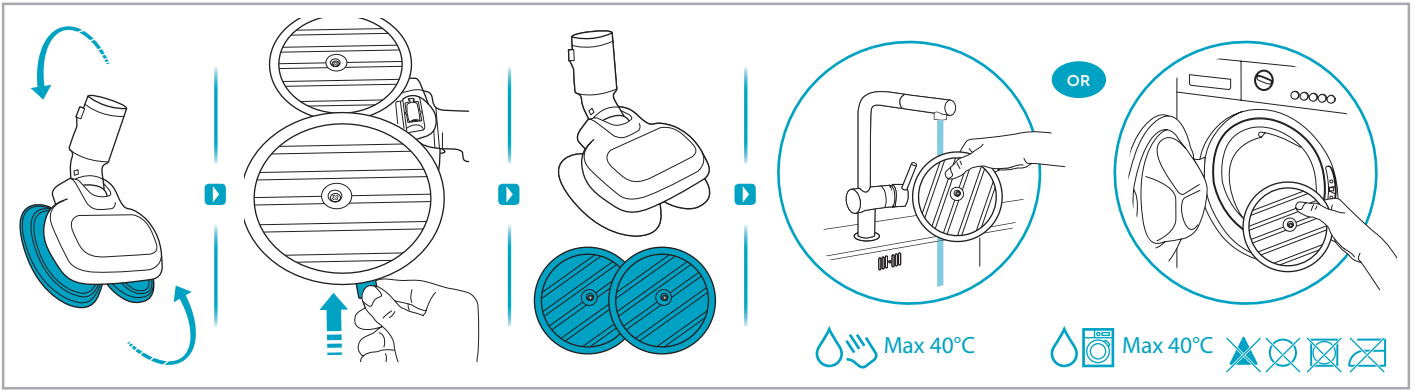

support.emea.aeg.com www.aeg.com

2.5h 100%

- 100% ⚡
- 75-100%
- 50-75%
- 25-50%
- 0%

ADC-42FMG-35 35042EPB  
ADC-42FMG-35 35042EPG

✗ ✗

✓ ✓

➔

ON  
OFF