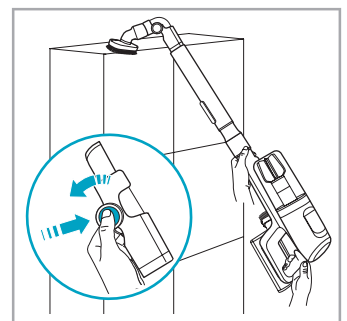

support.emea.aeg.com www.aeg.com

2.5h 100%

- 100% ⚡
- 75-100%
- 50-75%
- 25-50%
- 0%

ADC-42FMG-35 35042EPB  
ADC-42FMG-35 35042EPG

✗ ✗

✓ ✓

➔

ON  
OFF