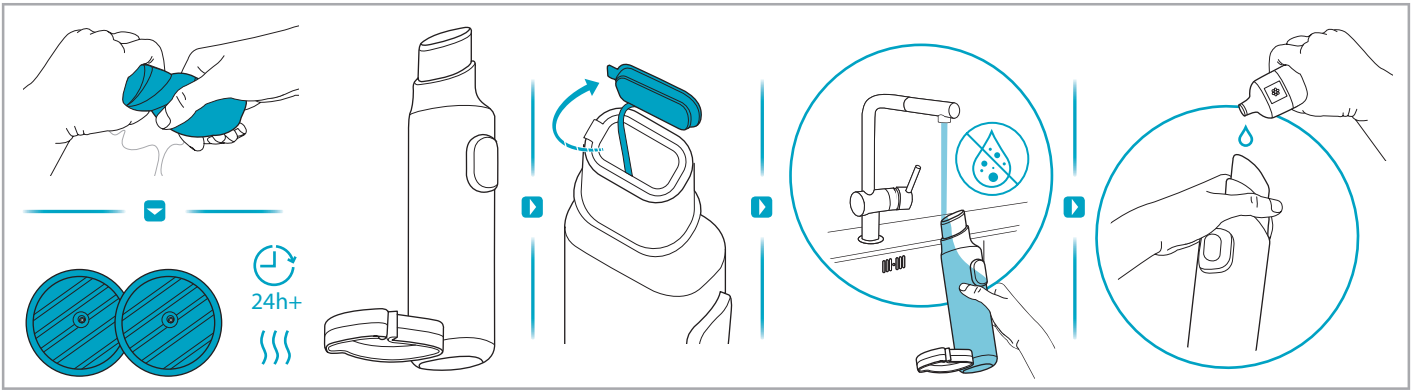

support.emea.aeg.com www.aeg.com

2.5h 100%

- 100% ⚡
- 75-100%
- 50-75%
- 25-50%
- 0%

ADC-42FMG-35 35042EPB  
ADC-42FMG-35 35042EPG

✗ ✗

✓ ✓

➔

ON  
OFF