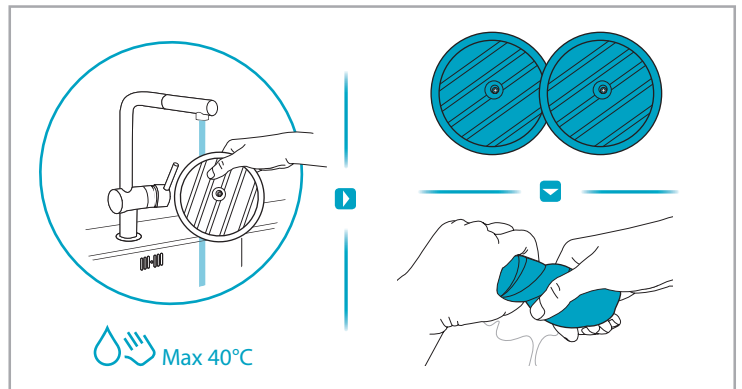

support.emea.aeg.com www.aeg.com

2.5h 100%

- 100% ⚡
- 75-100%
- 50-75%
- 25-50%
- 0%

ADC-42FMG-35 35042EPB  
ADC-42FMG-35 35042EPG

✗ ✗

✓ ✓

➔

ON  
OFF