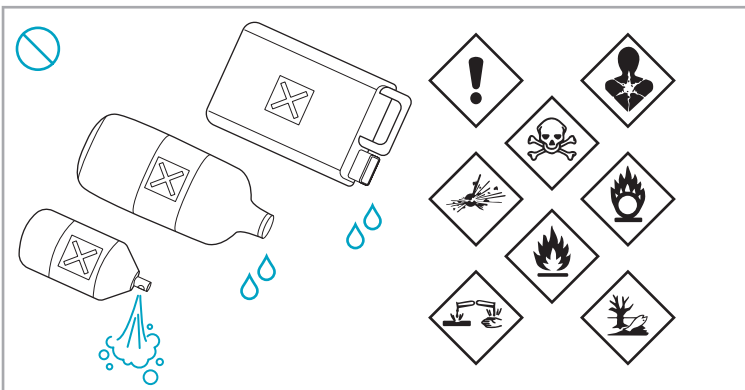

support.emea.aeg.com www.aeg.com

2.5h 100%

- 100% ⚡
- 75-100%
- 50-75%
- 25-50%
- 0%

ADC-42FMG-35 35042EPB  
ADC-42FMG-35 35042EPG

✗ ✗

✓ ✓

➔

ON  
OFF