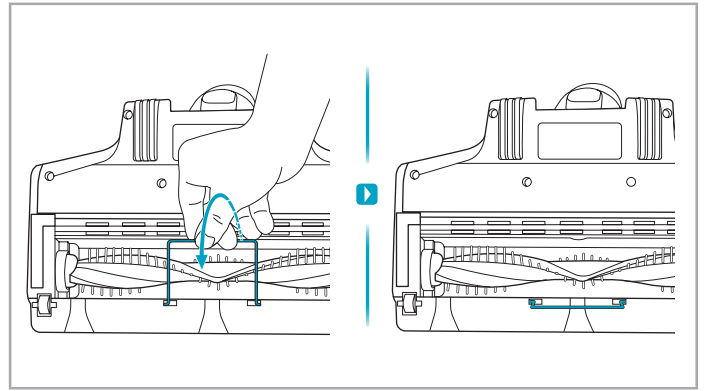

support.emea.aeg.com www.aeg.com

2.5h 100%

- 100% ⚡
- 75-100%
- 50-75%
- 25-50%
- 0%

ADC-42FMG-35 35042EPB  
ADC-42FMG-35 35042EPG

✗ ✗

✓ ✓

➔

ON  
OFF