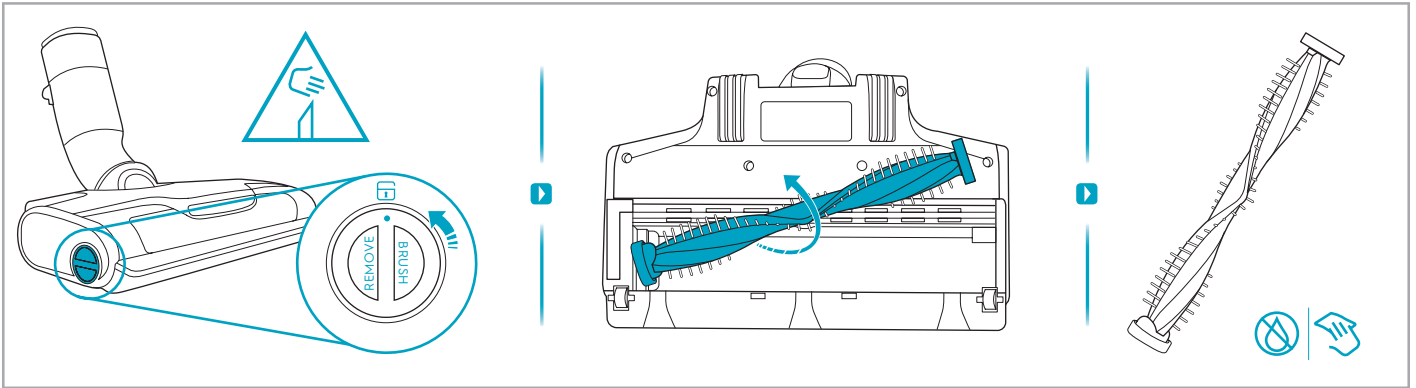

support.emea.aeg.com www.aeg.com

2.5h 100%

- 100% ⚡
- 75-100%
- 50-75%
- 25-50%
- 0%

ADC-42FMG-35 35042EPB  
ADC-42FMG-35 35042EPG

✗ ✗

✓ ✓

➔

ON  
OFF