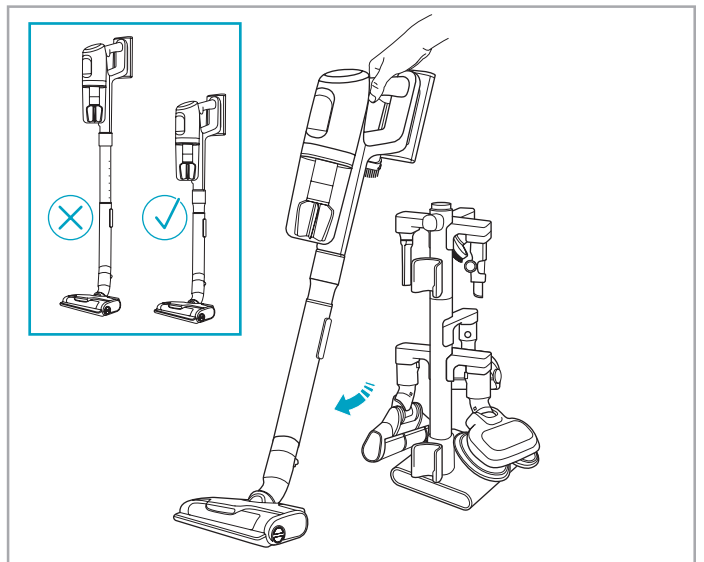

support.emea.aeg.com www.aeg.com

2.5h 100%

- 100% ⚡
- 75-100%
- 50-75%
- 25-50%
- 0%

ADC-42FMG-35 35042EPB  
ADC-42FMG-35 35042EPG

✗ ✗

✓ ✓

➔

ON  
OFF