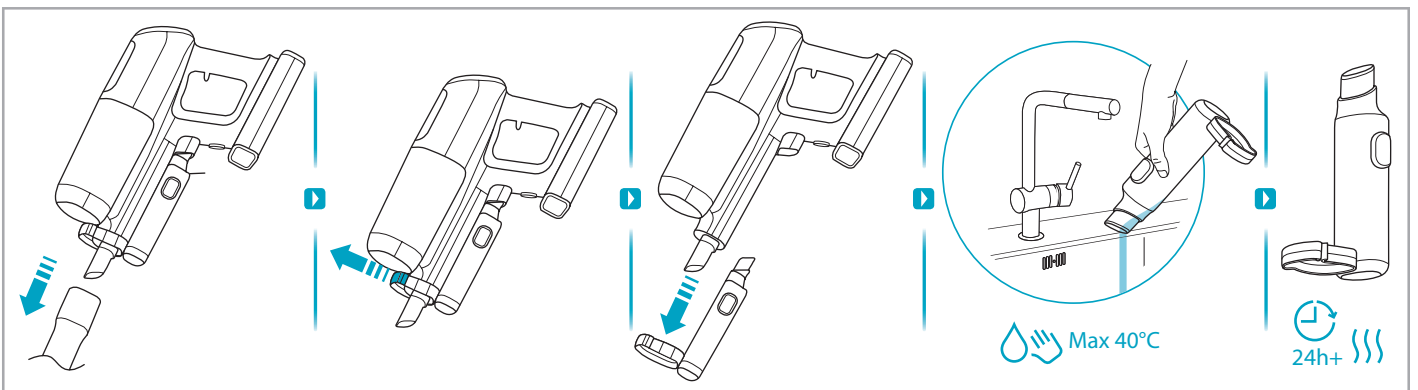

support.emea.aeg.com www.aeg.com

2.5h 100%

- 100% ⚡
- 75-100%
- 50-75%
- 25-50%
- 0%

ADC-42FMG-35 35042EPB  
ADC-42FMG-35 35042EPG

✗ ✗

✓ ✓

➔

ON  
OFF