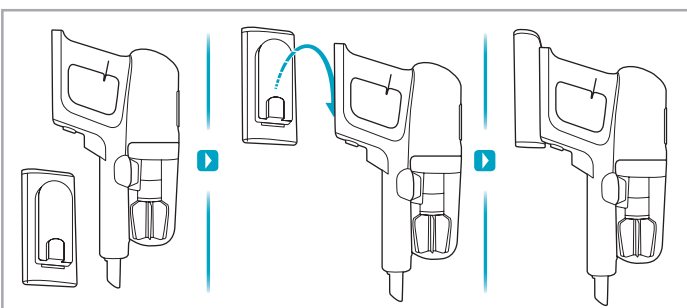

support.emea.aeg.com www.aeg.com

2.5h 100%

- 100% ⚡
- 75-100%
- 50-75%
- 25-50%
- 0%

ADC-42FMG-35 35042EPB  
ADC-42FMG-35 35042EPG

✗ ✗

✓ ✓

➔

ON  
OFF