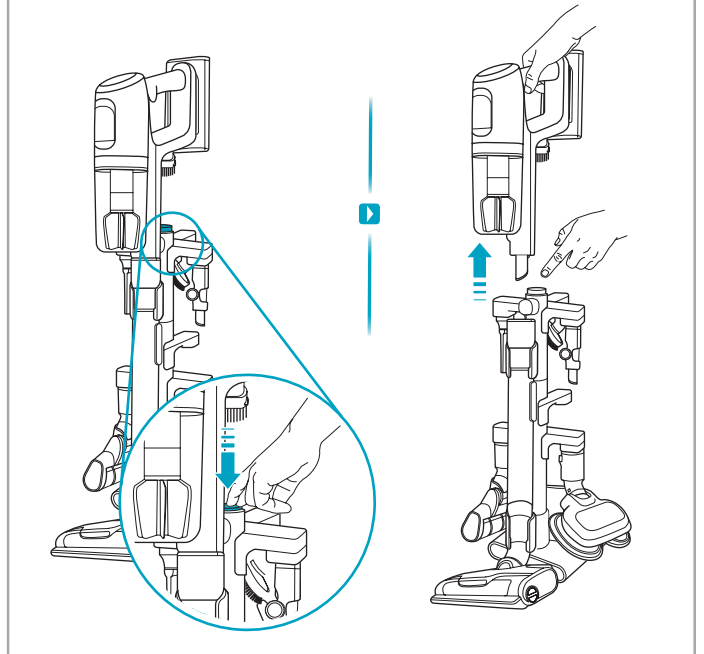

support.emea.aeg.com www.aeg.com

2.5h 100%

- 100% ⚡
- 75-100%
- 50-75%
- 25-50%
- 0%

ADC-42FMG-35 35042EPB  
ADC-42FMG-35 35042EPG

✗ ✗

✓ ✓

➔

ON  
OFF