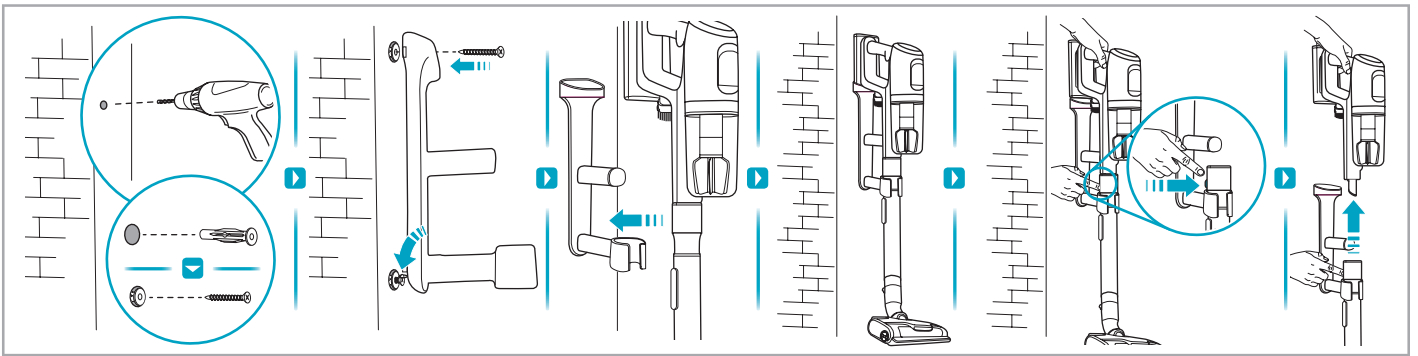

support.emea.aeg.com www.aeg.com

2.5h 100%

- 100% ⚡
- 75-100%
- 50-75%
- 25-50%
- 0%

ADC-42FMG-35 35042EPB  
ADC-42FMG-35 35042EPG

✗ ✗

✓ ✓

➔

ON  
OFF