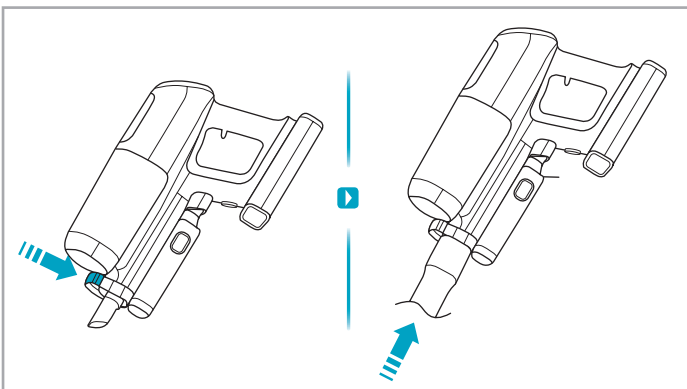

support.emea.aeg.com www.aeg.com

2.5h 100%

- 100% ⚡
- 75-100%
- 50-75%
- 25-50%
- 0%

ADC-42FMG-35 35042EPB  
ADC-42FMG-35 35042EPG

✗ ✗

✓ ✓

➔

ON  
OFF