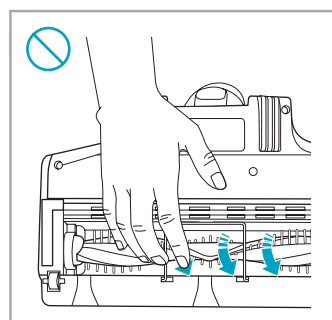

support.emea.aeg.com www.aeg.com

2.5h 100%

- 100% ⚡
- 75-100%
- 50-75%
- 25-50%
- 0%

ADC-42FMG-35 35042EPB  
ADC-42FMG-35 35042EPG

✗ ✗

✓ ✓

➔

ON  
OFF