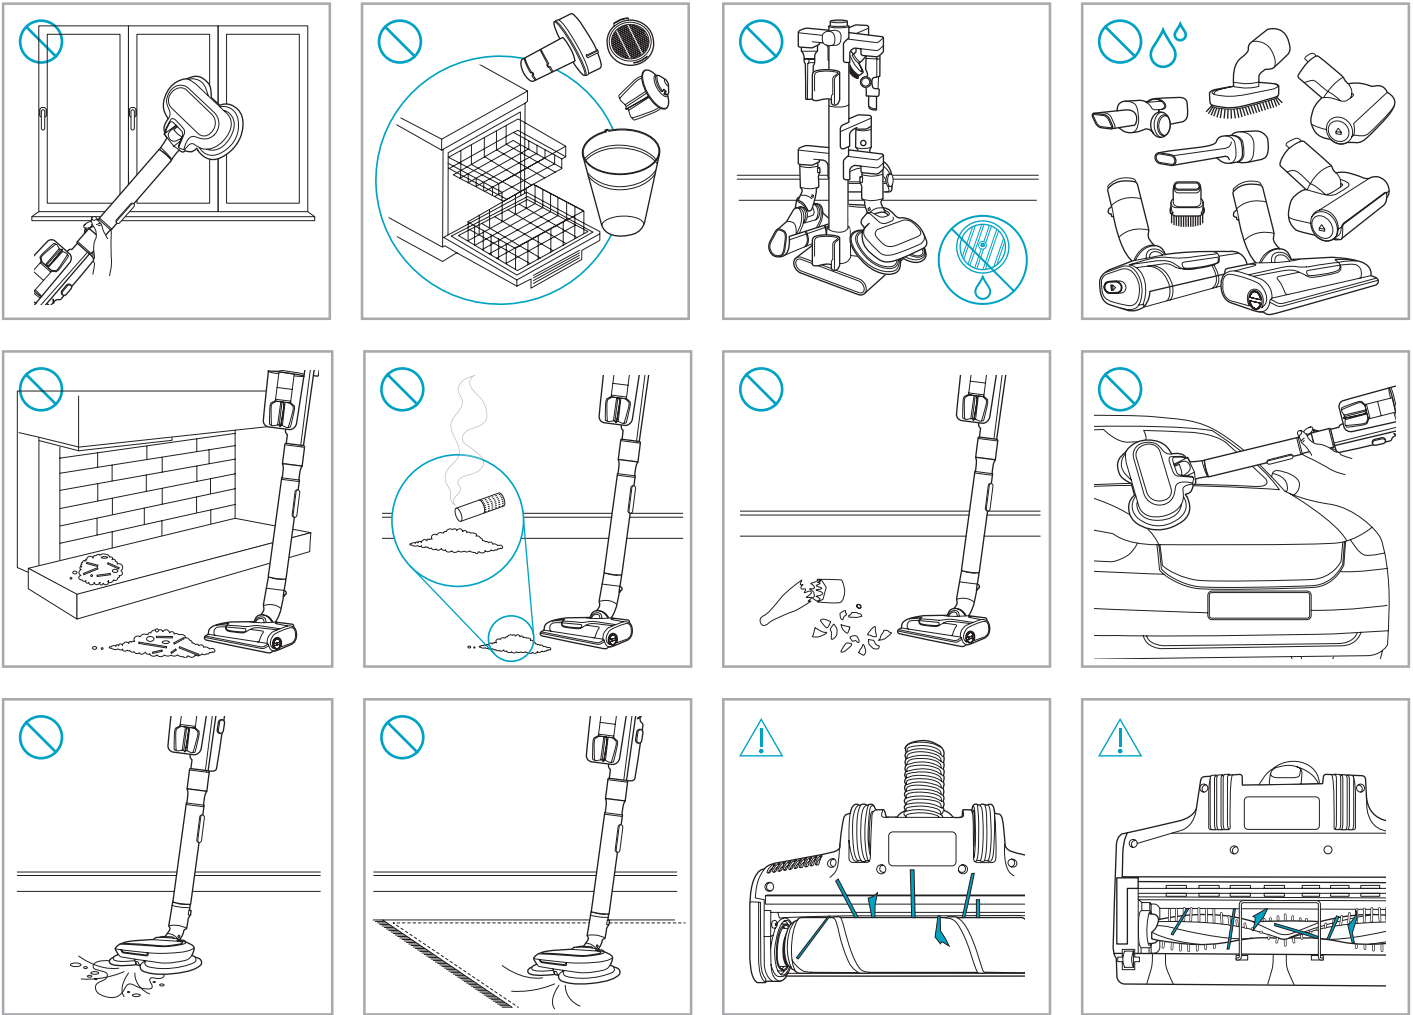

support.emea.aeg.com www.aeg.com

2.5h 100%

- 100% ⚡
- 75-100%
- 50-75%
- 25-50%
- 0%

ADC-42FMG-35 35042EPB  
ADC-42FMG-35 35042EPG

✗ ✗

✓ ✓

➔

ON  
OFF