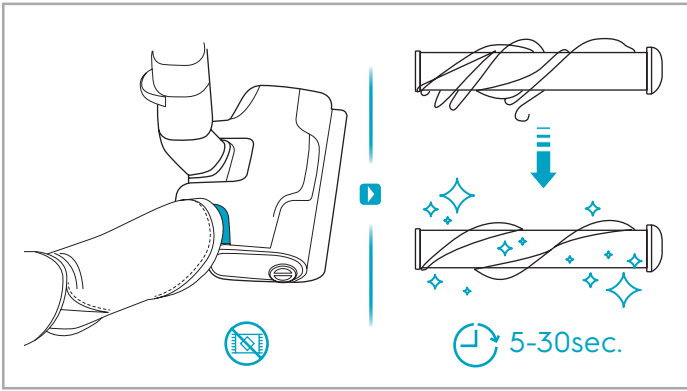

support.emea.aeg.com www.aeg.com

2.5h 100%

- 100% ⚡
- 75-100%
- 50-75%
- 25-50%
- 0%

ADC-42FMG-35 35042EPB  
ADC-42FMG-35 35042EPG

✗ ✗

✓ ✓

➔

ON  
OFF