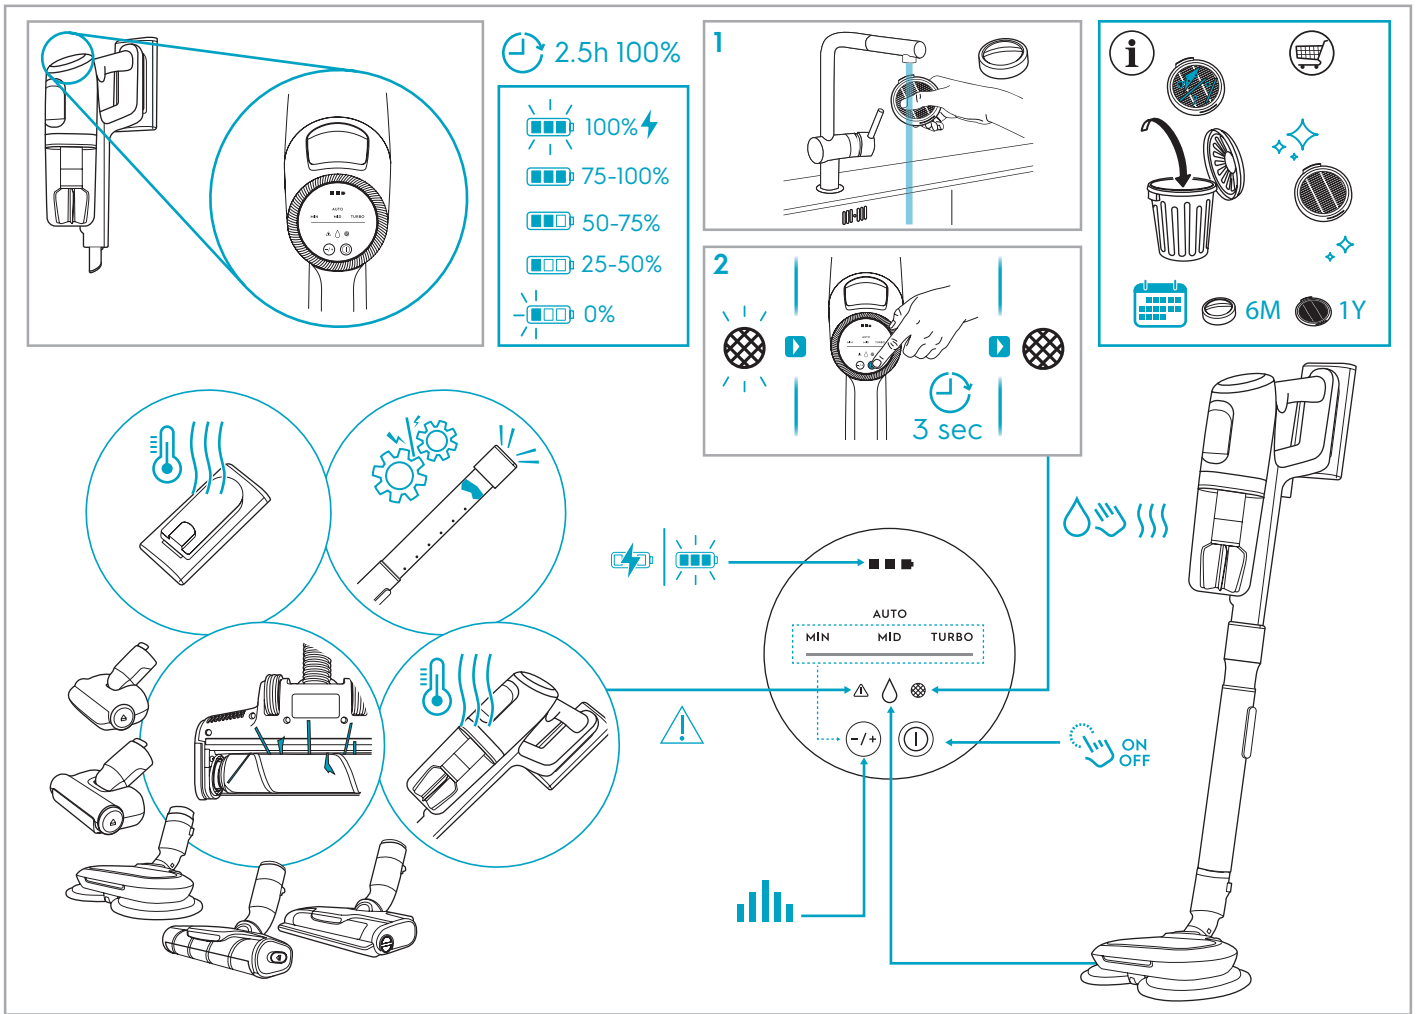

support.emea.aeg.com www.aeg.com

2.5h 100%

- 100% ⚡
- 75-100%
- 50-75%
- 25-50%
- 0%

ADC-42FMG-35 35042EPB  
ADC-42FMG-35 35042EPG

✗ ✗

✓ ✓

➔

ON  
OFF