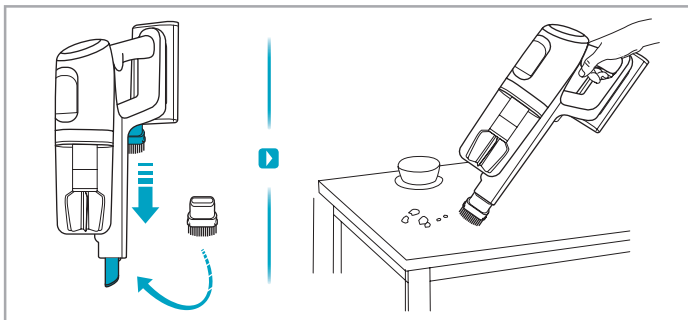

support.emea.aeg.com www.aeg.com

2.5h 100%

- 100% ⚡
- 75-100%
- 50-75%
- 25-50%
- 0%

ADC-42FMG-35 35042EPB  
ADC-42FMG-35 35042EPG

✗ ✗

✓ ✓

➔

ON  
OFF