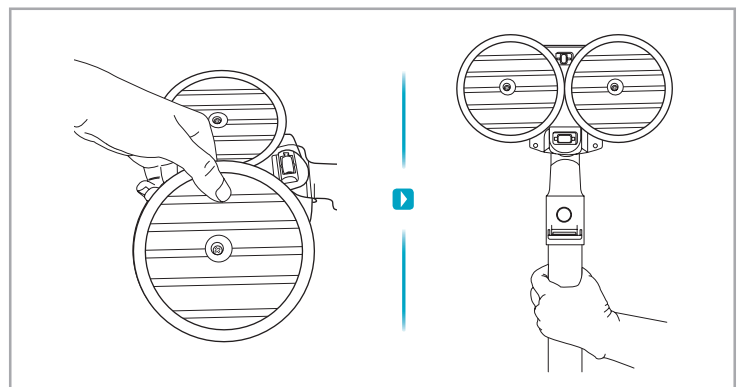

support.emea.aeg.com www.aeg.com

2.5h 100%

- 100% ⚡
- 75-100%
- 50-75%
- 25-50%
- 0%

ADC-42FMG-35 35042EPB  
ADC-42FMG-35 35042EPG

✗ ✗

✓ ✓

➔

ON  
OFF