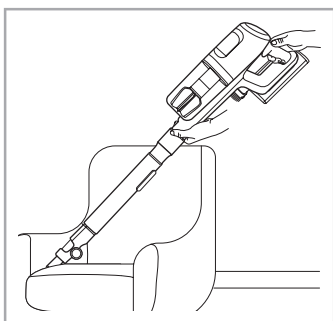

support.emea.aeg.com www.aeg.com

2.5h 100%

- 100% ⚡
- 75-100%
- 50-75%
- 25-50%
- 0%

ADC-42FMG-35 35042EPB  
ADC-42FMG-35 35042EPG

✗ ✗

✓ ✓

➔

ON  
OFF