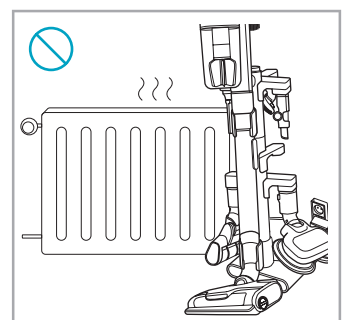

support.emea.aeg.com www.aeg.com

2.5h 100%

- 100% ⚡
- 75-100%
- 50-75%
- 25-50%
- 0%

ADC-42FMG-35 35042EPB  
ADC-42FMG-35 35042EPG

✗ ✗

✓ ✓

➔

ON  
OFF