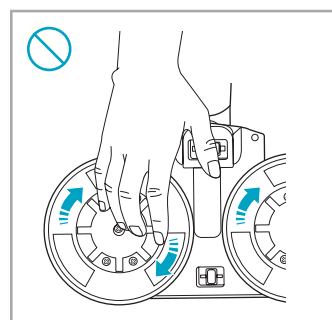

support.emea.aeg.com www.aeg.com

2.5h 100%

- 100% ⚡
- 75-100%
- 50-75%
- 25-50%
- 0%

ADC-42FMG-35 35042EPB  
ADC-42FMG-35 35042EPG

✗ ✗

✓ ✓

➔

ON  
OFF