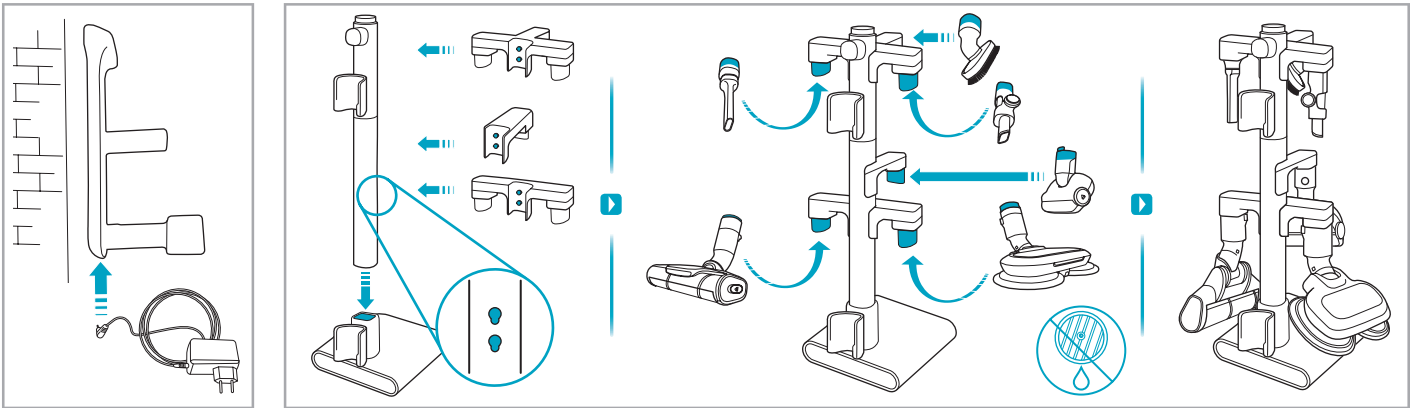

support.emea.aeg.com www.aeg.com

2.5h 100%

- 100% ⚡
- 75-100%
- 50-75%
- 25-50%
- 0%

ADC-42FMG-35 35042EPB  
ADC-42FMG-35 35042EPG

✗ ✗

✓ ✓

➔

ON  
OFF