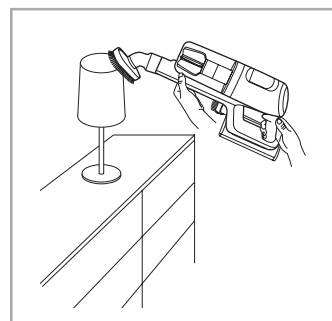

support.emea.aeg.com www.aeg.com

2.5h 100%

- 100% ⚡
- 75-100%
- 50-75%
- 25-50%
- 0%

ADC-42FMG-35 35042EPB  
ADC-42FMG-35 35042EPG

✗ ✗

✓ ✓

➔

ON  
OFF