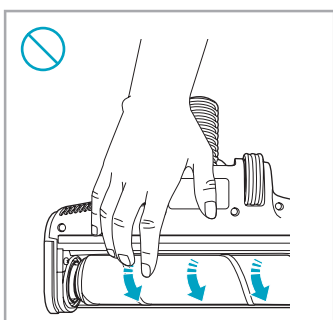

support.emea.aeg.com www.aeg.com

2.5h 100%

- 100% ⚡
- 75-100%
- 50-75%
- 25-50%
- 0%

ADC-42FMG-35 35042EPB  
ADC-42FMG-35 35042EPG

✗ ✗

✓ ✓

➔

ON  
OFF