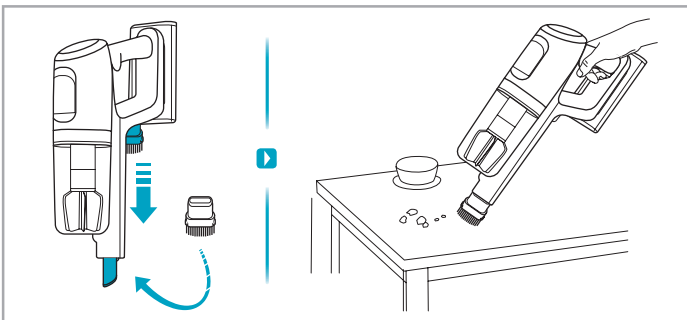

support.emea.aeg.com www.aeg.com

2.5h 100%

- 100% ⚡
- 75-100%
- 50-75%
- 25-50%
- 0%

ADC-42FMG-35 35042EPB
ADC-42FMG-35 35042EPG

✗ ✗

✓ ✓

ON
OFF

 www.shop.aeg.com