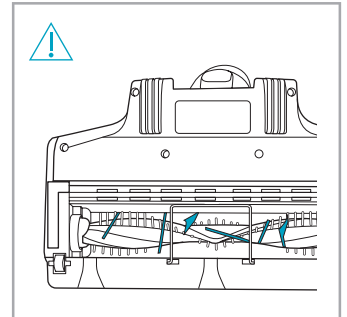

support.emea.aeg.com www.aeg.com

2.5h 100%

- 100% ⚡
- 75-100%
- 50-75%
- 25-50%
- 0%

ADC-42FMG-35 35042EPB
ADC-42FMG-35 35042EPG

✗ ✗

✓ ✓

ON
OFF

 www.shop.aeg.com