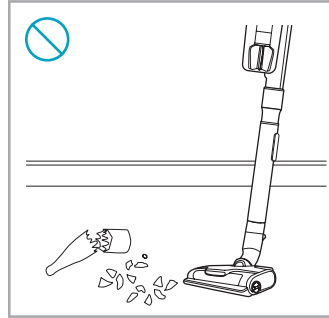

support.emea.aeg.com www.aeg.com

2.5h 100%

- 100% ⚡
- 75-100%
- 50-75%
- 25-50%
- 0%

ADC-42FMG-35 35042EPB
ADC-42FMG-35 35042EPG

✗ ✗

✓ ✓

ON
OFF

 www.shop.aeg.com