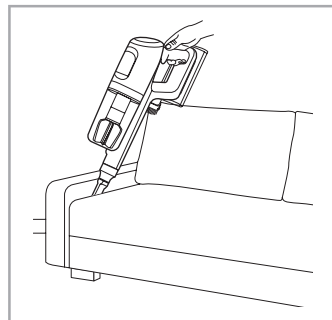

support.emea.aeg.com www.aeg.com

2.5h 100%

- 100% ⚡
- 75-100%
- 50-75%
- 25-50%
- 0%

ADC-42FMG-35 35042EPB
ADC-42FMG-35 35042EPG

✗ ✗

✓ ✓

ON
OFF

 www.shop.aeg.com