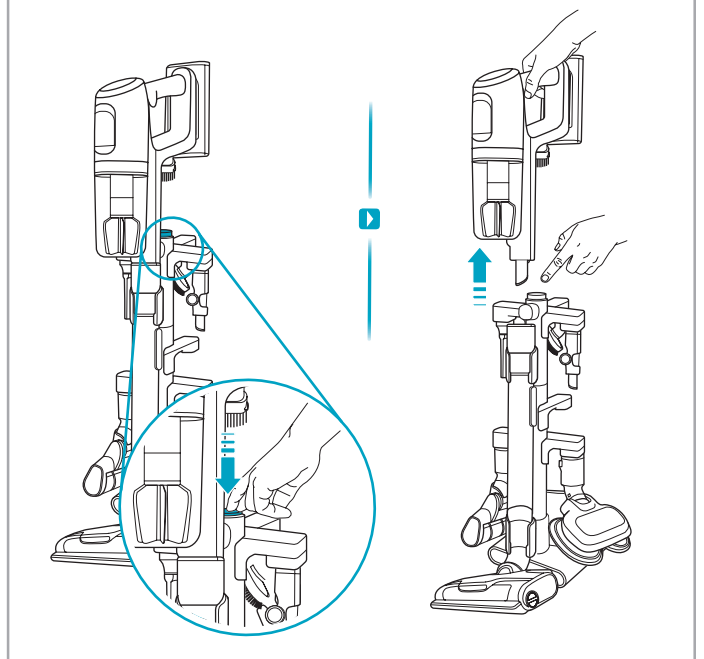

support.emea.aeg.com www.aeg.com

2.5h 100%

- 100% ⚡
- 75-100%
- 50-75%
- 25-50%
- 0%

ADC-42FMG-35 35042EPB
ADC-42FMG-35 35042EPG

✗ ✗

✓ ✓

ON
OFF

 www.shop.aeg.com