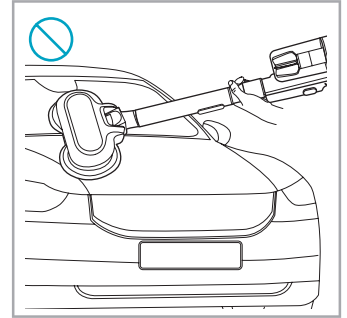

support.emea.aeg.com www.aeg.com

2.5h 100%

- 100% ⚡
- 75-100%
- 50-75%
- 25-50%
- 0%

ADC-42FMG-35 35042EPB
ADC-42FMG-35 35042EPG

✗ ✗

✓ ✓

ON
OFF

 www.shop.aeg.com