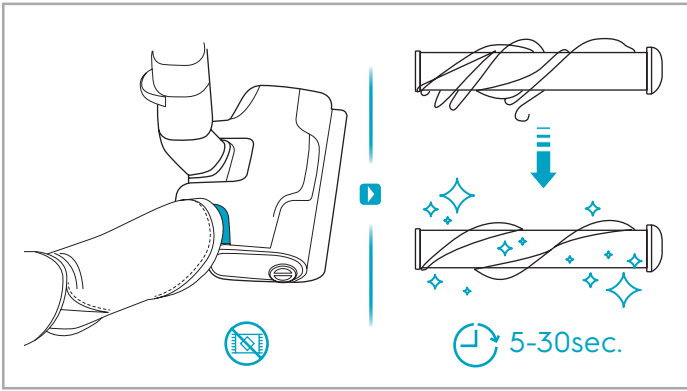

support.emea.aeg.com www.aeg.com

2.5h 100%

- 100% ⚡
- 75-100%
- 50-75%
- 25-50%
- 0%

ADC-42FMG-35 35042EPB
ADC-42FMG-35 35042EPG

✗ ✗

✓ ✓

ON
OFF

 www.shop.aeg.com