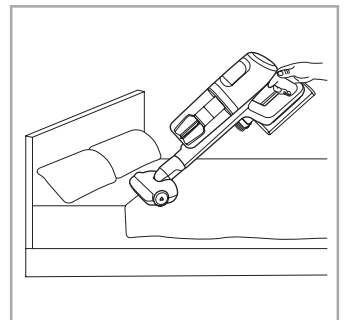

support.emea.aeg.com www.aeg.com

2.5h 100%

- 100% ⚡
- 75-100%
- 50-75%
- 25-50%
- 0%

ADC-42FMG-35 35042EPB
ADC-42FMG-35 35042EPG

✗ ✗

✓ ✓

ON
OFF

 www.shop.aeg.com