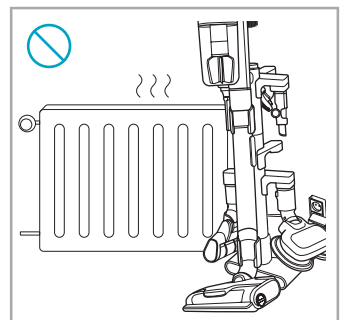

support.emea.aeg.com www.aeg.com

2.5h 100%

- 100% ⚡
- 75-100%
- 50-75%
- 25-50%
- 0%

ADC-42FMG-35 35042EPB
ADC-42FMG-35 35042EPG

✗ ✗

✓ ✓

ON
OFF

 www.shop.aeg.com