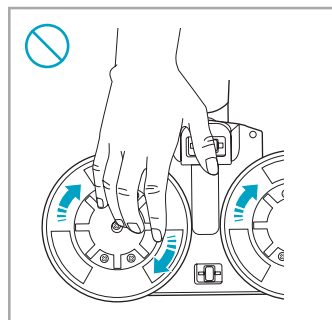

support.emea.aeg.com www.aeg.com

2.5h 100%

- 100% ⚡
- 75-100%
- 50-75%
- 25-50%
- 0%

ADC-42FMG-35 35042EPB
ADC-42FMG-35 35042EPG

✗ ✗

✓ ✓

ON
OFF

 www.shop.aeg.com