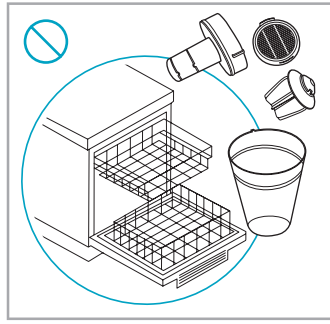

support.emea.aeg.com www.aeg.com

2.5h 100%

- 100% ⚡
- 75-100%
- 50-75%
- 25-50%
- 0%

ADC-42FMG-35 35042EPB
ADC-42FMG-35 35042EPG

✗ ✗

✓ ✓

ON
OFF

 www.shop.aeg.com