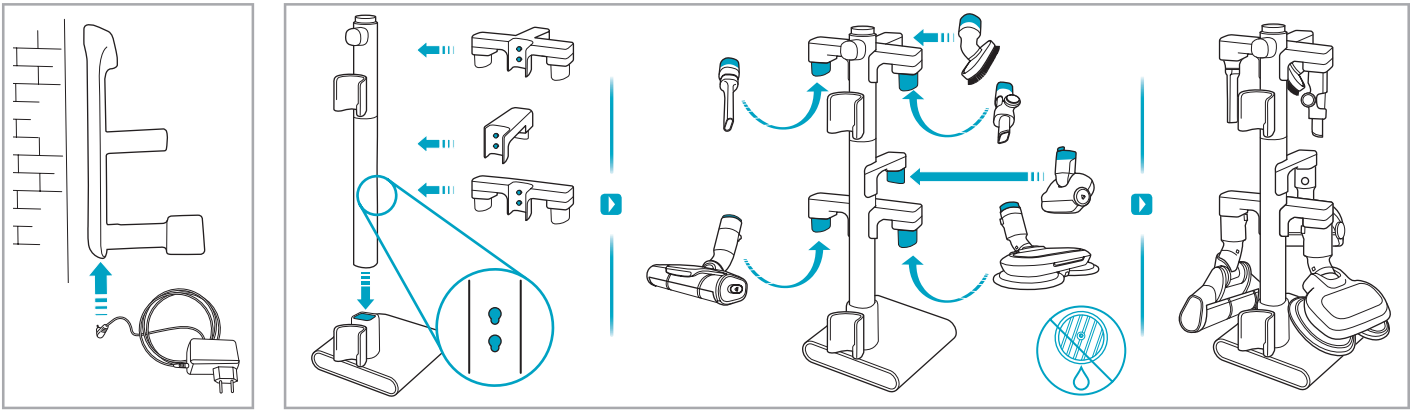

support.emea.aeg.com www.aeg.com

2.5h 100%

- 100% ⚡
- 75-100%
- 50-75%
- 25-50%
- 0%

ADC-42FMG-35 35042EPB
ADC-42FMG-35 35042EPG

✗ ✗

✓ ✓

ON
OFF

 www.shop.aeg.com