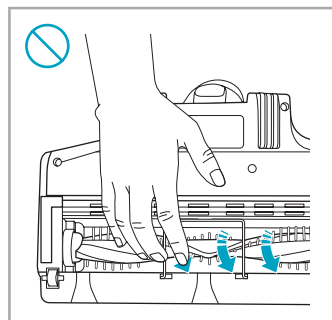

support.emea.aeg.com www.aeg.com

2.5h 100%

- 100% ⚡
- 75-100%
- 50-75%
- 25-50%
- 0%

ADC-42FMG-35 35042EPB
ADC-42FMG-35 35042EPG

✗ ✗

✓ ✓

ON
OFF

 www.shop.aeg.com