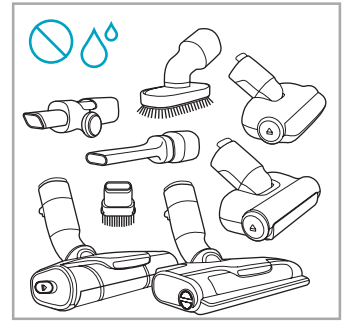

support.emea.aeg.com www.aeg.com

2.5h 100%

- 100% ⚡
- 75-100%
- 50-75%
- 25-50%
- 0%

ADC-42FMG-35 35042EPB
ADC-42FMG-35 35042EPG

✗ ✗

✓ ✓

ON
OFF

 www.shop.aeg.com