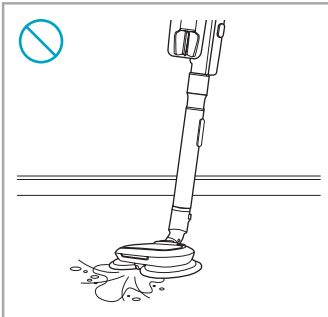

support.emea.aeg.com www.aeg.com

2.5h 100%

- 100% ⚡
- 75-100%
- 50-75%
- 25-50%
- 0%

ADC-42FMG-35 35042EPB
ADC-42FMG-35 35042EPG

✗ ✗

✓ ✓

ON
OFF

 www.shop.aeg.com