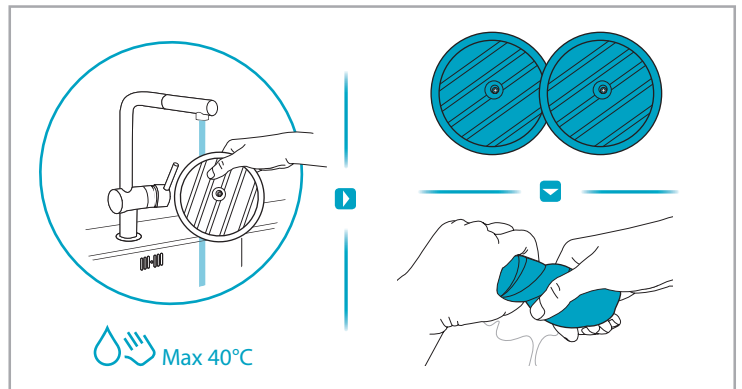

support.emea.aeg.com www.aeg.com

2.5h 100%

- 100% ⚡
- 75-100%
- 50-75%
- 25-50%
- 0%

ADC-42FMG-35 35042EPB
ADC-42FMG-35 35042EPG

✗ ✗

✓ ✓

ON
OFF

 www.shop.aeg.com