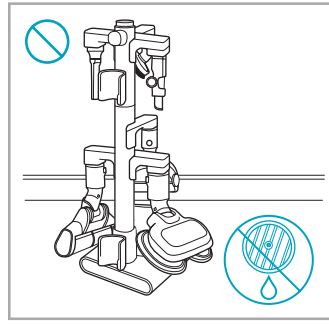

support.emea.aeg.com www.aeg.com

2.5h 100%

- 100% ⚡
- 75-100%
- 50-75%
- 25-50%
- 0%

ADC-42FMG-35 35042EPB
ADC-42FMG-35 35042EPG

✗ ✗

✓ ✓

ON
OFF

 www.shop.aeg.com