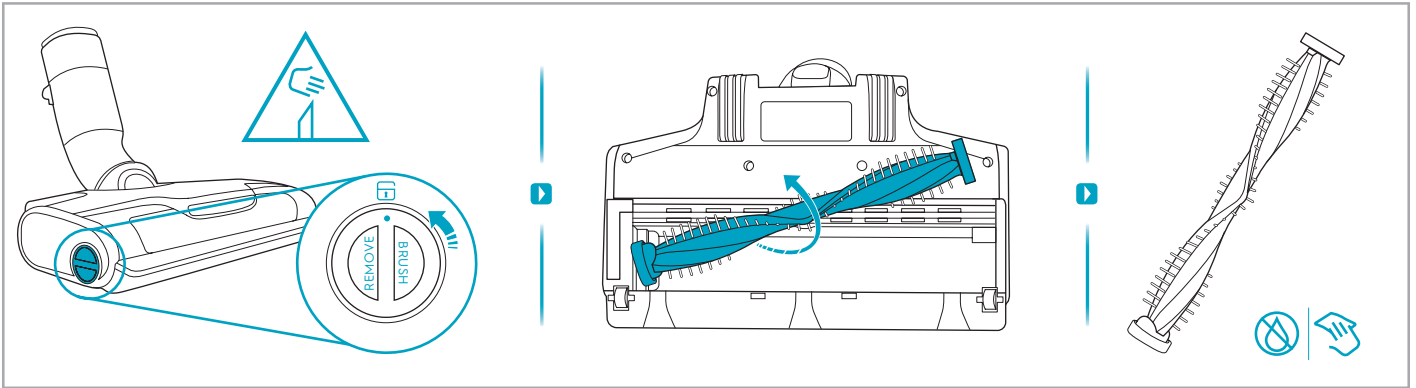

support.emea.aeg.com www.aeg.com

2.5h 100%

- 100% ⚡
- 75-100%
- 50-75%
- 25-50%
- 0%

ADC-42FMG-35 35042EPB
ADC-42FMG-35 35042EPG

✗ ✗

✓ ✓

ON
OFF

 www.shop.aeg.com