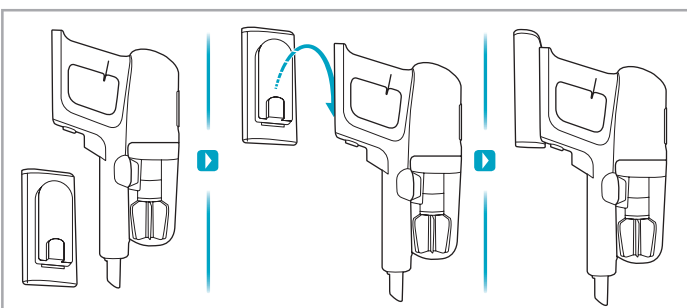

support.emea.aeg.com www.aeg.com

2.5h 100%

- 100% ⚡
- 75-100%
- 50-75%
- 25-50%
- 0%

ADC-42FMG-35 35042EPB
ADC-42FMG-35 35042EPG

✗ ✗

✓ ✓

ON
OFF

 www.shop.aeg.com