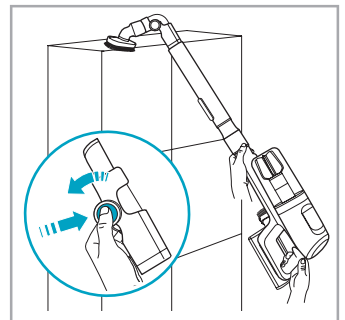

support.emea.aeg.com www.aeg.com

2.5h 100%

- 100% ⚡
- 75-100%
- 50-75%
- 25-50%
- 0%

ADC-42FMG-35 35042EPB
ADC-42FMG-35 35042EPG

✗ ✗

✓ ✓

ON
OFF

 www.shop.aeg.com