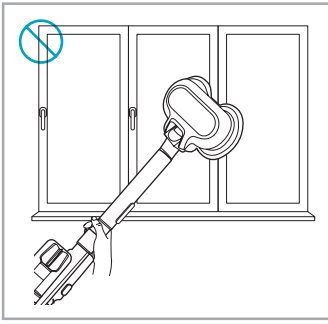

support.emea.aeg.com www.aeg.com

2.5h 100%

- 100% ⚡
- 75-100%
- 50-75%
- 25-50%
- 0%

ADC-42FMG-35 35042EPB
ADC-42FMG-35 35042EPG

✗ ✗

✓ ✓

ON
OFF

 www.shop.aeg.com