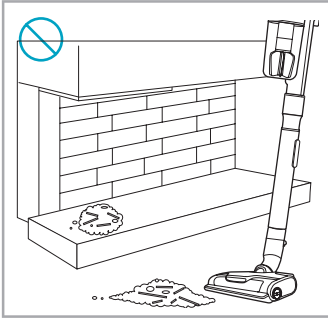

support.emea.aeg.com www.aeg.com

2.5h 100%

- 100% ⚡
- 75-100%
- 50-75%
- 25-50%
- 0%

ADC-42FMG-35 35042EPB
ADC-42FMG-35 35042EPG

✗ ✗

✓ ✓

ON
OFF

 www.shop.aeg.com