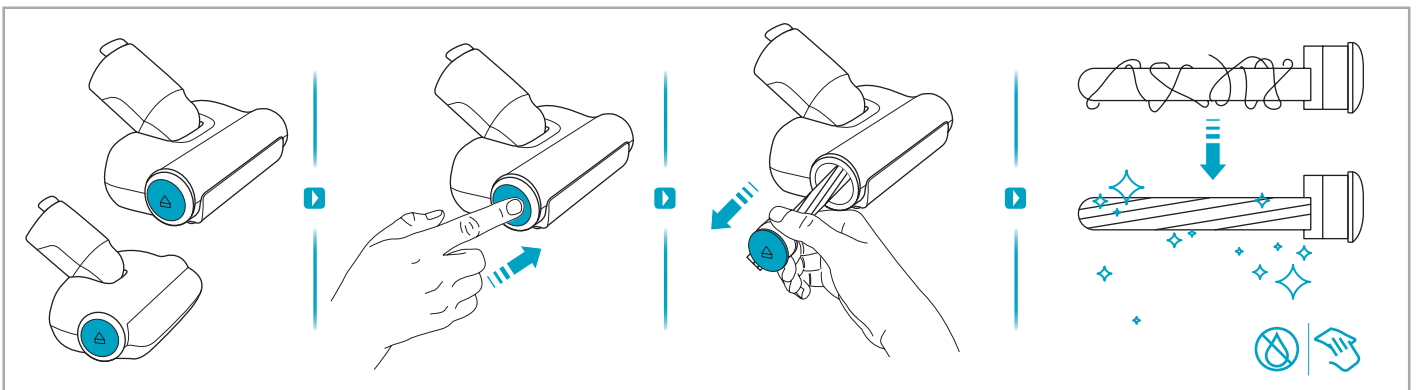

support.emea.aeg.com www.aeg.com

2.5h 100%

- 100% ⚡
- 75-100%
- 50-75%
- 25-50%
- 0%

ADC-42FMG-35 35042EPB
ADC-42FMG-35 35042EPG

✗ ✗

✓ ✓

ON
OFF

 www.shop.aeg.com