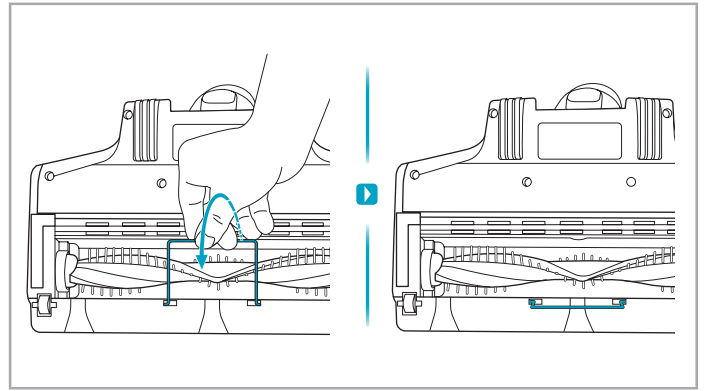

support.emea.aeg.com www.aeg.com

2.5h 100%

- 100% ⚡
- 75-100%
- 50-75%
- 25-50%
- 0%

ADC-42FMG-35 35042EPB
ADC-42FMG-35 35042EPG

✗ ✗

✓ ✓

ON
OFF

 www.shop.aeg.com