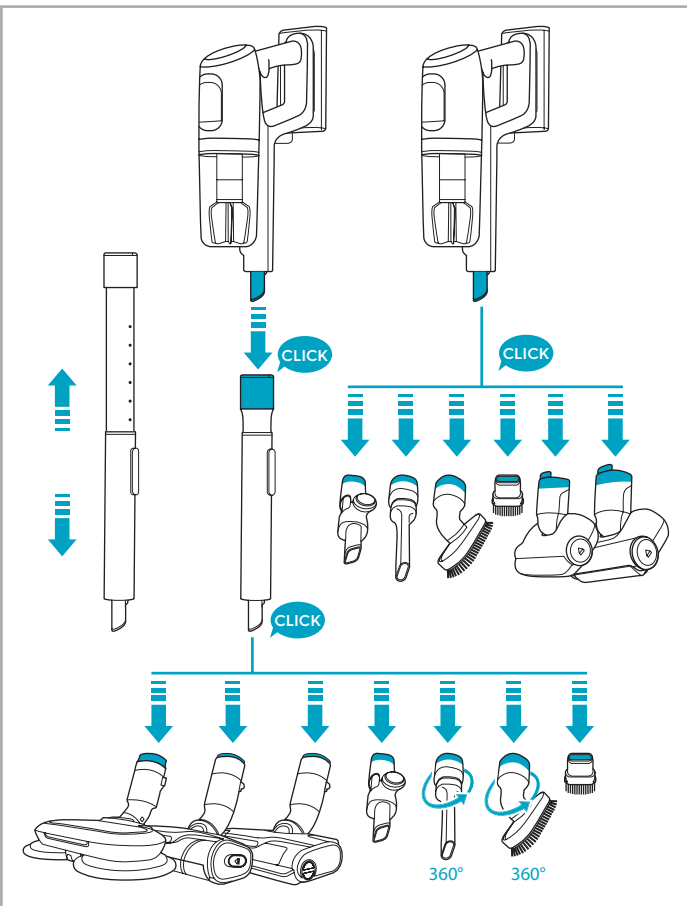

support.emea.aeg.com www.aeg.com

2.5h 100%

- 100% ⚡
- 75-100%
- 50-75%
- 25-50%
- 0%

ADC-42FMG-35 35042EPB
ADC-42FMG-35 35042EPG

✗ ✗

✓ ✓

ON
OFF

 www.shop.aeg.com