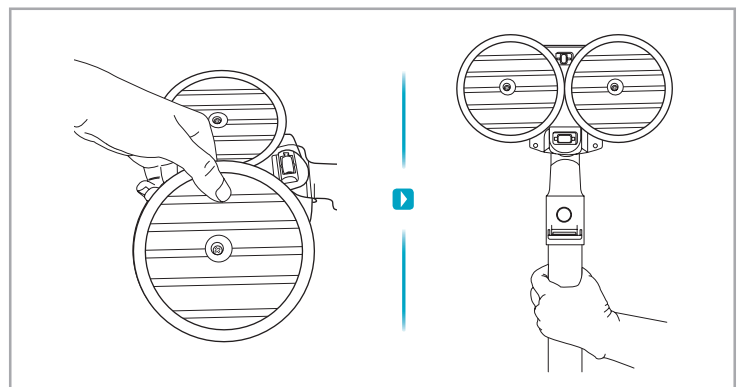

support.emea.aeg.com www.aeg.com

2.5h 100%

- 100% ⚡
- 75-100%
- 50-75%
- 25-50%
- 0%

ADC-42FMG-35 35042EPB
ADC-42FMG-35 35042EPG

✗ ✗

✓ ✓

ON
OFF

 www.shop.aeg.com