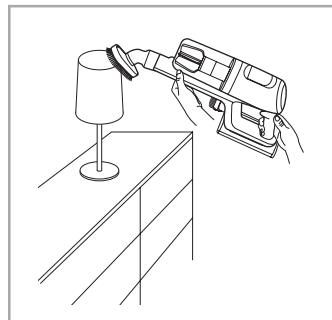

support.emea.aeg.com www.aeg.com

2.5h 100%

- 100% ⚡
- 75-100%
- 50-75%
- 25-50%
- 0%

ADC-42FMG-35 35042EPB
ADC-42FMG-35 35042EPG

✗ ✗

✓ ✓

ON
OFF

 www.shop.aeg.com