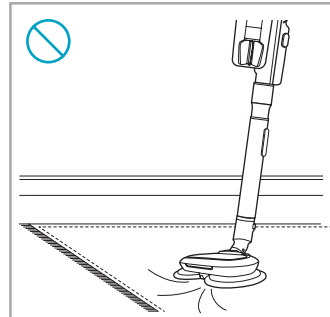

support.emea.aeg.com www.aeg.com

2.5h 100%

- 100% ⚡
- 75-100%
- 50-75%
- 25-50%
- 0%

ADC-42FMG-35 35042EPB
ADC-42FMG-35 35042EPG

✗ ✗

✓ ✓

ON
OFF

 www.shop.aeg.com