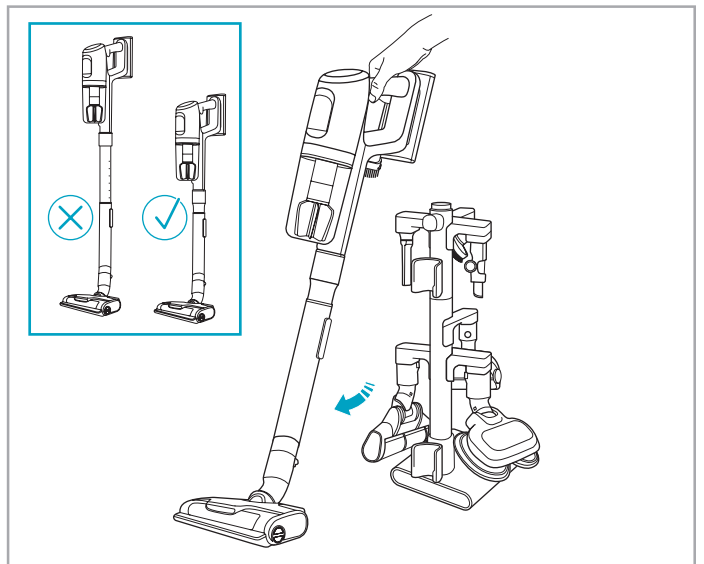

support.emea.aeg.com www.aeg.com

2.5h 100%

- 100% ⚡
- 75-100%
- 50-75%
- 25-50%
- 0%

ADC-42FMG-35 35042EPB
ADC-42FMG-35 35042EPG

✗ ✗

✓ ✓

ON
OFF

 www.shop.aeg.com