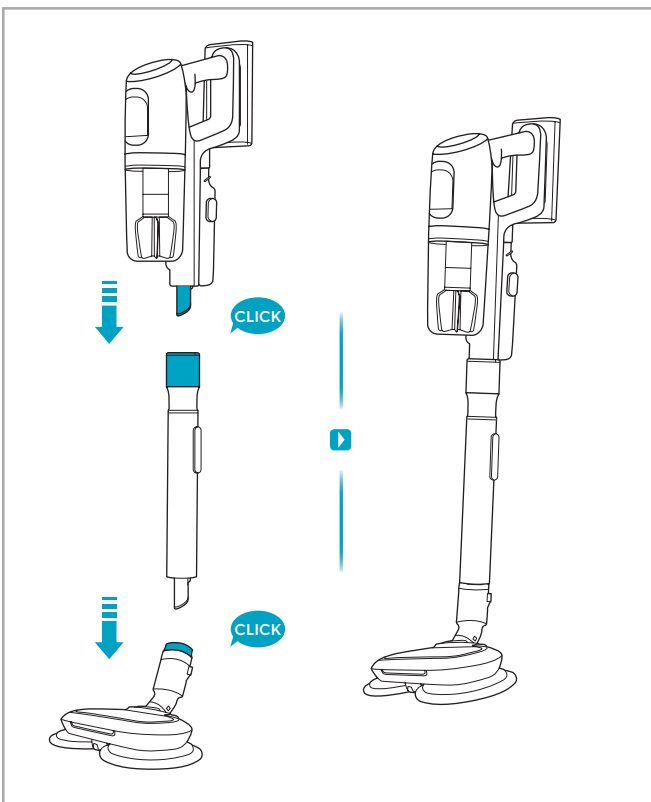

support.emea.aeg.com www.aeg.com

2.5h 100%

- 100% ⚡
- 75-100%
- 50-75%
- 25-50%
- 0%

ADC-42FMG-35 35042EPB
ADC-42FMG-35 35042EPG

✗ ✗

✓ ✓

ON
OFF

 www.shop.aeg.com