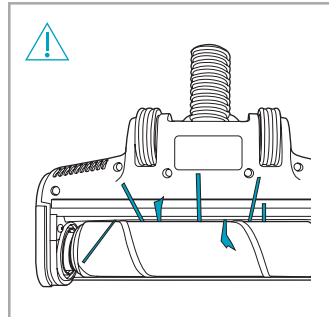

support.emea.aeg.com www.aeg.com

2.5h 100%

- 100% ⚡
- 75-100%
- 50-75%
- 25-50%
- 0%

ADC-42FMG-35 35042EPB
ADC-42FMG-35 35042EPG

✗ ✗

✓ ✓

ON
OFF

 www.shop.aeg.com