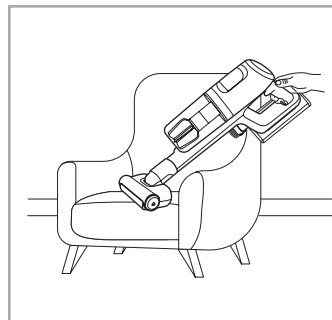

support.emea.aeg.com www.aeg.com

2.5h 100%

- 100% ⚡
- 75-100%
- 50-75%
- 25-50%
- 0%

ADC-42FMG-35 35042EPB
ADC-42FMG-35 35042EPG

✗ ✗

✓ ✓

ON
OFF

 www.shop.aeg.com