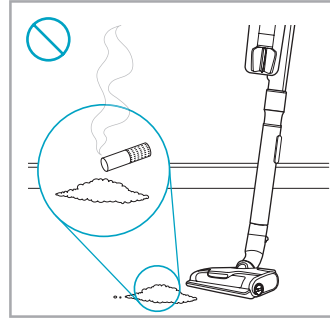

support.emea.aeg.com www.aeg.com

2.5h 100%

- 100% ⚡
- 75-100%
- 50-75%
- 25-50%
- 0%

ADC-42FMG-35 35042EPB
ADC-42FMG-35 35042EPG

✗ ✗

✓ ✓

ON
OFF

 www.shop.aeg.com