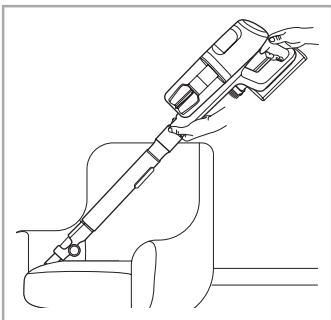

support.emea.aeg.com www.aeg.com

2.5h 100%

- 100% ⚡
- 75-100%
- 50-75%
- 25-50%
- 0%

ADC-42FMG-35 35042EPB
ADC-42FMG-35 35042EPG

✗ ✗

✓ ✓

ON
OFF

 www.shop.aeg.com