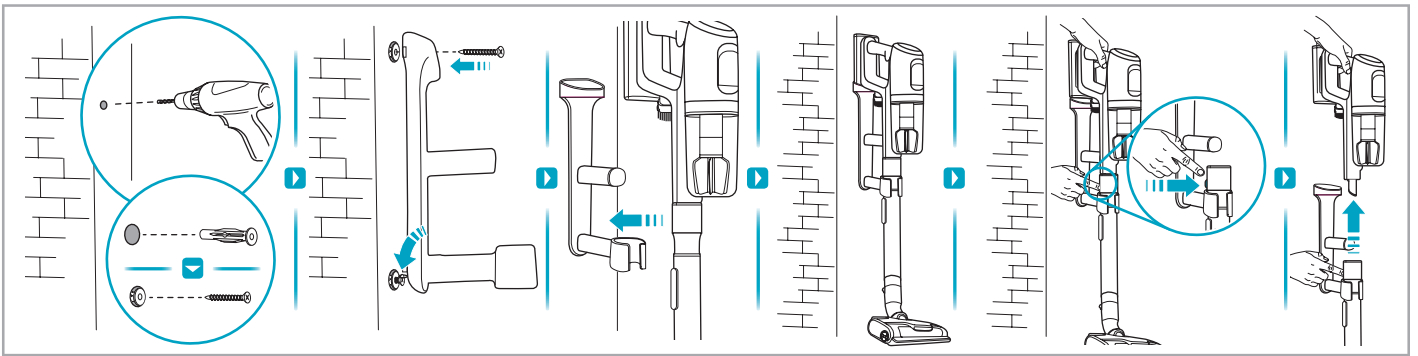

support.emea.aeg.com www.aeg.com

2.5h 100%

- 100% ⚡
- 75-100%
- 50-75%
- 25-50%
- 0%

ADC-42FMG-35 35042EPB
ADC-42FMG-35 35042EPG

✗ ✗

✓ ✓

ON
OFF

 www.shop.aeg.com