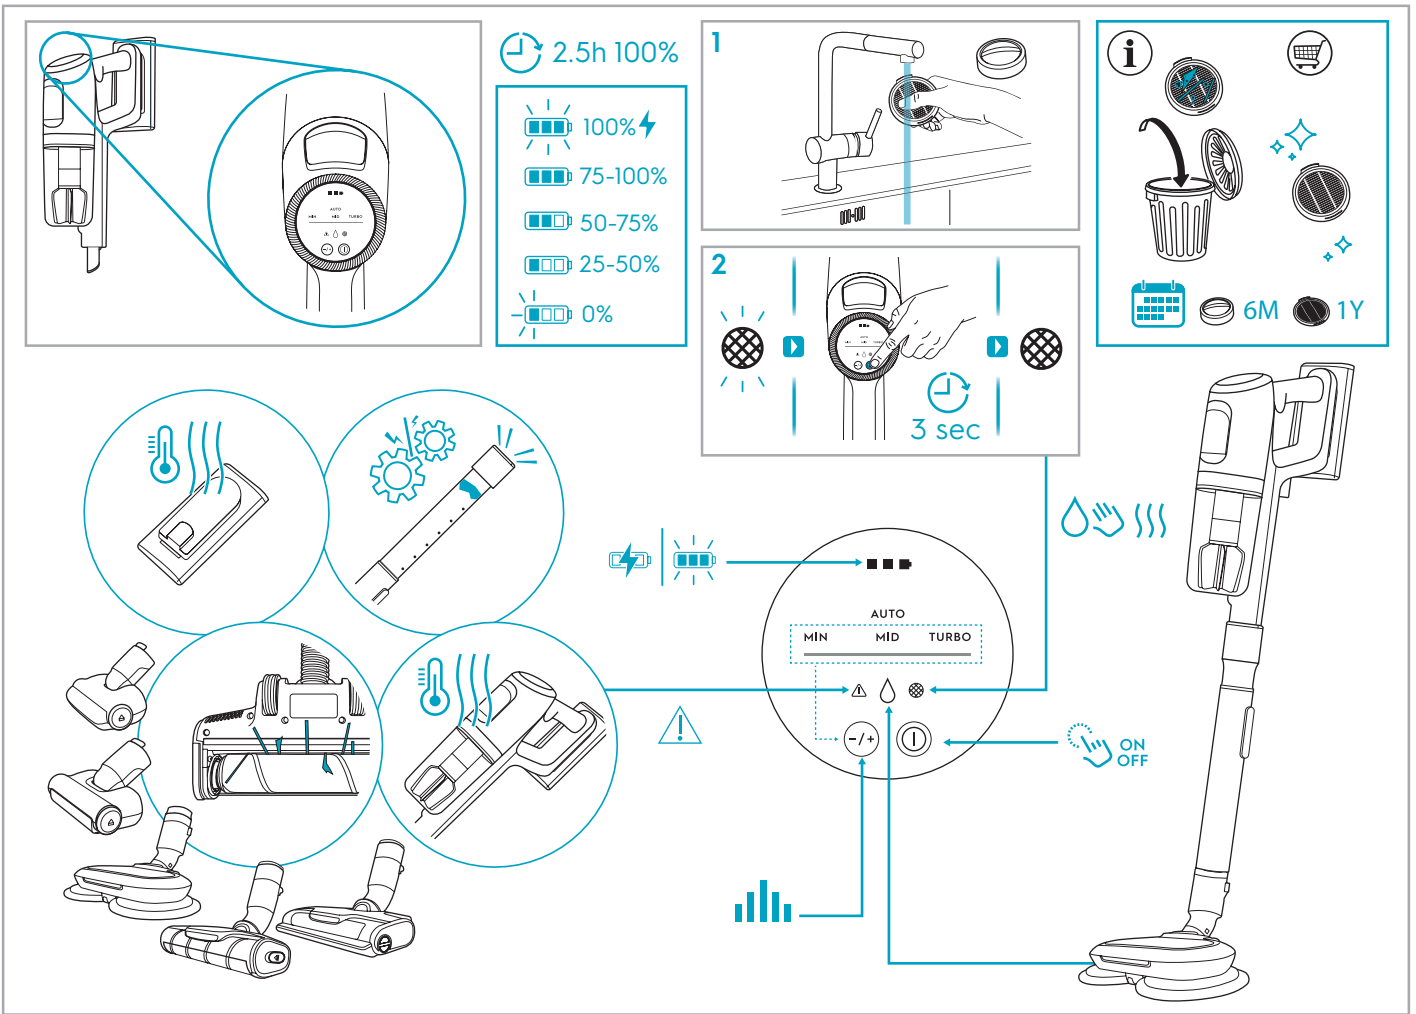

support.emea.aeg.com www.aeg.com

2.5h 100%

- 100% ⚡
- 75-100%
- 50-75%
- 25-50%
- 0%

ADC-42FMG-35 35042EPB
ADC-42FMG-35 35042EPG

✗ ✗

✓ ✓

ON
OFF

 www.shop.aeg.com