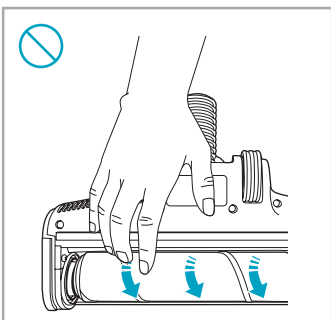

support.emea.aeg.com www.aeg.com

2.5h 100%

- 100% ⚡
- 75-100%
- 50-75%
- 25-50%
- 0%

ADC-42FMG-35 35042EPB
ADC-42FMG-35 35042EPG

✗ ✗

✓ ✓

ON
OFF

 www.shop.aeg.com