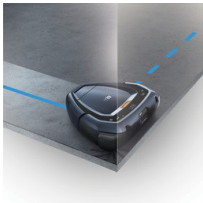

Cuts no corners

Cleans every corner thoroughly and alongside edges thanks to unique Trinity Shape™ design.