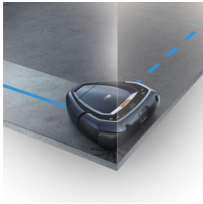

Product Benefits & Features

No preparation needed

Unique 3D Vision System™ spots objects and simply cleans around them without getting stuck.