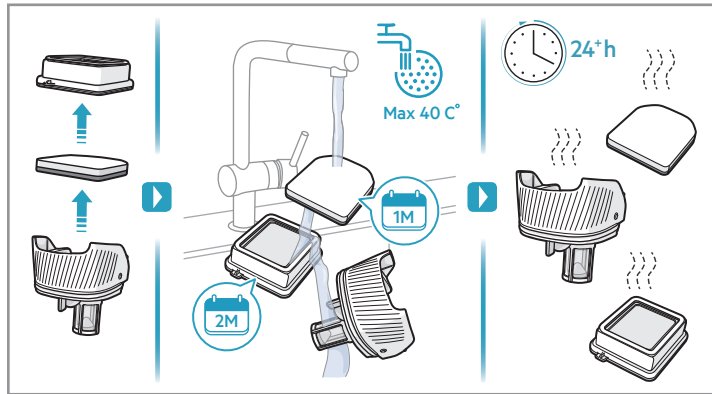

www.aeg.com
 ? support.emea.aeg.com

** QX6 : ADS-13G-22 25013GPG
 ** QX7/QX7-P : KSC-18W-350050HE
 ** QX6 UK : ADS-13G-22 25013GPB
 ** QX7/QX7-P UK : KSC-18W-350050HK

⚠ Please handle battery pack installation with care. The new battery pack must come from AEG or an authorized service center.