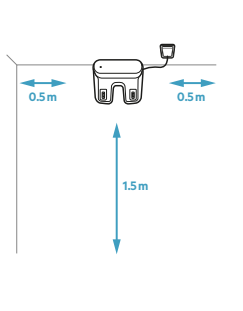

what are in box

GET IT ON
Google Play

Download on the
App Store

2.4 GHz
Bluetooth

5sec

1M

Max 40°C

24h+