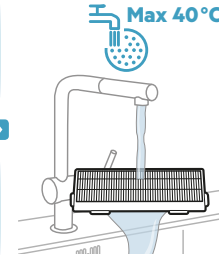

1M

Max 40°C

24h+