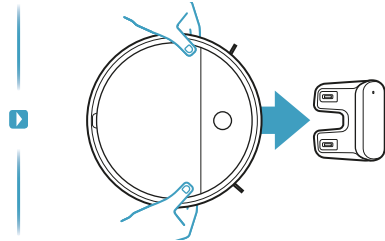

what are in box

GET IT ON
Google Play

Download on the
App Store

2.4 GHz
Bluetooth

5sec

1M

Max 40°C

24h+