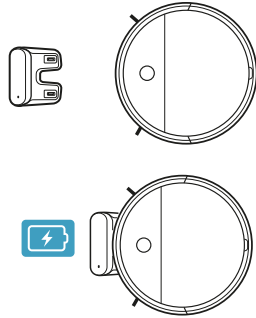

what are in box

GET IT ON
Google Play

Download on the
App Store

2.4 GHz
Bluetooth

5sec

1M

Max 40°C

24h+