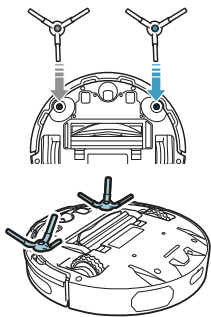

what are in box

GET IT ON
Google Play

Download on the
App Store

2.4 GHz
Bluetooth

5sec

1M

Max 40°C

24h+