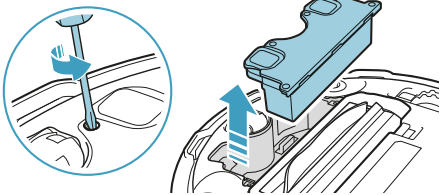

shop.aeg.de

2x

**Filter Kit 1 (Dry)**  
Ref : AFR3  
PNC : 900923515

2x

**Side Brushes**  
Ref : ARSB4  
PNC : 900923517

1x

**Main Brush**  
Ref : ARMB2  
PNC : 900923518

The software in the robot is partly based on free and open source software. To access the source code of these components and to see the full copyright information and applicable license terms, please visit: