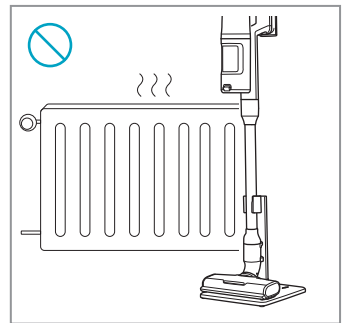

Carpet

Hard Floor

www.shop.aeg.com

ESKW6
900 923 742
Yearly
Performance Kit

AKIT23
900 923 392
Home
and Car Kit

AKIT22
900 923 360
Duster Kit

ZE186
900 923 768
Extra Battery
2.5Ah/54Wh

ZE182
900 923 764
PetPro