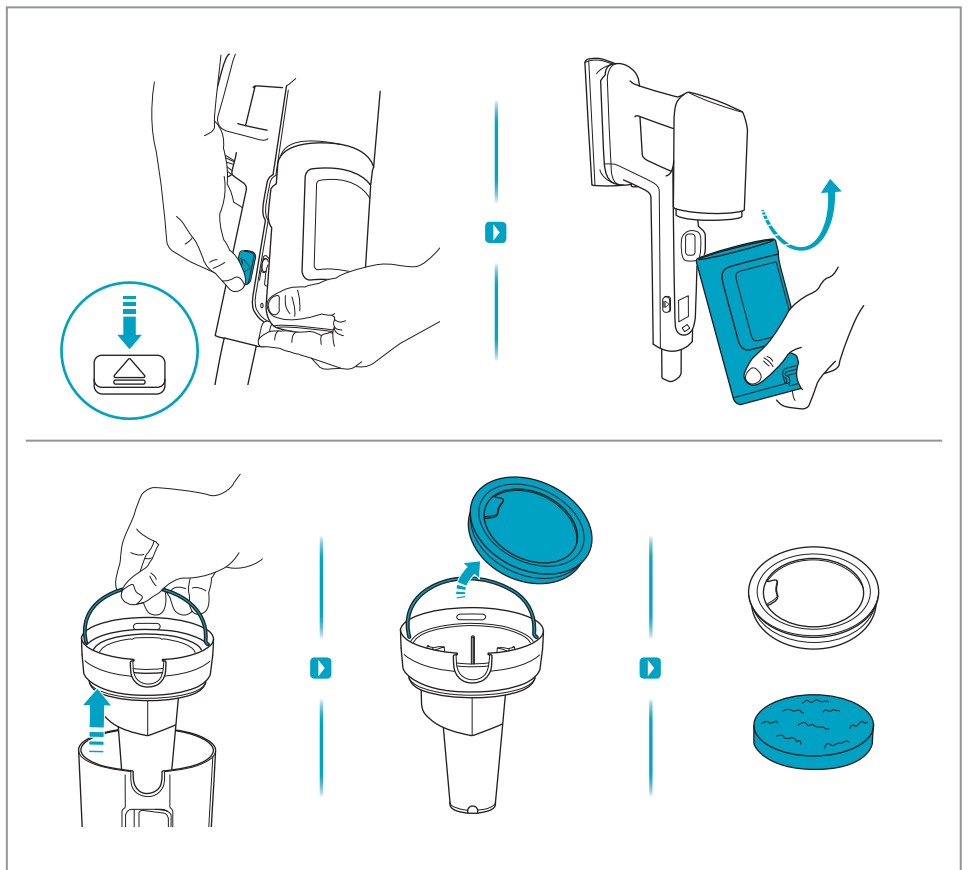

Carpet

Hard Floor

www.shop.aeg.com

ESKW6
900 923 742
Yearly
Performance Kit

AKIT23
900 923 392
Home
and Car Kit

AKIT22
900 923 360
Duster Kit

ZE186
900 923 768
Extra Battery
2.5Ah/54Wh

ZE182
900 923 764
PetPro