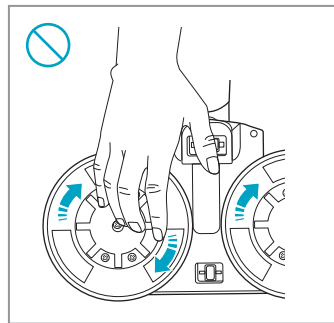

Carpet

Hard Floor

www.shop.aeg.com

ESKW6
900 923 742
Yearly
Performance Kit

AKIT23
900 923 392
Home
and Car Kit

AKIT22
900 923 360
Duster Kit

ZE186
900 923 768
Extra Battery
2.5Ah/54Wh

ZE182
900 923 764
PetPro