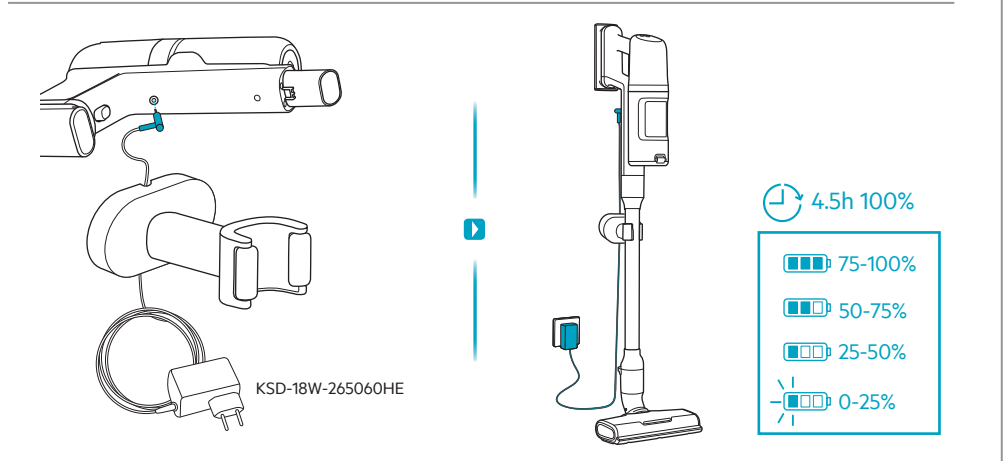

Carpet

Hard Floor

www.shop.aeg.com

ESKW6
900 923 742
Yearly
Performance Kit

AKIT23
900 923 392
Home
and Car Kit

AKIT22
900 923 360
Duster Kit

ZE186
900 923 768
Extra Battery
2.5Ah/54Wh

ZE182
900 923 764
PetPro