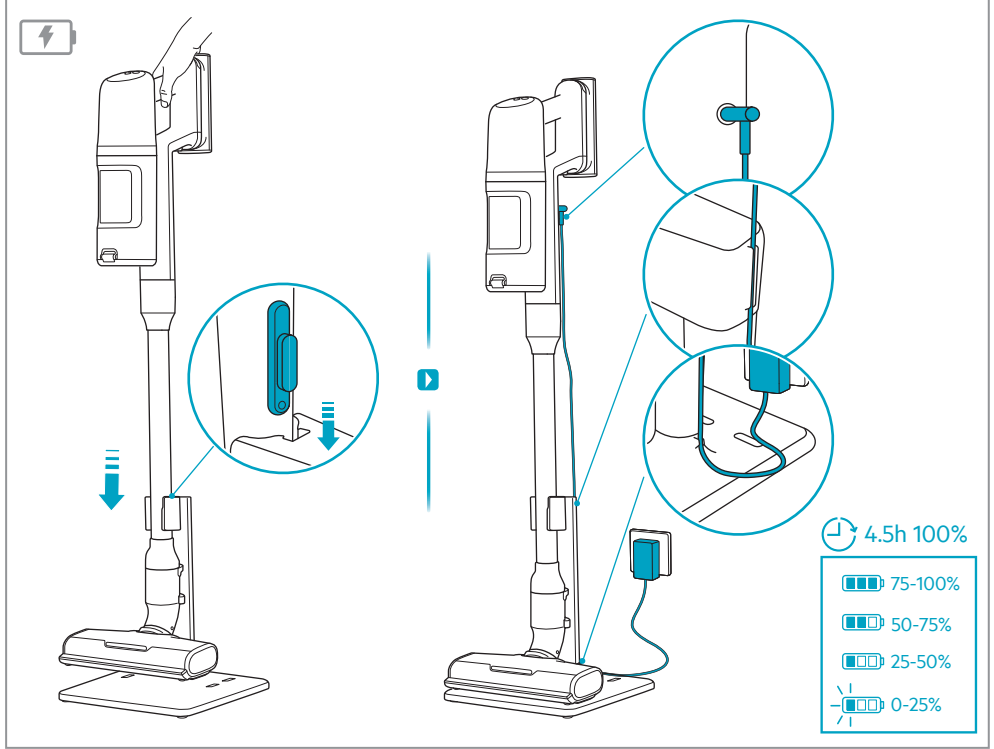

Carpet

Hard Floor

www.shop.aeg.com

ESKW6
900 923 742
Yearly
Performance Kit

AKIT23
900 923 392
Home
and Car Kit

AKIT22
900 923 360
Duster Kit

ZE186
900 923 768
Extra Battery
2.5Ah/54Wh

ZE182
900 923 764
PetPro