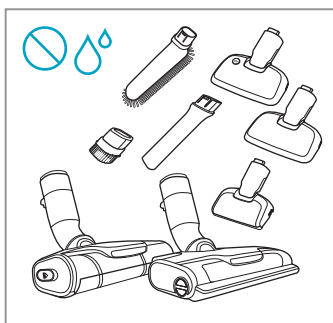

Carpet

Hard Floor

www.shop.aeg.com

ESKW6
900 923 742
Yearly
Performance Kit

AKIT23
900 923 392
Home
and Car Kit

AKIT22
900 923 360
Duster Kit

ZE186
900 923 768
Extra Battery
2.5Ah/54Wh

ZE182
900 923 764
PetPro