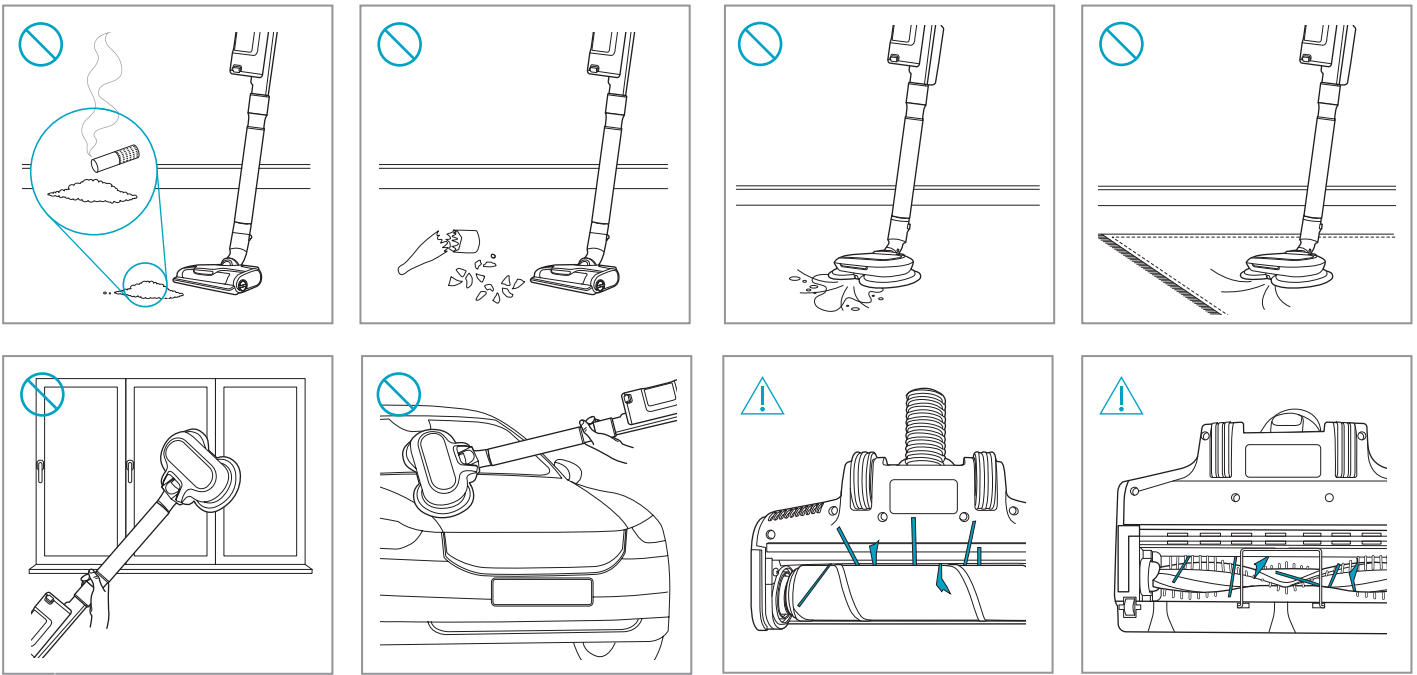

Carpet

Hard Floor

www.shop.aeg.com

ESKW6
900 923 742
Yearly
Performance Kit

AKIT23
900 923 392
Home
and Car Kit

AKIT22
900 923 360
Duster Kit

ZE186
900 923 768
Extra Battery
2.5Ah/54Wh

ZE182
900 923 764
PetPro