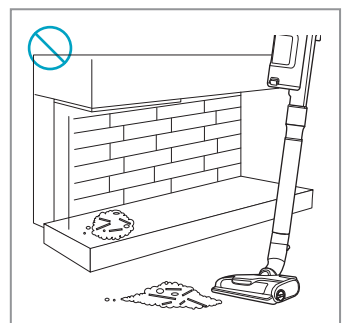

Carpet

Hard Floor

www.shop.aeg.com

ESKW6
900 923 742
Yearly
Performance Kit

AKIT23
900 923 392
Home
and Car Kit

AKIT22
900 923 360
Duster Kit

ZE186
900 923 768
Extra Battery
2.5Ah/54Wh

ZE182
900 923 764
PetPro