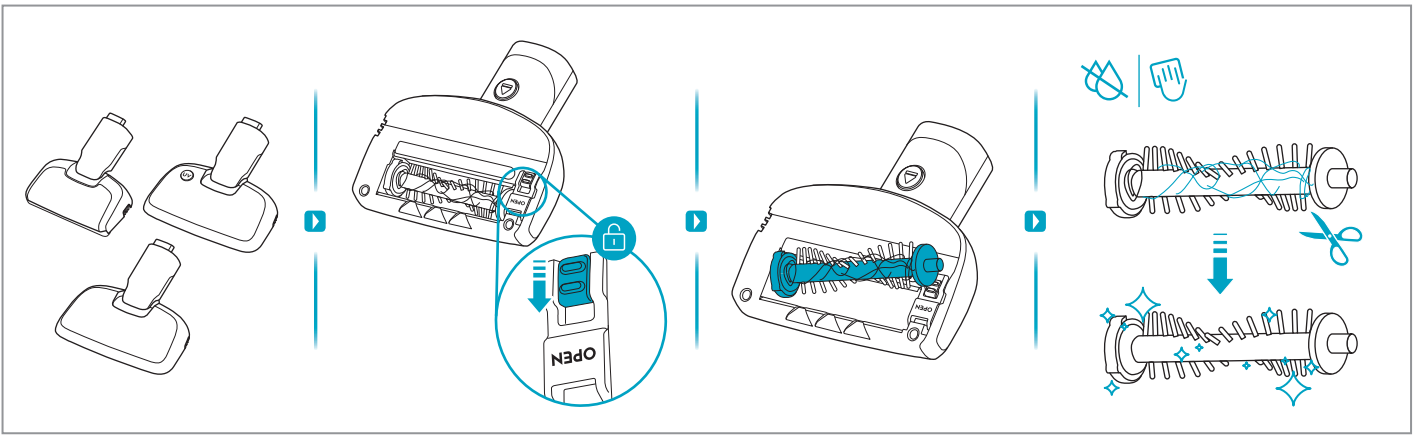

Carpet

Hard Floor

www.shop.aeg.com

ESKW6
900 923 742
Yearly
Performance Kit

AKIT23
900 923 392
Home
and Car Kit

AKIT22
900 923 360
Duster Kit

ZE186
900 923 768
Extra Battery
2.5Ah/54Wh

ZE182
900 923 764
PetPro