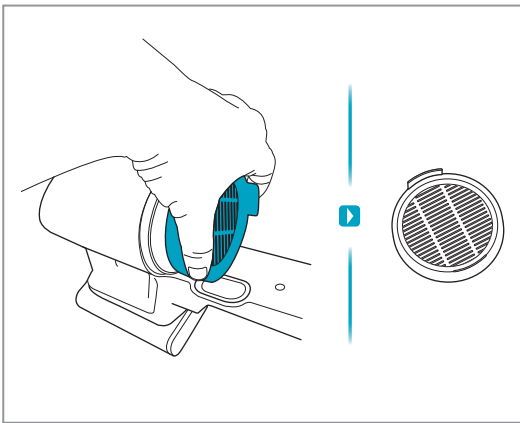

Carpet

Hard Floor

www.shop.aeg.com

ESKW6
900 923 742
Yearly
Performance Kit

AKIT23
900 923 392
Home
and Car Kit

AKIT22
900 923 360
Duster Kit

ZE186
900 923 768
Extra Battery
2.5Ah/54Wh

ZE182
900 923 764
PetPro