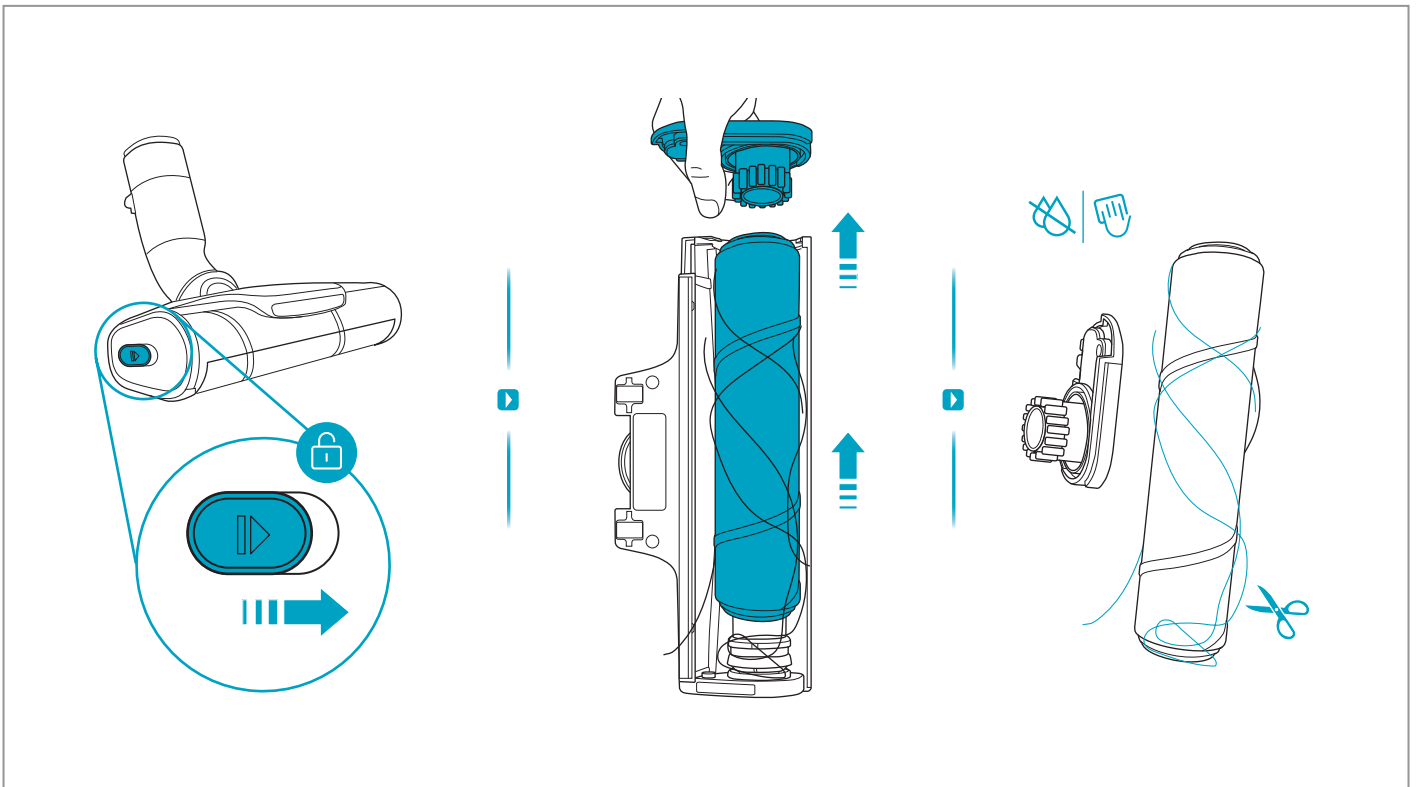

Carpet

Hard Floor

www.shop.aeg.com

ESKW6
900 923 742
Yearly
Performance Kit

AKIT23
900 923 392
Home
and Car Kit

AKIT22
900 923 360
Duster Kit

ZE186
900 923 768
Extra Battery
2.5Ah/54Wh

ZE182
900 923 764
PetPro