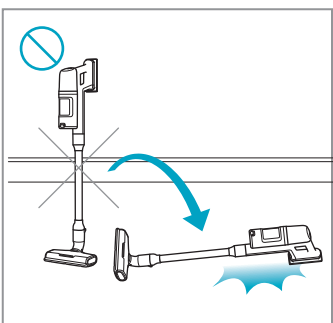

Carpet

Hard Floor

www.shop.aeg.com

ESKW6
900 923 742
Yearly
Performance Kit

AKIT23
900 923 392
Home
and Car Kit

AKIT22
900 923 360
Duster Kit

ZE186
900 923 768
Extra Battery
2.5Ah/54Wh

ZE182
900 923 764
PetPro