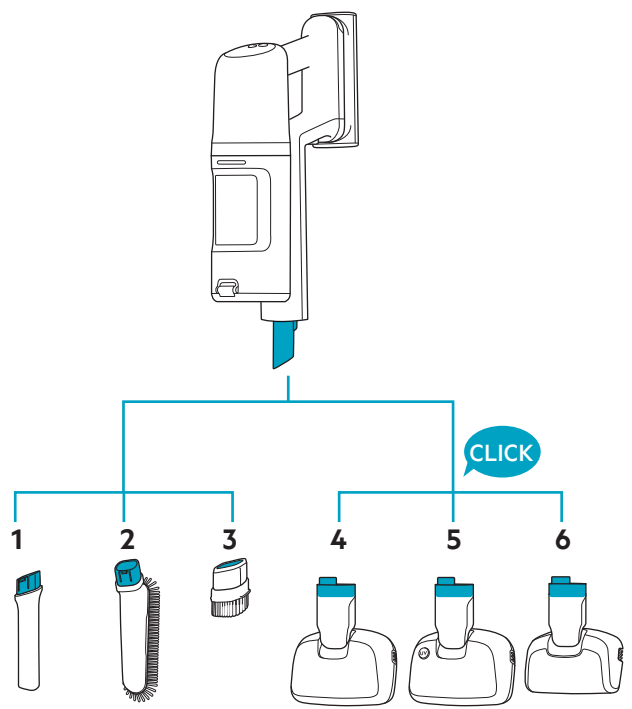

Carpet

Hard Floor

www.shop.aeg.com

ESKW6
900 923 742
Yearly
Performance Kit

AKIT23
900 923 392
Home
and Car Kit

AKIT22
900 923 360
Duster Kit

ZE186
900 923 768
Extra Battery
2.5Ah/54Wh

ZE182
900 923 764
PetPro