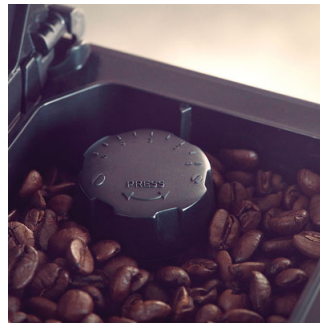

Customize your coffees

This Super-Automatic machine offers an abundance of indulgent options to customize your beverage to your taste. You can easily personalize and memorize length and strength for each drink. Feel free to explore, experiment and dream up any drink!