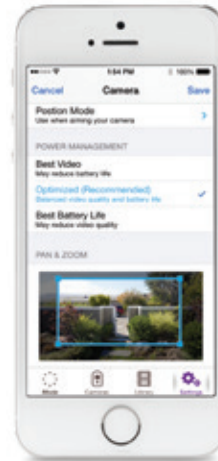

**Weatherproof**  
Put Arlo anywhere—indoors or out

**HD Quality**  
Enjoy amazingly sharp 720p live video

**FREE Cloud Storage**  
Store & review recent activity with cloud storage

# Smart Home Security Camera

Downloaded from [www.vandenborre.be](http://www.vandenborre.be)

Watch anywhere  
With FREE iOS & Android apps

# Smart Home Security Camera

Downloaded from [www.vandenborre.be](http://www.vandenborre.be)