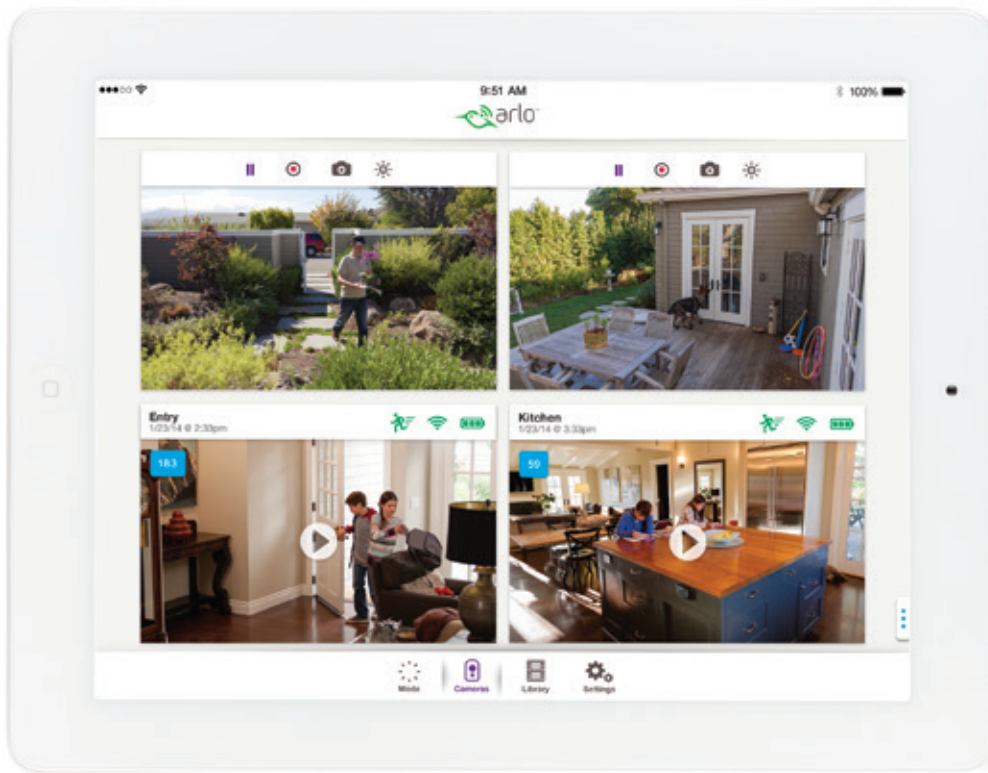

**Weatherproof**  
Put Arlo anywhere—indoors or out

**HD Quality**  
Enjoy amazingly sharp 720p live video

**FREE Cloud Storage**  
Store & review recent activity with cloud storage

# Smart Home Security Camera

Downloaded from [www.vandenborre.be](http://www.vandenborre.be)

Watch anywhere  
With FREE iOS & Android apps

# Smart Home Security Camera

Downloaded from [www.vandenborre.be](http://www.vandenborre.be)