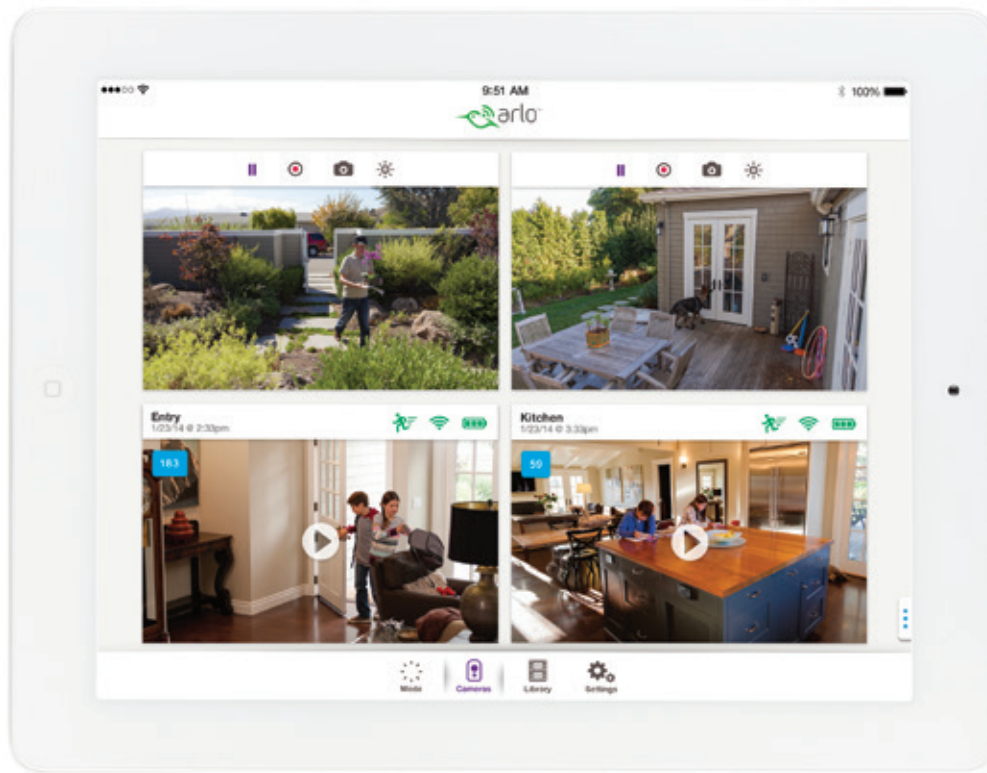

**Weatherproof**  
Put Arlo anywhere—indoors or out

**HD Quality**  
Enjoy amazingly sharp 720p live video

**FREE Cloud Storage**  
Store & review recent activity with cloud storage

# Smart Home Security Camera

Downloaded from [www.vandenborre.be](http://www.vandenborre.be)

Watch anywhere  
With FREE iOS & Android apps

# Smart Home Security Camera

Downloaded from [www.vandenborre.be](http://www.vandenborre.be)