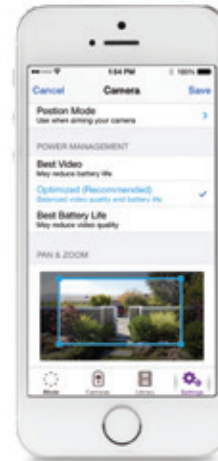

**Weatherproof**  
Put Arlo anywhere—indoors or out

**HD Quality**  
Enjoy amazingly sharp 720p live video

**FREE Cloud Storage**  
Store & review recent activity with cloud storage

# Smart Home Security Camera

Downloaded from [www.vandenborre.be](http://www.vandenborre.be)

Watch anywhere  
With FREE iOS & Android apps

# Smart Home Security Camera

Downloaded from [www.vandenborre.be](http://www.vandenborre.be)