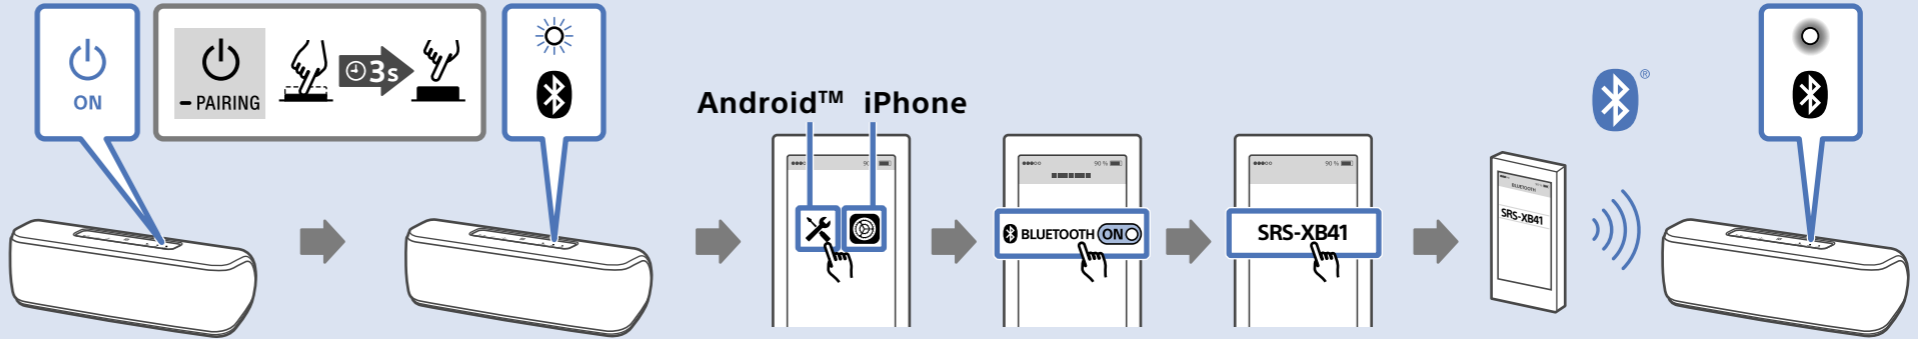

SONY

SRS-XB41

4-734-040-13(1)

©2018 Sony Corporation Printed in China

1

2

3