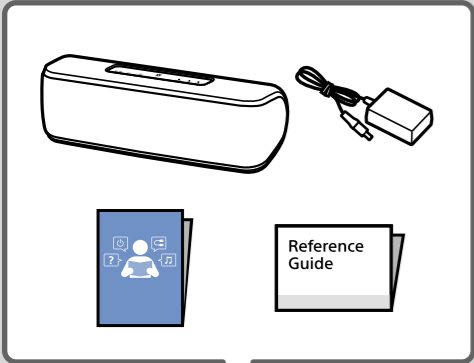

SONY

SRS-XB41

4-734-040-13(1)

©2018 Sony Corporation Printed in China

1

2

3