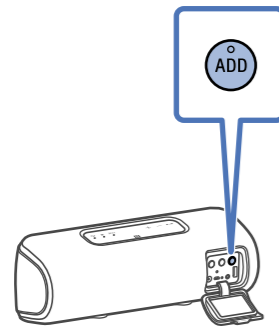

Downloaded from www.vandenborre.be

Wireless Party Chain

Android / iPhone

<http://www.sony.net/smcapp/>

Speaker Add

Wireless Party Chain
Speaker Add
Party Booster

http://rd1.sony.net/help/speaker/srs-xb41/h_zz/