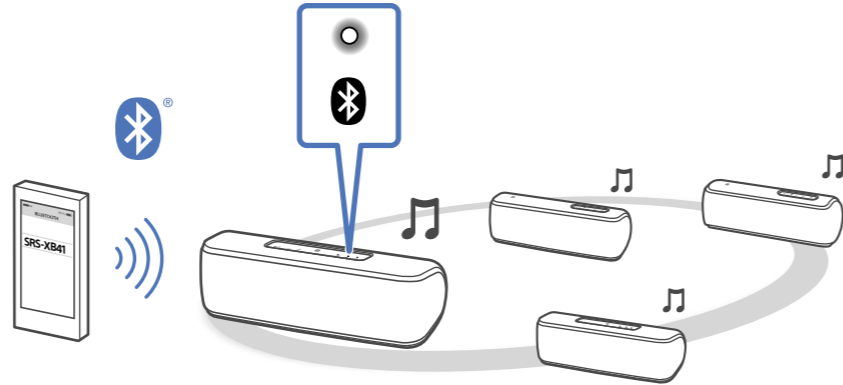

SONY

SRS-XB41

4-734-040-13(1)

©2018 Sony Corporation Printed in China

1

2

3

LIGHT

Downloaded from www.vandenborre.be

Wireless Party Chain

Android / iPhone

<http://www.sony.net/smcapp/>

Speaker Add

Wireless Party Chain
Speaker Add
Party Booster

http://rd1.sony.net/help/speaker/srs-xb41/h_zz/