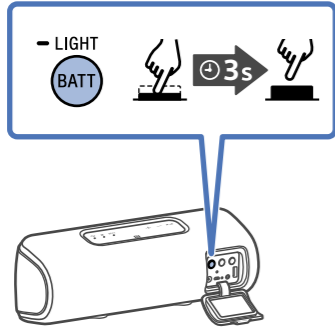

SONY

SRS-XB41

4-734-040-13(1)

©2018 Sony Corporation Printed in China

1

2

3

LIGHT

Downloaded from www.vandenborre.be

Wireless Party Chain

Android / iPhone

<http://www.sony.net/smcapp/>

Speaker Add

Wireless Party Chain
Speaker Add
Party Booster

http://rd1.sony.net/help/speaker/srs-xb41/h_zz/