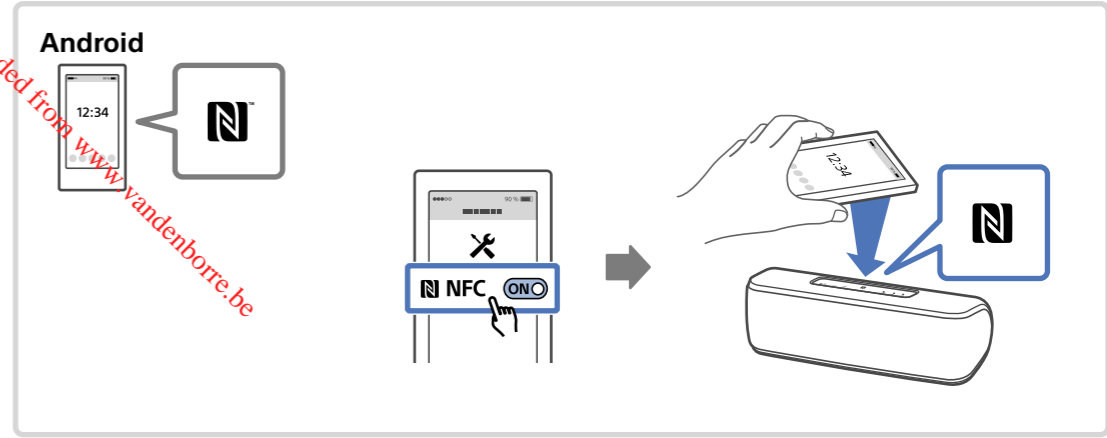

SONY

SRS-XB41

4-734-040-13(1)

©2018 Sony Corporation Printed in China

1

2

3

LIGHT

Downloaded from www.vandenborre.be

Wireless Party Chain

Android / iPhone

<http://www.sony.net/smcapp/>

Speaker Add

Wireless Party Chain
Speaker Add
Party Booster

http://rd1.sony.net/help/speaker/srs-xb41/h_zz/