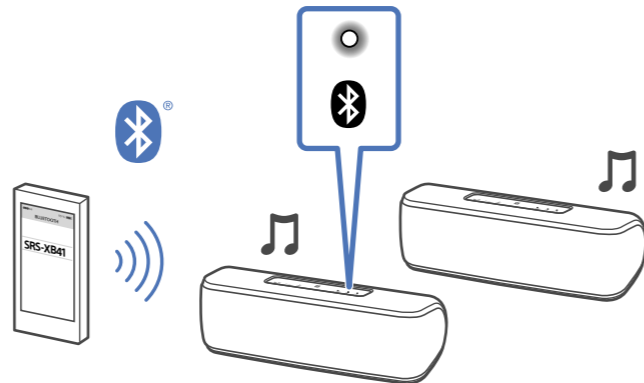

Downloaded from www.vandenborre.be

Wireless Party Chain

Android / iPhone

<http://www.sony.net/smcapp/>

Speaker Add

Wireless Party Chain
Speaker Add
Party Booster

http://rd1.sony.net/help/speaker/srs-xb41/h_zz/