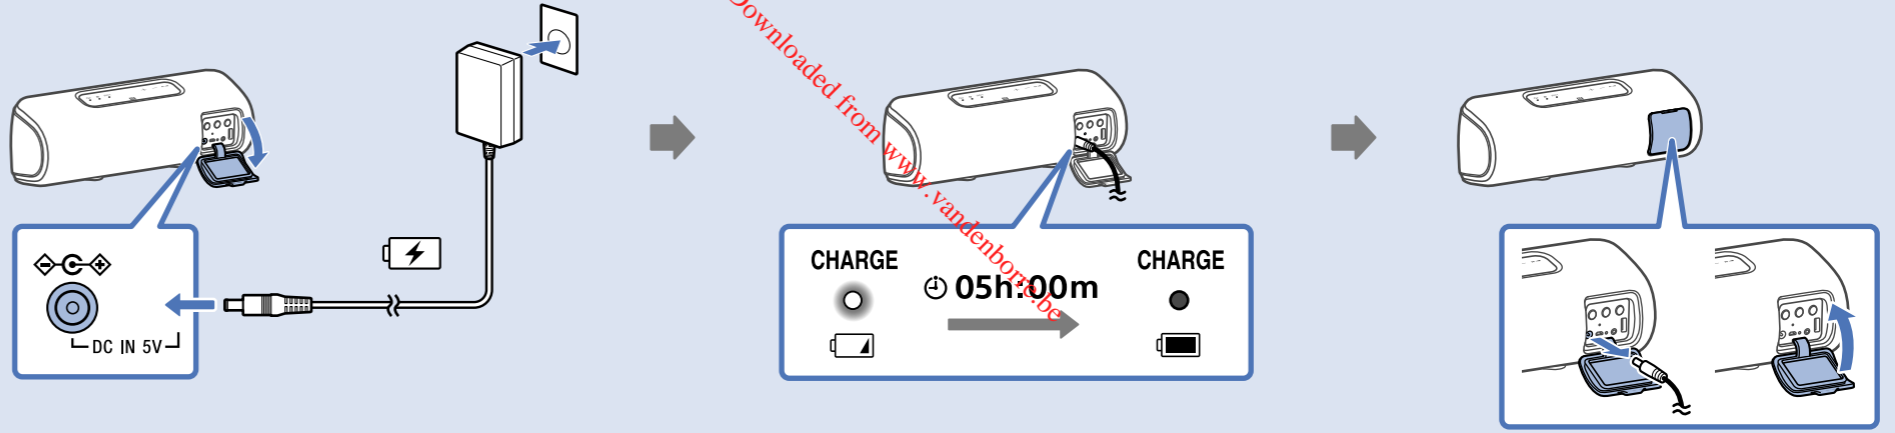

SONY

SRS-XB41

4-734-040-13(1)

©2018 Sony Corporation Printed in China

1

2

3