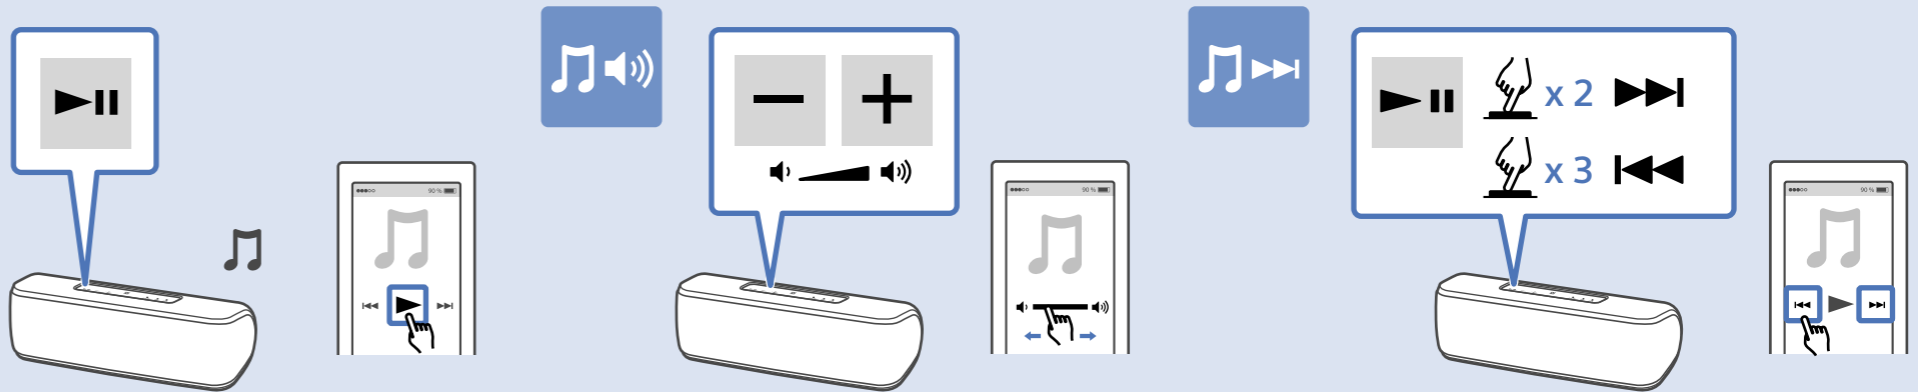

SONY

SRS-XB41

4-734-040-13(1)

©2018 Sony Corporation Printed in China

1

2

3